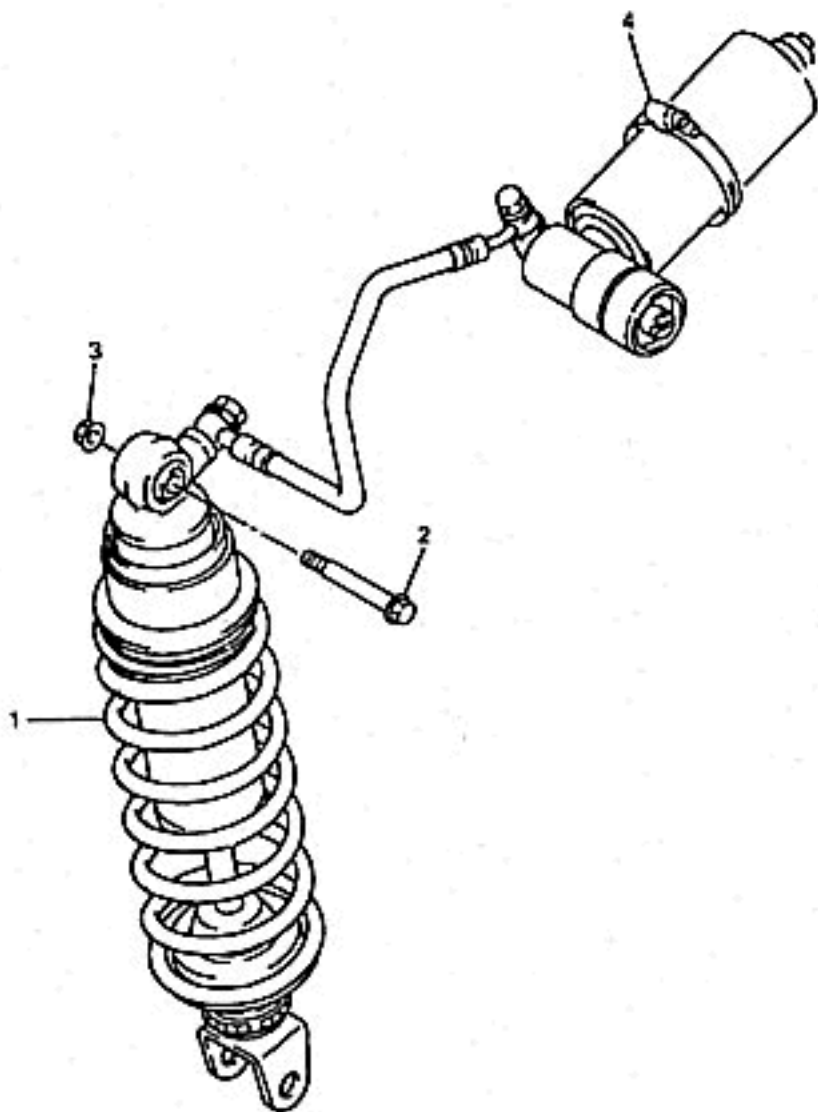

REAR SUSPENSION

Ref. No.	Part Number	Description	RJ	RJC	Remarks
1	4SV-22210-10-00	SHOCK ABSORBER ASSY, REAR.....	1	1	
2	90105-10323-00	BOLT, WASHER BASE/.....	1	1	
3	95617-10200-00	NUT, SELF-LOCKING.....	1	1	
4	90460-50079-00	CLAMP, HOSE.....	1	1	

4SV300-6240