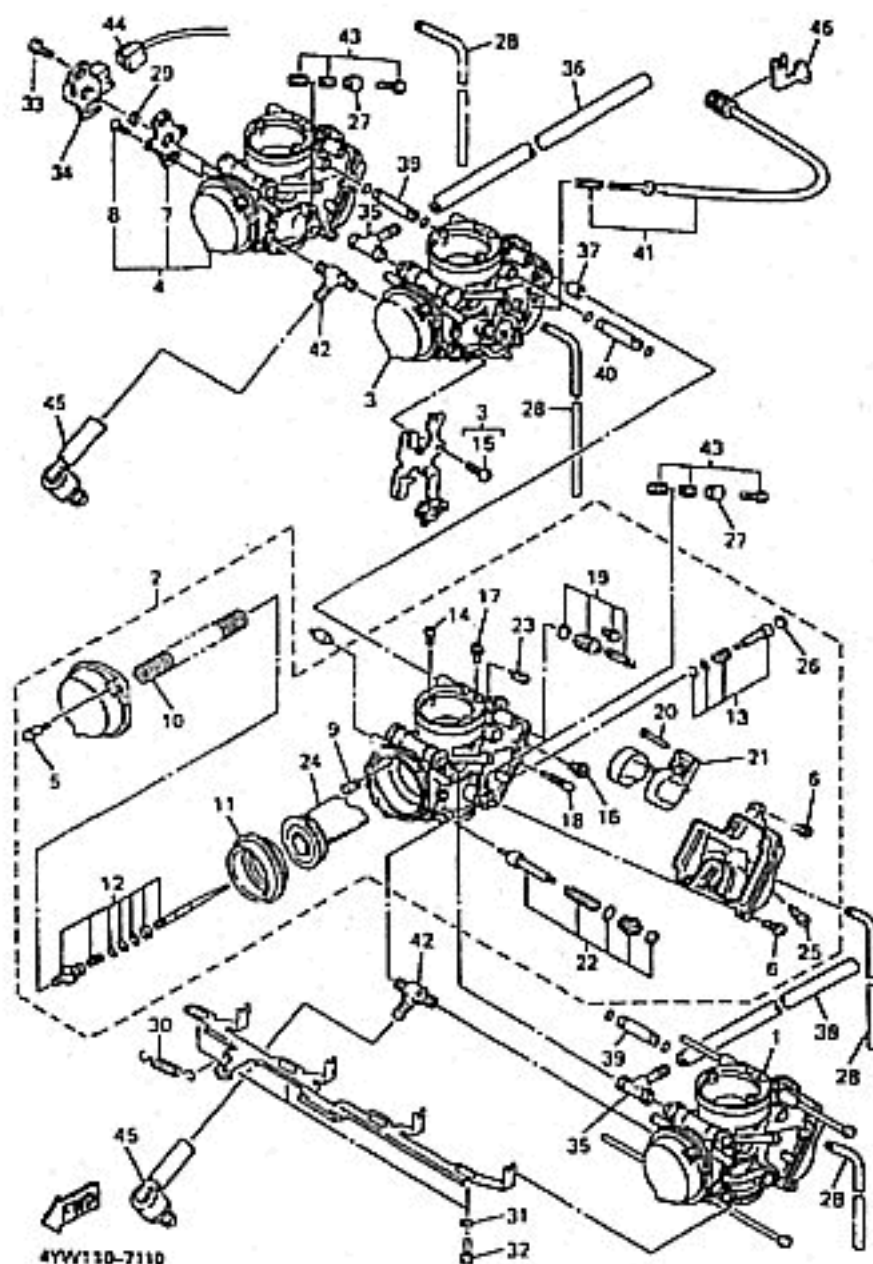

CARBURETOR

Ref. No.	Part Number	Description	RJ	RJC	Remarks
20	G2014-18500-00	. PIN, FLOAT.....	1	1	
21	4SV-14985-00-00	. FLOAT.....	1	1	
22	4SV-1410A-00-00	. STARTER SET.....	1	1	
23	1KT-14994-00-00	. NET, FILTER.....	1	1	
24	4SV-14112-00-00	. VALVE, THROTTLE 1.....	1	1	
25	4KP-14191-00-00	. PLUG, DRAIN.....	1	1	
26	3F9-14118-00-00	. CAP.....	1	1	
27	4SV-14261-00-00	HOLDER.....	2	2	
28	3LK-14987-00-00	HOSE.....	4	4	
29	4KG-14285-00-00	WASHER.....	1	1	
30	4SV-14935-00-00	SPRING.....	1	1	
31	4NK-14327-00-00	PACKING.....	3	3	
32	4SV-24453-00-00	SCREW.....	3	3	
33	4KM-24453-00-00	SCREW.....	2	2	
34	4SV-85885-00-00	THROTTLE SENSOR ASSY.....	1	1	
35	4SV-14987-00-00	HOSE.....	2	2	
36	4SV-14987-20-00	HOSE.....	1	1	
37	4SV-14996-30-00	PIPE.....	1	1	
38	4SV-14987-30-00	HOSE.....	1		NON-CA
	4YW-14987-00-00	HOSE.....	1		CA ONLY
39	4SV-14996-40-00	PIPE.....	2	2	
40	4SV-14996-50-00	PIPE.....	1	1	
41	4SV-14103-00-00	THROTTLE SCREW SET.....	1	1	
42	4SV-14987-10-00	HOSE.....	2	2	
43	3EN-1490K-00-00	STOP SCREW SET.....	3	3