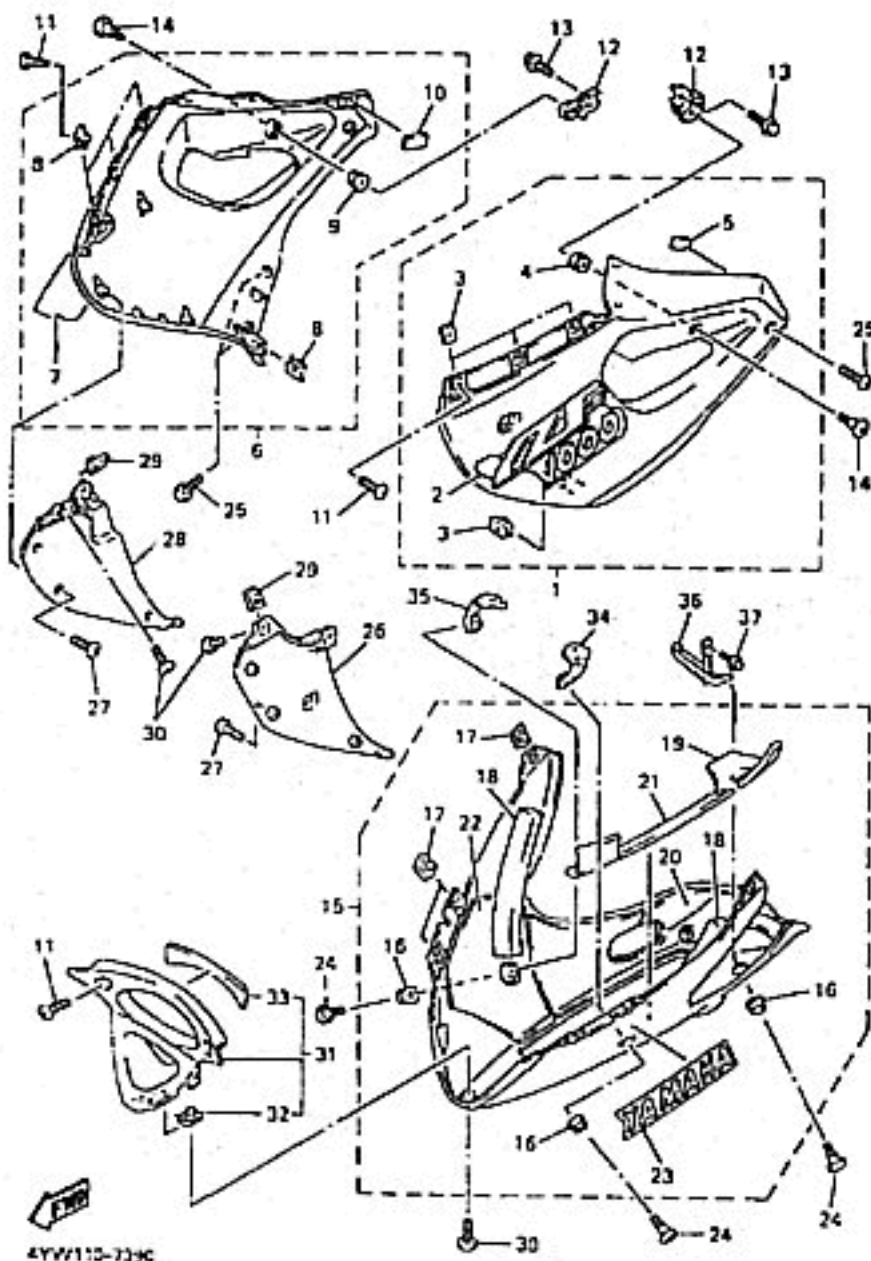

4YV7115-729C

COWLING 2

Ref. No.	Part Number	Description	RJ	RJC	Remarks
1	4SV-Y283U-20-P0	PANEL ASSEMBLY 1	1	1	UR VRC1
	4SV-Y283U-30-4B	PANEL ASSEMBLY 1	1	1	UR BL2
2	4WN-28391-00-00	. GRAPHIC 1	1	1	UR FOR VRC1
	4WN-28391-10-00	. GRAPHIC 1	1	1	UR FOR BL2
3	90183-05024-00	. NUT, SPRING.	4	4	
4	90480-13398-00	. GROMMET	1	1	
5	4SV-28372-00-00	. DAMPER	1	1	
6	4SV-Y283V-20-P0	PANEL ASSEMBLY 2	1	1	UR VRC1
	4SV-Y283V-30-4B	PANEL ASSEMBLY 2	1	1	UR BL2
7	4WN-28392-00-C0	. GRAPHIC 2	1	1	UR FOR VRC1
	4WN-28392-10-00	. GRAPHIC 2	1	1	UR FOR BL2
8	90183-05024-00	. NUT, SPRING	4	4	
9	90480-13398-00	. GROMMET	1	1	
10	4SV-28372-00-00	. DAMPER	1	1	
11	90150-05039-00	SCREW, ROUND HEAD	8	8	
12	4SV-2836A-00-00	BRACKET 1	2	2	
13	95817-06012-00	BOLT, FLANGE (95807-06012-00)	2	2	
14	90150-06036-00	SCREW, ROUND HEAD	2	2	
15	4SV-Y2808-10-P0	COVER ASSY, UNDER	1	1	BWC1 FOR VRC1
	4SV-Y2808-10-6M	COVER ASSY, UNDER	1	1	SS FOR BL2
16	90480-13398-00	. GROMMET	4	4