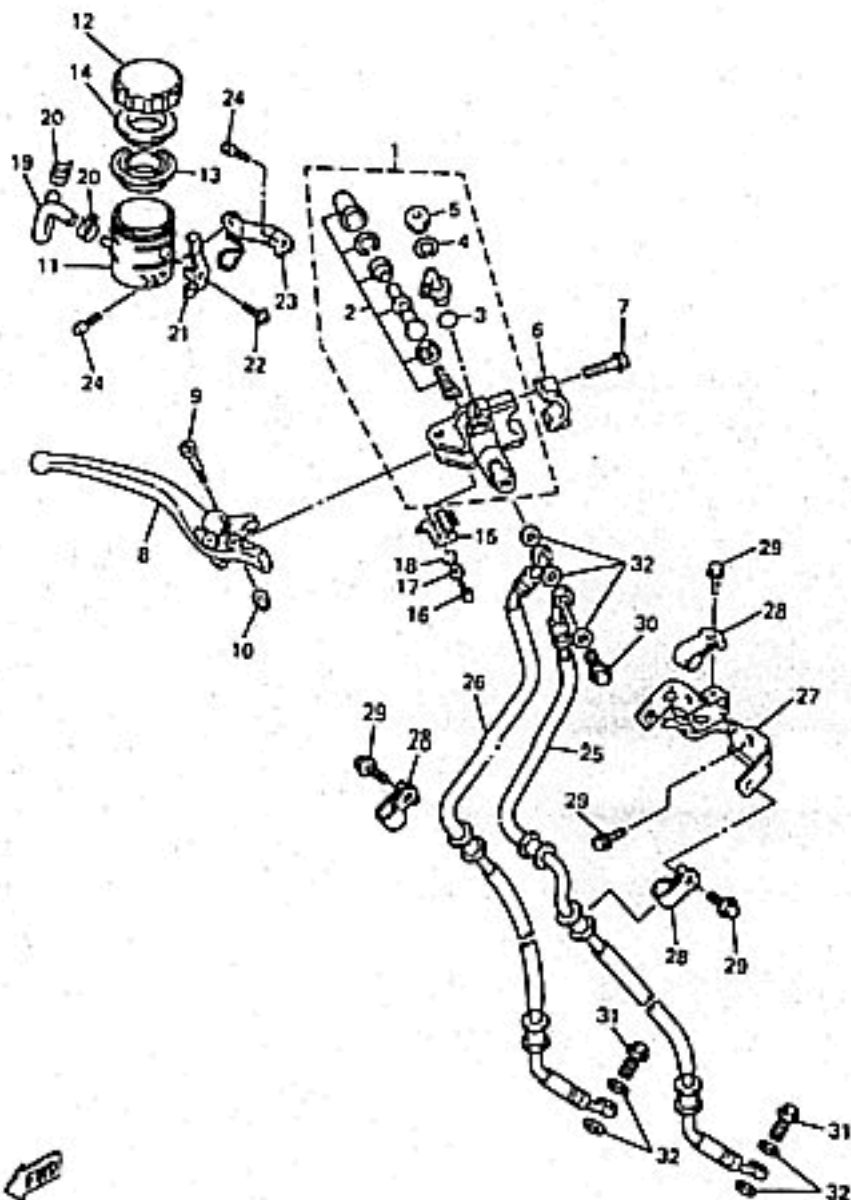

45V300-6340

FRONT MASTER CYLINDER

Ref. No.	Part Number	Description	RJ	RJC	Remarks
20	3PA-24356-00-00	CLIP, PIPE 1	2	2	
21	3FV-2589G-00-00	HOLDER	1	1	
22	3GM-2589H-00-00	SCREW	1	1	
23	4FM-26292-00-00	STAY	1	1	
24	90110-06210-00	BOLT (91317-06012-00)	2	2	
25	4SV-25872-00-00	HOSE, BRAKE 1	1	1	
26	4SV-25873-00-00	HOSE, BRAKE 2	1	1	
27	4SV-23377-00-00	BRACKET, HORN	1	1	
28	90461-10132-00	CLAMP	3	3	
29	95817-06012-00	BOLT, FLANGE (95807-06012-00)	5	5	
30	90401-10160-00	BOLT, UNION	1	1	
31	90401-10159-00	BOLT, UNION	2	2	
32	90201-10118-00	WASHER, PLATE	7	7