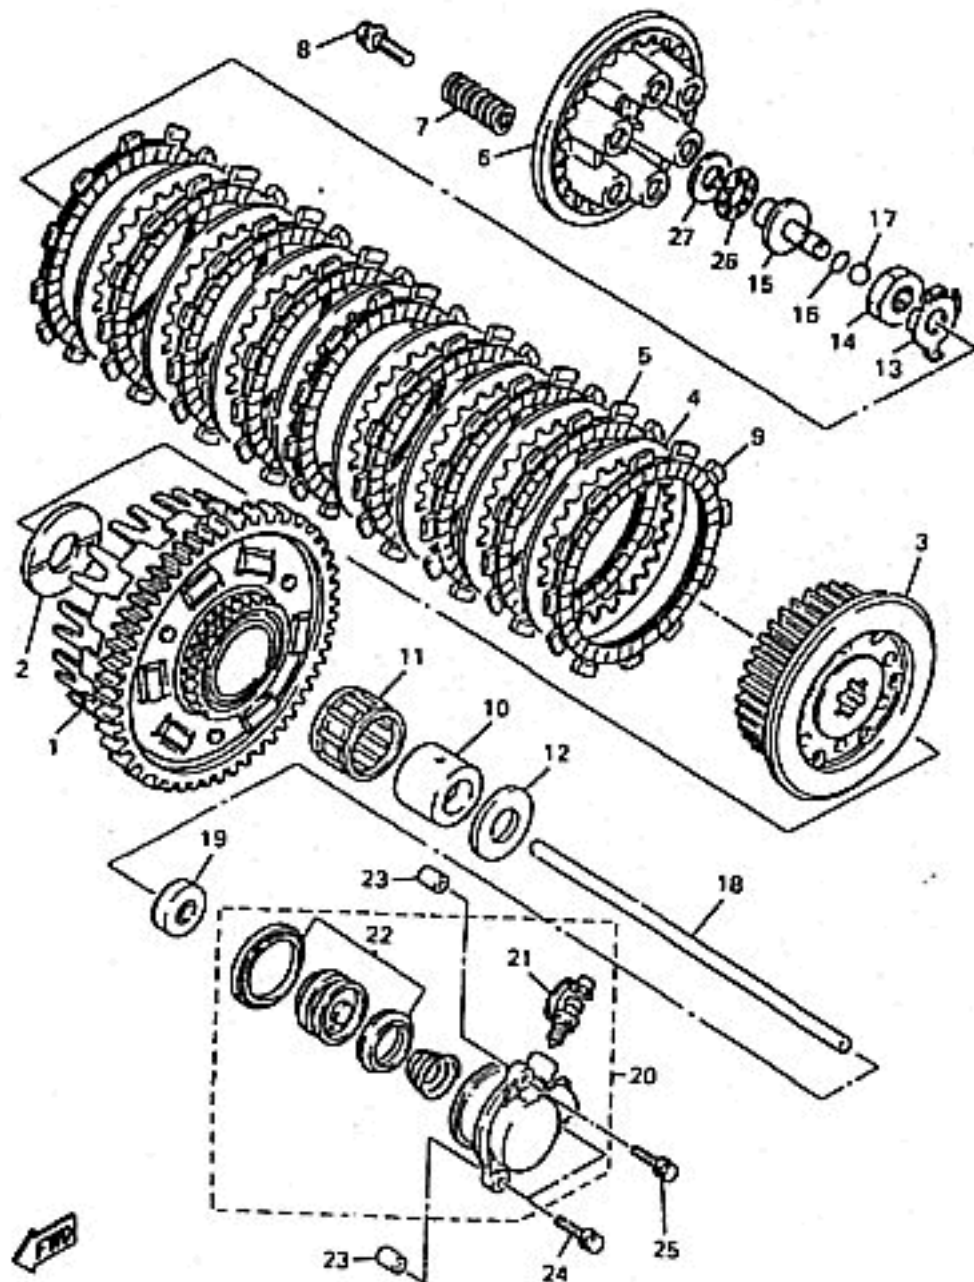

CLUTCH

Ref. No.	Part Number	Description	RJ	RJC	Remarks
23	99530-08012-00	PIN, DOWEL.....	2	2	
24	95027-06030-00	BOLT, FLANGE.....	2	2	
25	95027-06090-00	BOLT, FLANGE.....	1	1	
26	93340-21505-00	BEARING.....	1	1	
27	902-01150-H2-00	WASHER, PLATE (902-01150-UG-00).....	1	1	

45V300-6130