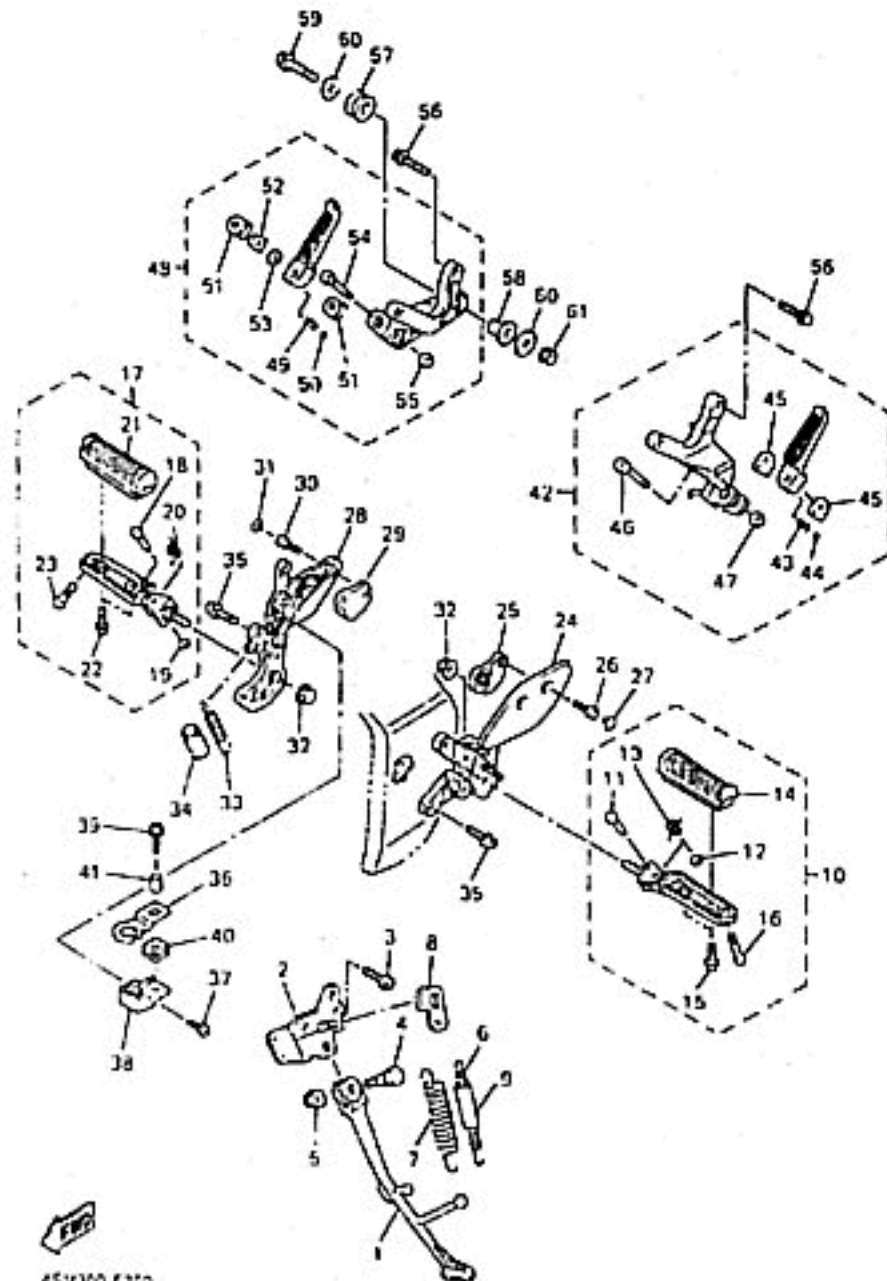

3LE332-4360

STAND - FOOTREST

Ref. No.	Part Number	Description	RJ	RJC	Remarks
1	4FM-27311-00-00	STAND, SIDE	1	1	
2	4FM-27321-00-00	BRACKET, SIDE STAND	1	1	
3	50110-08155-00	BOLT, HEXAGON SOCKET HEAD	2	2	
4	901-09104-E6-00	BOLT	1	1	
5	90185-10037-00	NUT, SELF-LOCKING	1	1	
6	90506-18224-00	SPRING, TENSION	1	1	
7	90506-26225-00	SPRING, TENSION	1	1	
8	4FM-27315-00-00	LINK, SIDE STAND	1	1	
9	1TX-27351-00-00	GUIDE, SIDE STAND	1	1	
10	4SV-27410-00-00	FRONT FOOTREST ASSY (LEFT)	1	1	
11	90243-08029-00	. PIN	1	1	
12	90201-06042-00	. WASHER, PLATE	1	1	
13	90508-20572-00	. SPRING, TORSION	1	1	
14	4BP-27413-00-00	. COVER, FOOTREST	1	1	
15	90157-05079-00	. SCREW, PAN HEAD	2	2	
16	901-09083-E2-00	. BOLT	1	1	
17	4SV-27420-00-00	FRONT FOOTREST ASSY (RIGHT)	1	1	
18	90243-08029-00	. PIN	1	1	
19	90201-06042-00	. WASHER, PLATE	1	1	
20	90508-20572-00	. SPRING, TORSION	1	1	
21	4BP-27413-00-00	. COVER, FOOTREST	1	1	
22	90157-05079-00	. SCREW, PAN HEAD	2	2	
23	901-09083-E2-00	. BOLT	1	1	
24	4SV-27442-00-00	BRACKET 2	1	1	
25	4SV-2622H-00-00	WEIGHT	1	1	