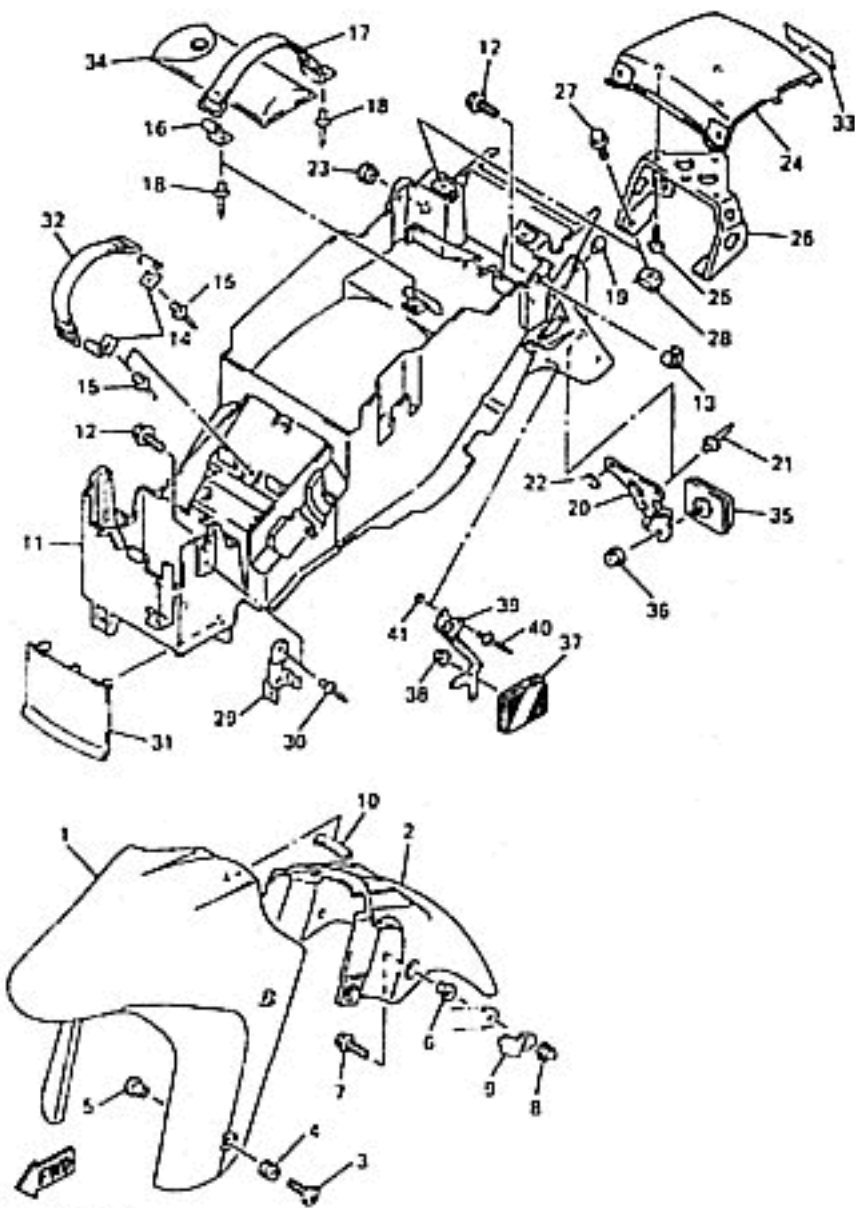

4YV110-7310

FENDER

Ref. No.	Part Number	Description	RJ	RJC	Remarks
1	4SV-21511-00-4B	FENDER, FRONT	1	1	BL2 FOR VRC1
	4SV-21511-00-6M	FENDER, FRONT	1	1	SS FOR BL2
2	4SV-21556-00-00	FENDER, FRONT 2	1	1	
3	90154-06061-00	SCREW, BINDING.....	4	4	
4	90480-12072-00	GROMMET.....	4	4	
5	903-87065-J6-00	COLLAR.....	4	4	
6	90387-07717-00	COLLAR.....	4	4	
7	90119-06097-00	BOLT, WITH WASHER.....	4	4	
8	90176-06065-00	NUT, CROWN	2	2	
9	4SV-25876-03-00	HOLDER, BRAKE HOSE 2	2	2	
10	1LJ-2414J-00-00	DAMPER, PLATE 2.....	1	1	
11	4SV-21611-00-00	FENDER, REAR.....	1	1	
12	90119-06227-00	BOLT, WITH WASHER.....	4	4	
13	4SV-21635-00-00	NUT, REAR FENDER.....	2	2	
14	36F-28379-00-00	HOOK	2	2	
15	90267-40076-00	RIVET, BLIND	2	2	
16	36F-28379-00-00	HOOK	2	2	
17	4HM-21647-00-00	BAND	1	1	
18	90267-40076-00	RIVET, BLIND.....	2	2	
19	5A8-21639-00-00	DAMPER 2	1	1	
20	4FM-85132-00-00	BRACKET, REFLECTOR 1.....	1	1	
21	90267-40029-00	RIVET, BLIND (90267-40035-00)	2	2	
22	90201-04018-00	WASHER, PLATE	1	1