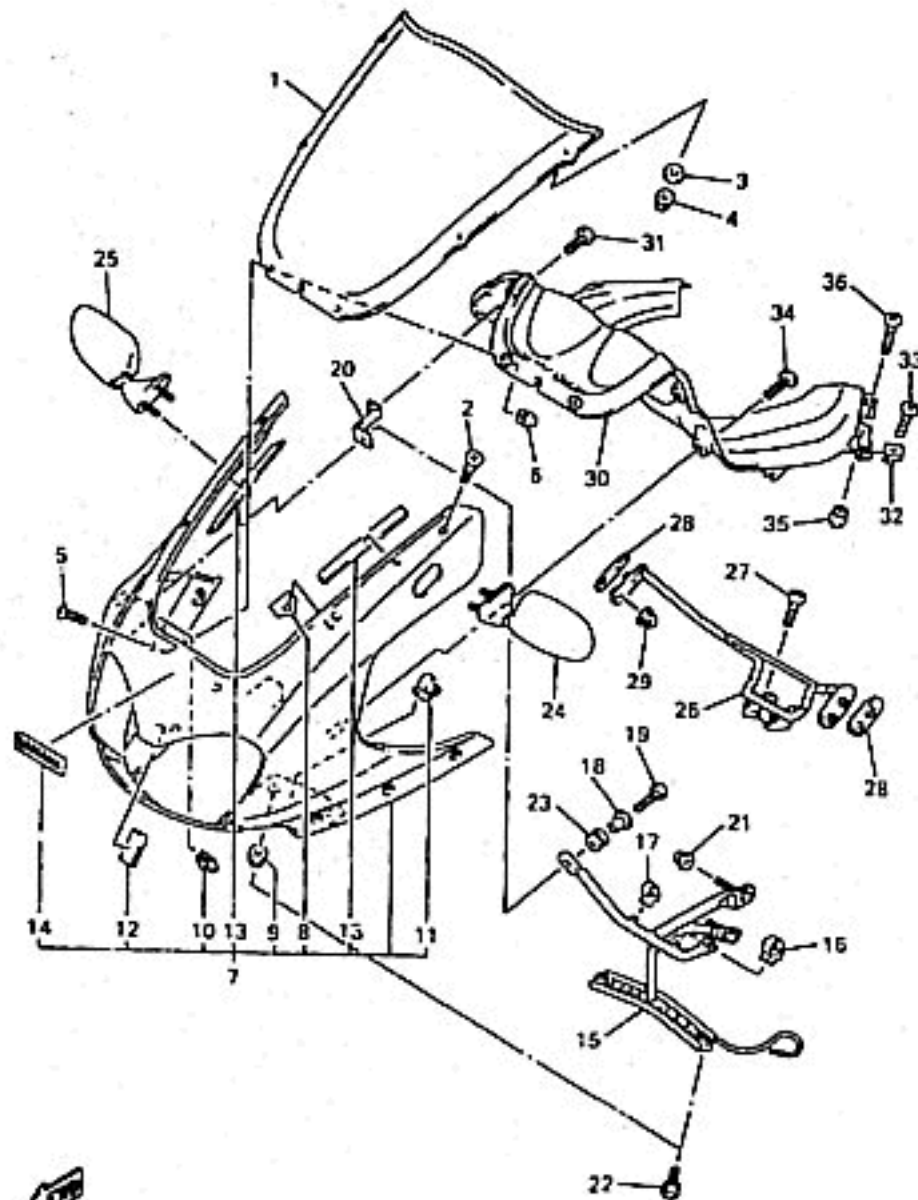

COWLING 1

Ref. No.	Part Number	Description	RL	RJC	Remarks
22	90150-06036-00	SCREW, ROUND HEAD.....	2	2	
23	90480-13398-00	GROMMET.....	2	2	
24	4SV-26280-00-00	REAR VIEW MIRROR ASSY (LEFT).....	1	1	
25	4SV-26290-00-00	REAR VIEW MIRROR ASSY (RIGHT).....	1	1	
26	4SV-2831W-00-00	STAY, MIRROR 1.....	1	1	
27	90110-06210-00	BOLT (91317-06012-00).....	2	2	
28	4SV-26298-00-00	PLATE, MIRROR FITTING 1.....	2	2	
29	90176-06055-00	NUT, CROWN.....	4	4	
30	4SV-2837L-00-00	PANEL, CONSOLE 1.....	1	1	
31	90154-05013-00	SCREW, BINDING.....	2	2	
32	90183-05024-00	NUT, SPRING.....	4	4	
33	90150-05039-00	SCREW, ROUND HEAD.....	4	4	
34	90167-05075-00	SCREW, TAPPING.....	2	2	
35	90179-05523-00	NUT.....	2	2	
36	98907-05016-00	SCREW, BIND.....	2	2	