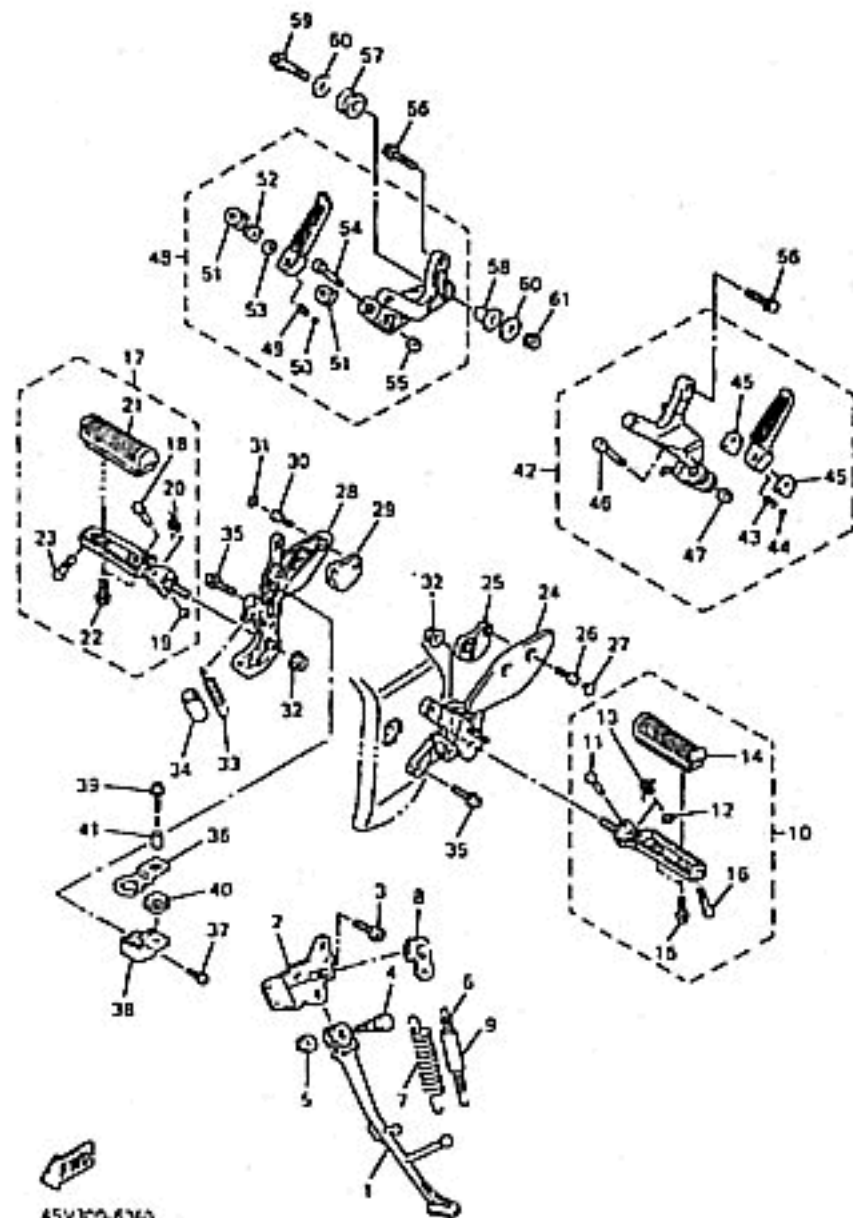

STAND - FOOTREST

45VJCO-6360

Ref. No.	Part Number	Description	RJ	RJC	Remarks
49	90501-12743-00	. SPRING, COMPRESSION	1	1	
50	93501-04011-00	. BALL.....	1	1	
51	4SV-27437-00-00	. WASHER, SPECIAL	2	2	
52	4SV-26247-00-00	. STOPPER	1	1	
53	92907-08200-00	. WASHER	1	1	
54	90110-08244-00	. BOLT, HEXAGON SOCKET HEAD	1	1	
55	95680-08100-00	. BOLT, STUD (95604-08100-00)	1	1	
56	95817-08030-00	BOLT, FLANGE.....	4	4	
57	2H7-27414-00-00	DAMPER, FOOTREST	1	1	
58	90387-10636-00	COLLAR.....	1	1	
59	95024-10045-00	BOLT, FLANGE.....	1	1	
60	90201-10669-00	WASHER, PLATE	2	2	
61	95614-10200-00	NUT, SELF-LOCKING	1	1