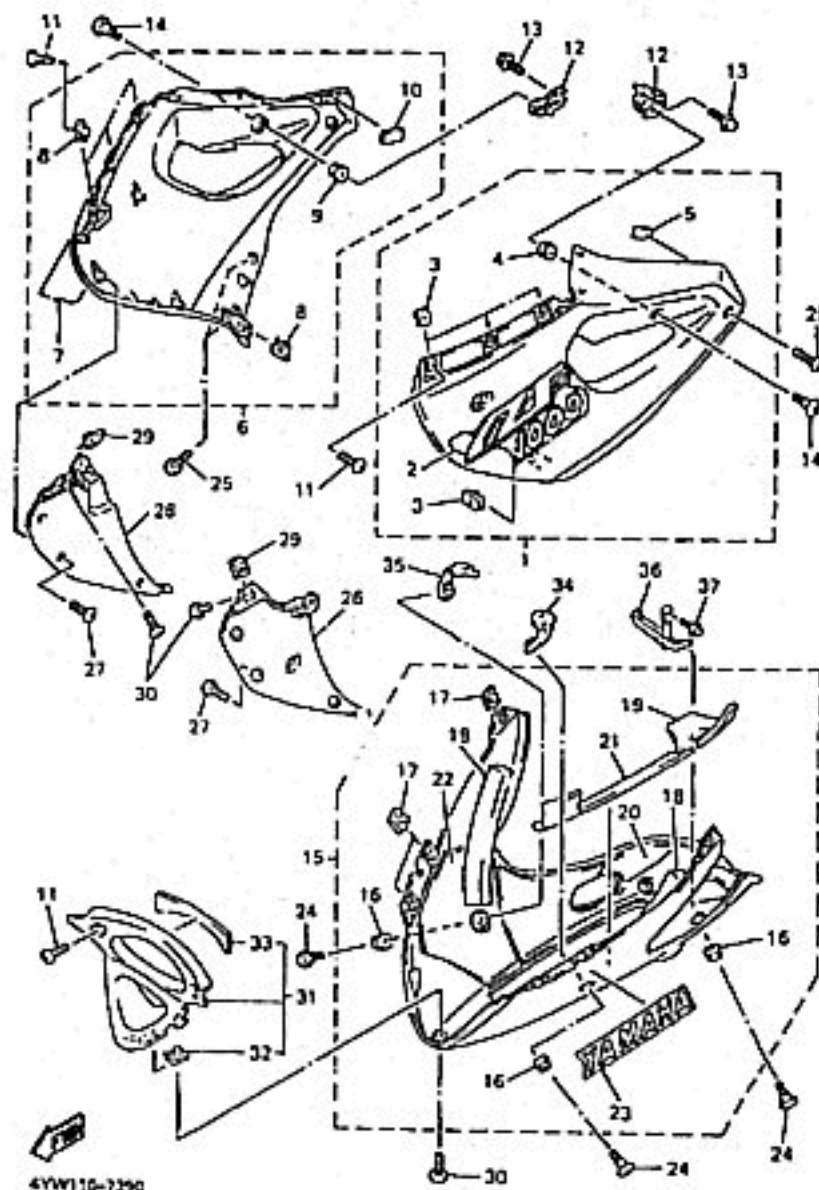

COWLING 2

4YVW15-7290

Ref. No.	Part Number	Description	RJ	RJC	Remarks
17	90183-05024-00	. NUT, SPRING.....	6	6	
18	4SV-28371-00-00	. DAMPER	2	2	
19	4SV-2848K-00-00	. SEAT.....	1	1	
20	4SV-2848L-00-00	. SEAT 3.....	1	1	
21	4SV-2848M-00-00	. SEAT 4.....	1	1	
22	4SV-2848N-00-00	. SEAT 5.....	1	1	
23	99234-00280-00	. EMBLEM, YAMAHA	2	2	
24	90150-06036-00	SCREW, ROUND HEAD.....	4	4	
25	90150-05039-00	SCREW, ROUND HEAD.....	6	6	
26	4SV-2836K-00-P0	PANEL, INNER 1	1	1	VRC1
	4SV-2836K-00-4B	PANEL, INNER 1	1	1	BL2
27	97704-40012-00	SCREW, TAPPING	8	8	
28	4SV-2836L-00-P0	PANEL, INNER 2	1	1	VRC1
	4SV-2836L-00-4B	PANEL, INNER 2	1	1	BL2
29	90183-05024-00	NUT, SPRING.....	2	2	
30	90150-05039-00	SCREW, ROUND HEAD.....	3	3	
31	4SV-Y283S-00-P0	PANEL, INNER 3	1	1	BWC1 FOR VRC1
	4SV-Y283S-00-5M	PANEL, INNER 3	1	1	SS FOR BL2
32	90183-05024-00	. NUT, SPRING.....	1	1	
33	4SV-2848H-00-00	. SEAT.....	1	1	
34	4SV-2836F-00-00	BRACKET 3	1	1	
35	4SV-2836G-00-00	BRACKET 4	1	1	
36	4FM-2831T-00-00	STAY, SUPPORT 1	1	1	
37	90119-06018-00	BOLT, WITH WASHER.....	1	1