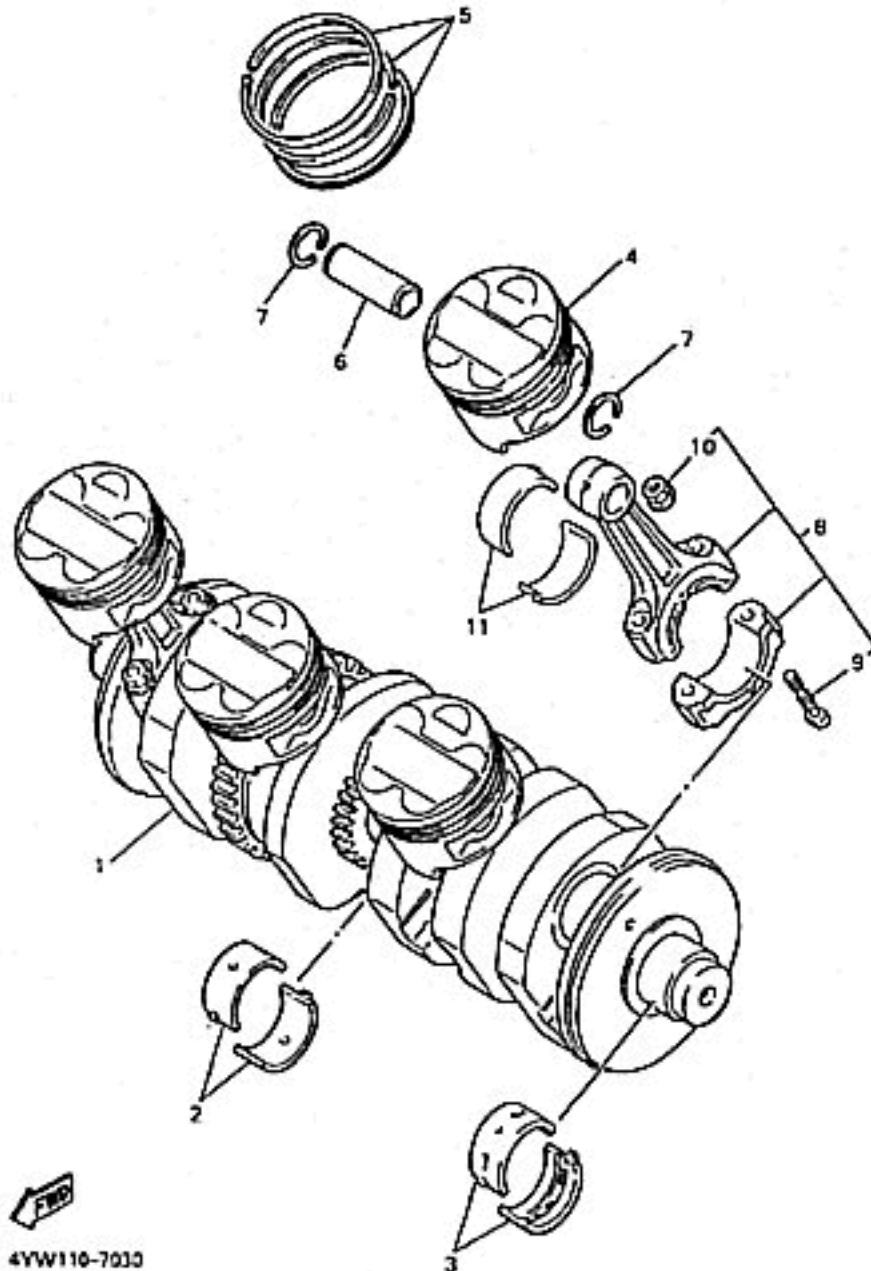

CRANKSHAFT - PISTON

Ref. No.	Part Number	Description	RJ	RJC	Remarks
1	4SV-11411-00-00	CRANKSHAFT	1	1	
2	4SV-11415-00-00	PLANE BEARING, CRANKSHAFT 1	2	2	UR BLUE
	4SV-11415-10-00	PLANE BEARING, CRANKSHAFT 1	2	2	UR BLACK
	4SV-11415-20-00	PLANE BEARING, CRANKSHAFT 1	2	2	UR BROWN
	4SV-11415-30-00	PLANE BEARING, CRANKSHAFT 1	2	2	UR GREEN
	4SV-11415-40-00	PLANE BEARING, CRANKSHAFT 1	2	2	UR YELLOW
3	3GM-11416-00-00	PLANE BEARING, CRANKSHAFT 1	8	8	UR BLUE
	3GM-11416-10-00	PLANE BEARING, CRANKSHAFT 1	8	8	UR BLACK
	3GM-11416-20-00	PLANE BEARING, CRANKSHAFT 1	8	8	UR BROWN
	3GM-11416-30-00	PLANE BEARING, CRANKSHAFT 1	8	8	UR GREEN
	3GM-11416-40-00	PLANE BEARING, CRANKSHAFT 1	8	8	UR YELLOW
4	4SV-11631-00-00	PISTON (STD)	4	4	
	4SV-11636-00-00	PISTON (0.50MM O/S)	4	4	AP
5	3GM-11610-00-00	PISTON RING SET (STD)	4	4	
	3GM-11610-20-00	PISTON RING SET (0.50MM O/S)	4	4	AP
6	4SV-11633-00-00	PIN, PISTON	4	4	

4YW110-7033