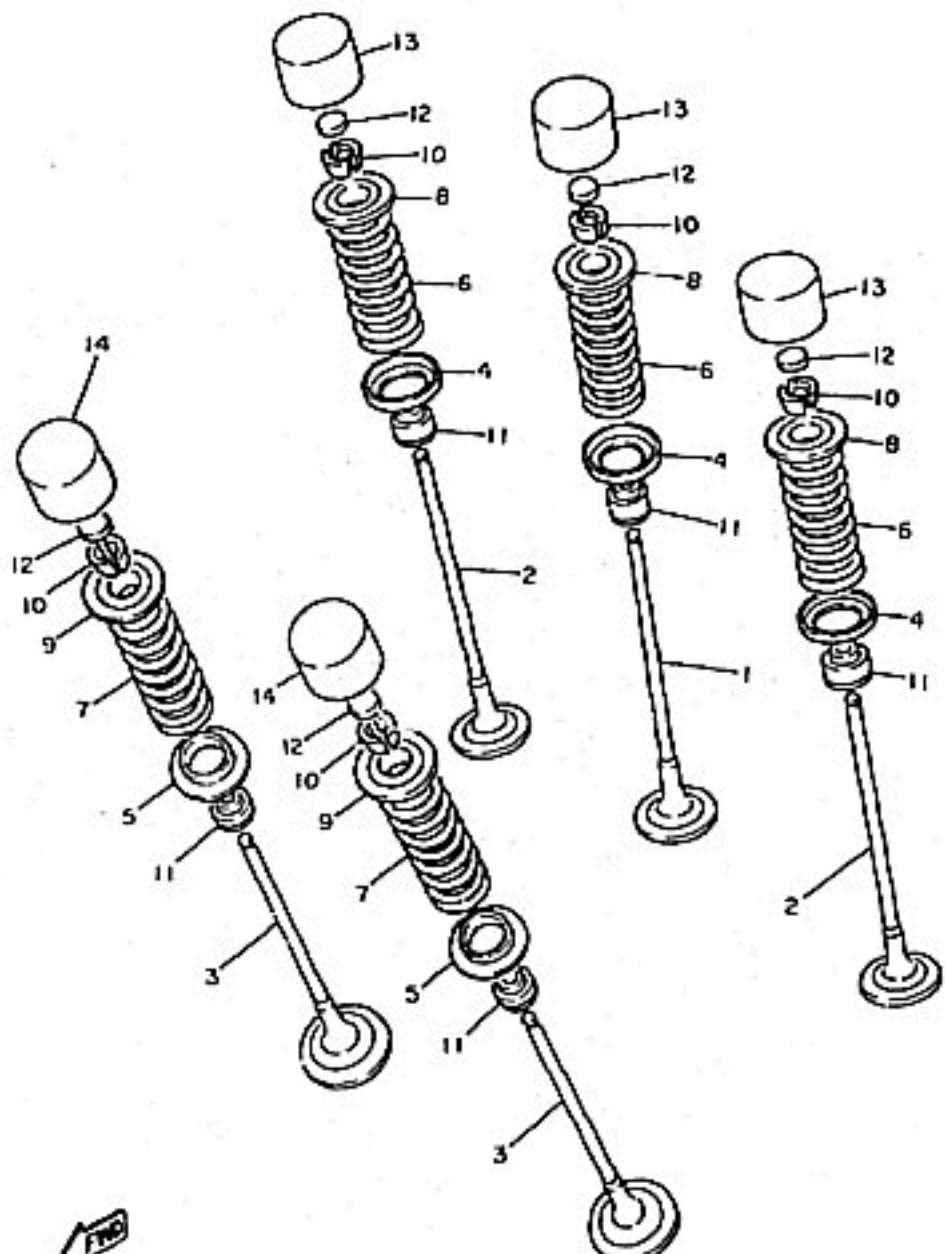

VALVE

Ref. No.	Part Number	Description	RJ	RJC	Remarks
	1HX-12169-11-00	PAD, ADJUSTING 2 (1.90)	20	20	UR
	1HX-12169-31-00	PAD, ADJUSTING 2 (1.95)	20	20	UR
	1HX-12169-50-00	PAD, ADJUSTING 2 (2.00)	20	20	UR
	1HX-12169-70-00	PAD, ADJUSTING 2 (2.05)	20	20	UR
	1HX-12169-90-00	PAD, ADJUSTING 2 (2.10)	20	20	UR
	1HX-12169-E0-00	PAD, ADJUSTING 2 (2.15)	20	20	UR
	1HX-12169-G0-00	PAD, ADJUSTING 2 (2.20)	20	20	UR
	1HX-12169-J0-00	PAD, ADJUSTING 2 (2.25)	20	20	UR
	1HX-12169-L0-00	PAD, ADJUSTING 2 (2.30)	20	20	UR
	1HX-12169-N0-00	PAD, ADJUSTING 2 (2.35)	20	20	UR
	1HX-12169-T0-00	PAD, ADJUSTING 2 (2.40)	20	20	UR
13	2NK-12153-02-00	LIFTER, VALVE	12	12	UR BLACK
	2NK-12153-09-00	LIFTER, VALVE (O/S)	12	12	UR WHITE
14	1WG-12153-21-00	LIFTER, VALVE	8	8	UR BLUE
	1WG-12153-09-00	LIFTER, VALVE (O/S)	8	8	UR WHITE

3LE332-9040