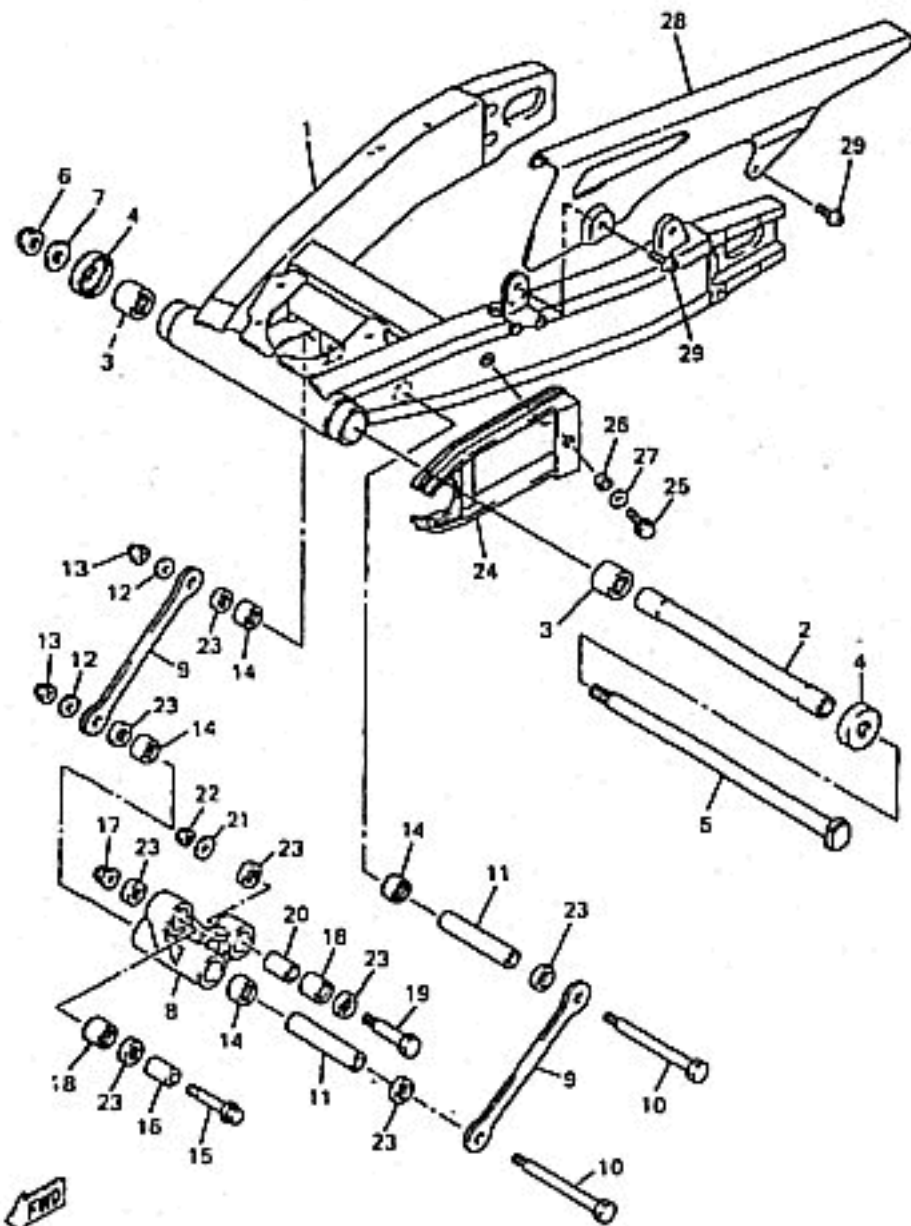

4SV300-6230

REAR ARM

Ref. No.	Part Number	Description	RJ	RJC	Remarks
25	95817-06025-00	BOLT, FLANGE (95827-06025-00)	1	1	
26	90387-06022-00	COLLAR	1	1	
27	902-01064-R0-00	WASHER, PLATE	1	1	
28	4SV-22311-00-00	CASE, CHAIN	1	1	
29	90149-06298-00	SCREW	2	2