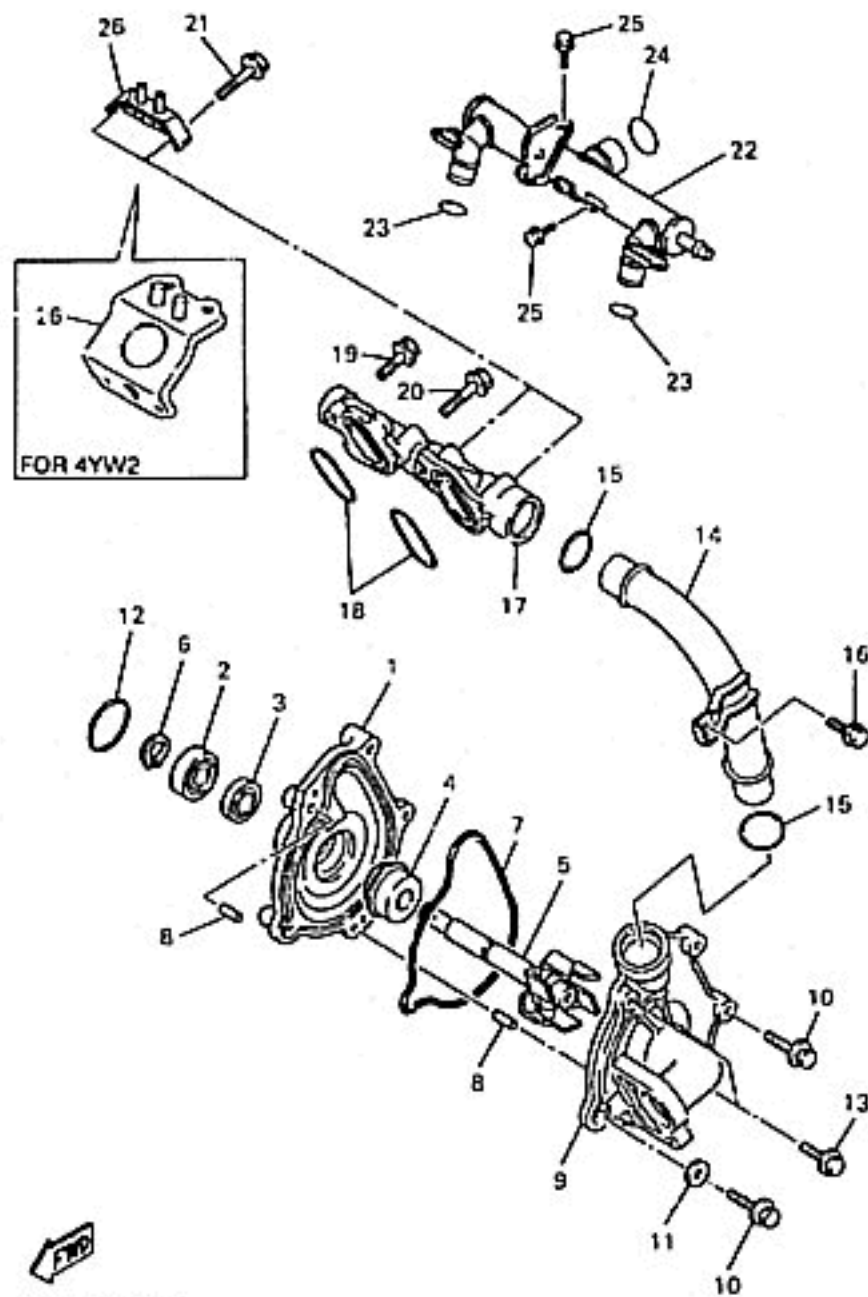

4YW1*0-7060

WATER PUMP

Ref. No.	Part Number	Description	RJ	RJC	Remarks
22	4SV-12482-00-00	PIPE 2	1	1	
23	93210-18417-00	O-RING	2	2	
24	93210-23787-00	O-RING	1	1	
25	95027-06010-00	BOLT, FLANGE	2	2	
26	2GH-14412-00-00	STAY	1		NON-CA
	3LK-14413-00-00	STAY		1	CA ONLY