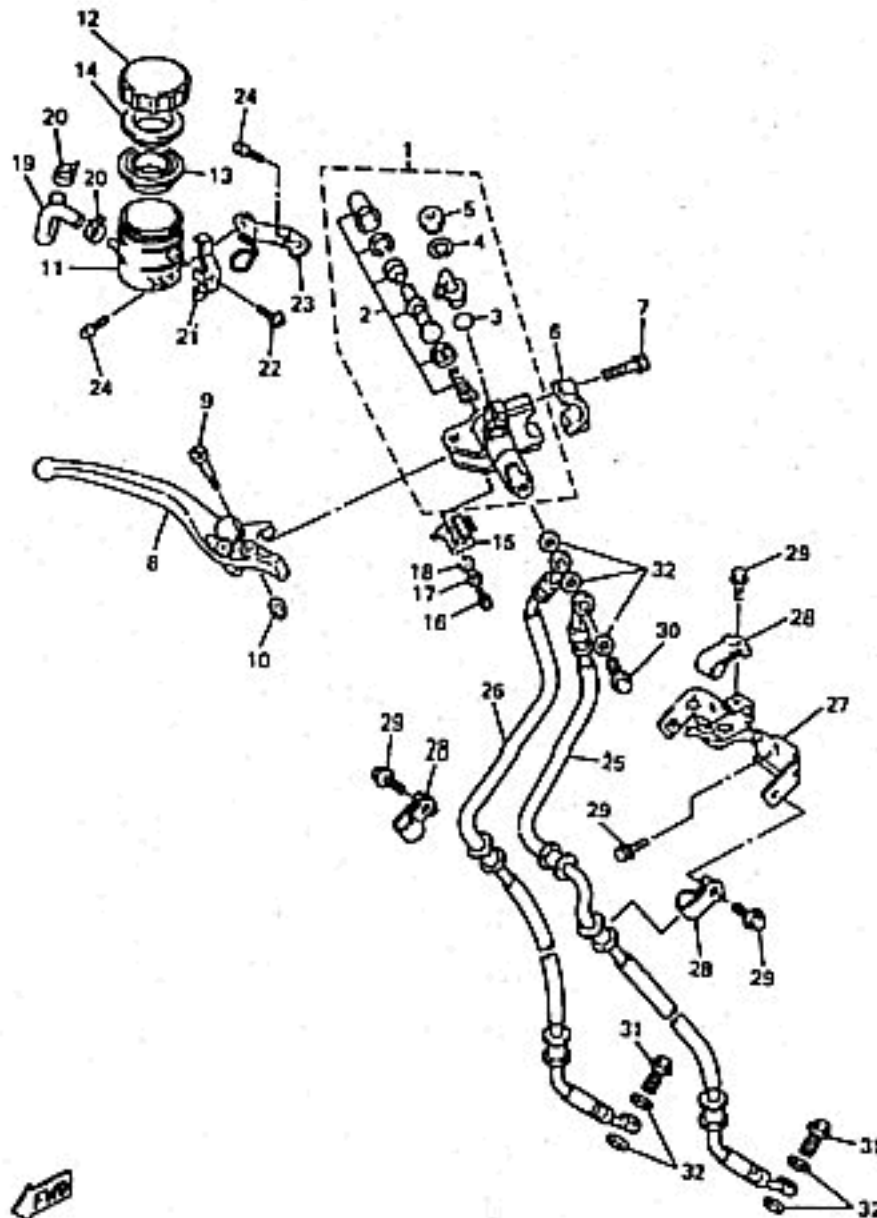

FRONT MASTER CYLINDER

Ref. No.	Part Number	Description	RJ	RJC	Remarks
1	45V-W2587-00-00	MASTER CYLINDER SUB ASSY .1		1	
2	45V-W0041-00-00	. CYLINDER KIT, MASTER.....1		1	
3	93210-15620-00	. O-RING	1	1	
4	2VN-25866-00-00	. CIRCLIP	1	1	
5	3FV-2589A-00-00	. COVER, DUST	1	1	
6	56A-25867-00-00	BRACKET, MASTER CYLINDER.....1		1	
7	901-05060-A0-00	BOLT, FLANGE [95026-06025-00]	2	2	
8	45V-83922-00-00	LEVER 2	1	1	
9	3FV-2589F-00-00	BOLT, LEVER.....1		1	
10	95617-06100-00	NUT, U [95606-06100-00]	1	1	
11	3FV-25894-00-00	TANK, RESERVOIR.....1		1	
12	3GM-25852-50-00	CAP, RESERVOIR.....1		1	
13	3FV-25854-00-00	DIAPHRAGM, RESERVOIR	1	1	
14	2J2-25855-50-00	BUSH,DIAPHRAGM	1	1	
15	3FV-83980-00-00	FRONT STOP SWITCH ASSY	1	1	
16	98517-04012-00	SCREW, PAN HEAD [98502-04012-00]	1	1	
17	92990-04100-00	WASHER, SPRING [92902-04100-00]	1	1	
18	92990-04600-00	WASHER, PLATE [92902-04600-00]	1	1	
19	3GM-2585F-00-00	HOSE [3GM-2582F-00-00].....1		1	

45V300-6340