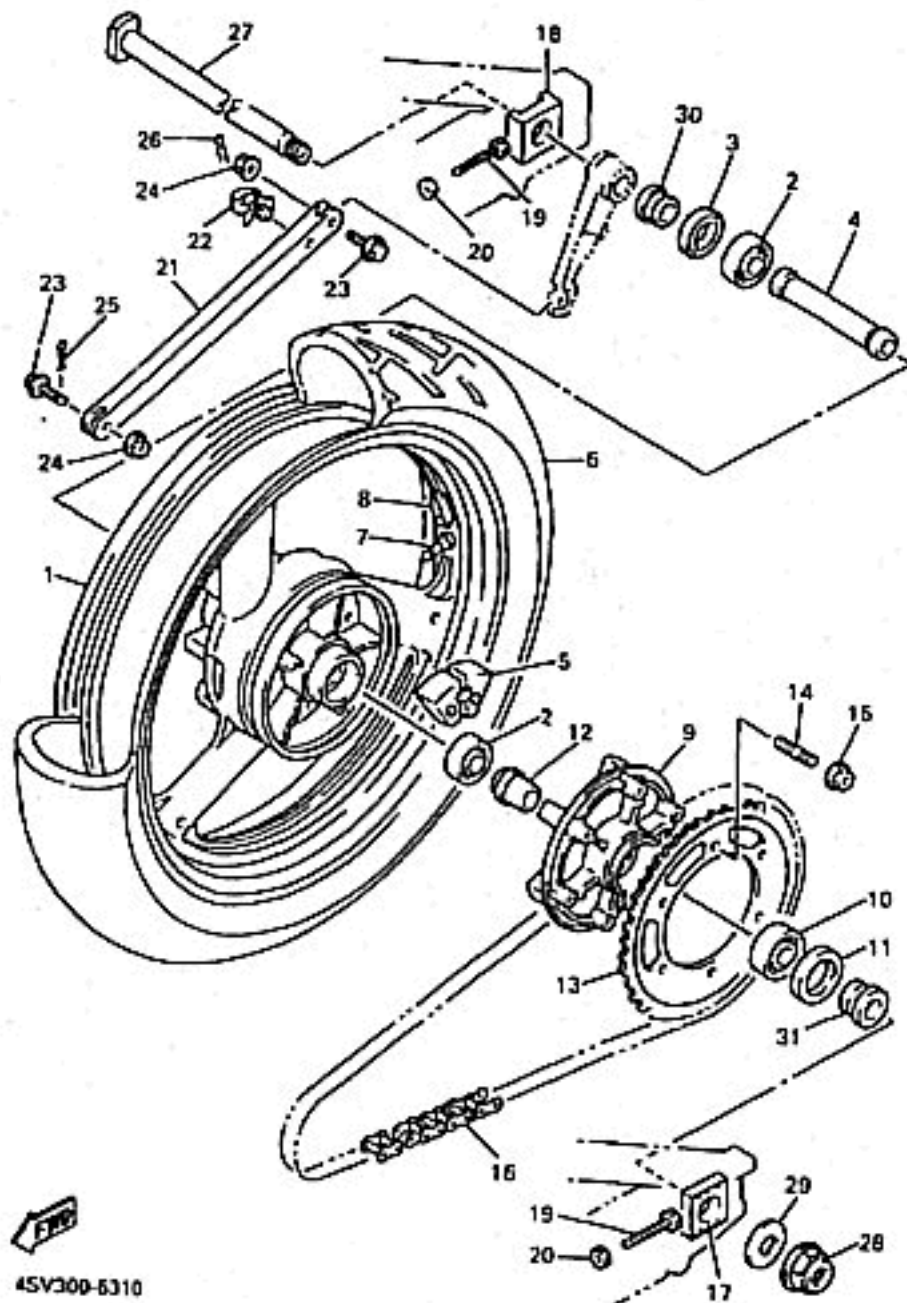

4SV300-5310

REAR WHEEL

Ref. No.	Part Number	Description	RJ	RJC	Remarks
1	4FM-25338-01-7B	CAST WHEEL, REAR	1	1	BIB2
2	93306-20567-00	BEARING	2	2	
3	93102-35412-00	OIL SEAL	1	1	
4	90560-28389-00	SPACER	1	1	
5	4FM-25364-00-00	DAMPER	6	6	
6	941-18170-8Y-00	TIRE (180/55 ZR17 B50RBZ) ...	1	1	UR BRIDGE- STONE
	941-18170-9K-00	TIRE (180/55 ZR17 D204)	1	1	UR DUNLOP
7	93900-00030-00	VALVE, RIM	1	1	
8	29L-25398-00-00	BALANCER, WHEEL (10G)	1	1	UN
	29L-25398-10-00	BALANCER, WHEEL (20G)	1	1	UN
	29L-25398-20-00	BALANCER, WHEEL (30G)	1	1	UN
	4FM-25366-00-00	CLUTCH, HUB	1	1	
10	93306-20640-00	BEARING (93306-20644-00)	1	1	
11	93102-40211-00	OIL SEAL	1	1	
12	4FM-25377-00-00	COLLAR, WHEEL	1	1	
13	4SV-25446-00-00	SPROCKET, DRIVEN (46T)	1	1	
14	90116-10575-00	BOLT, STUD	6	6	
15	95617-10200-00	NUT, SELF-LOCKING (95607-10200-00)	6	6	
16	94581-57110-00	CHAIN (DID532ZLVKA1-110L)	1	1	DAIDO
17	4FM-25388-01-00	PULLER, CHAIN 1	1	1	
18	4FM-25389-00-00	PULLER, CHAIN 2	1	1	
19	90101-08766-00	BOLT	2	2