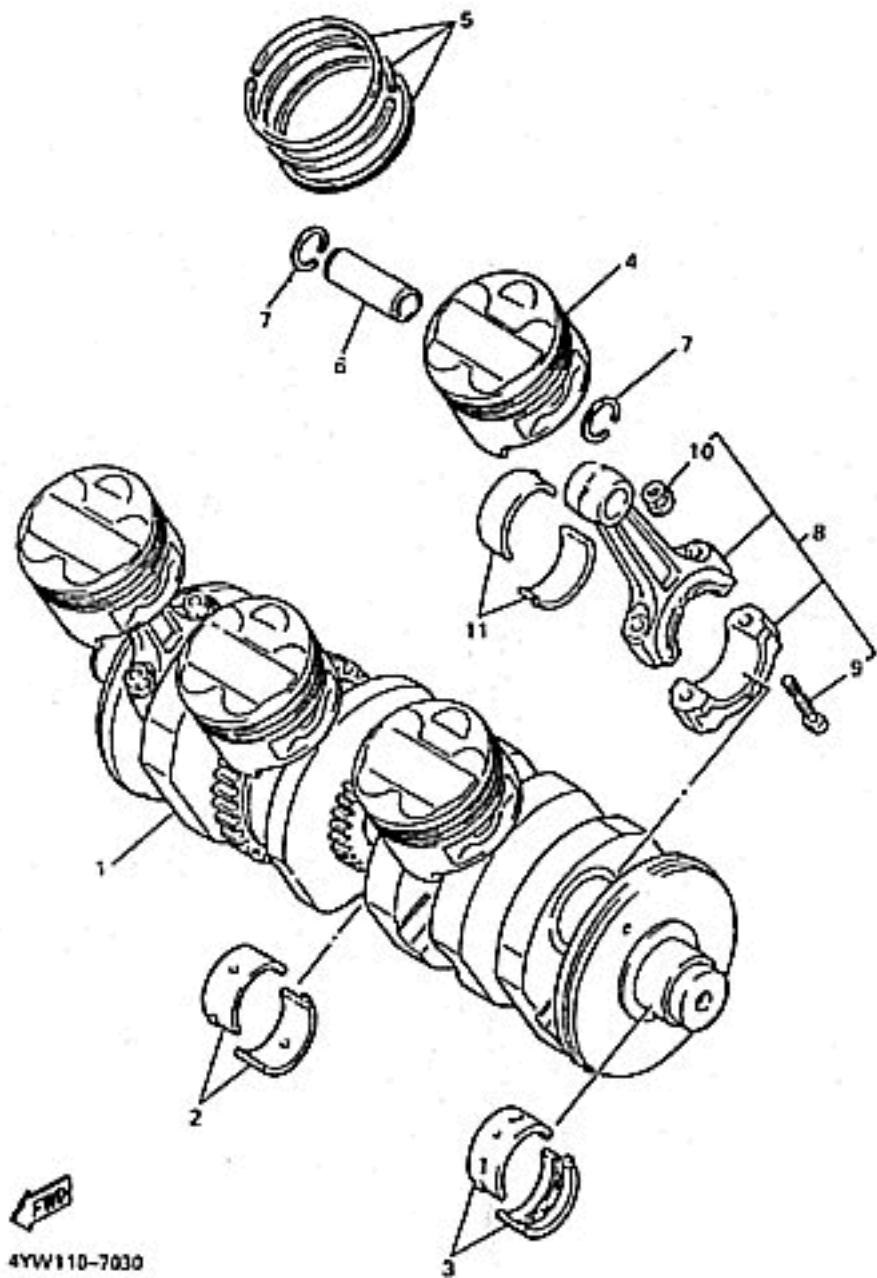

CRANKSHAFT - PISTON

Ref. No.	Part Number	Description	RJ	RJC	Remarks
7	93450-19095-00	CIRCLIP	8	8	
8	3GM-11650-10-00	CONNECTING ROD ASSY	4	4	
9	12R-11654-00-00	. BOLT, CONNECTING ROD	2	2	
10	90179-08327-00	. NUT	2	2	
11	3GM-11656-00-00	PLANE BEARING, CONNECTING ROD	8	8	UR BLUE
	3GM-11656-10-00	PLANE BEARING, CONNECTING ROD	8	8	UR BLACK
	3GM-11656-20-00	PLANE BEARING, CONNECTING ROD	8	8	UR BROWN
	3GM-11656-30-00	PLANE BEARING, CONNECTING ROD	8	8	UR GREEN

4YW110-7030