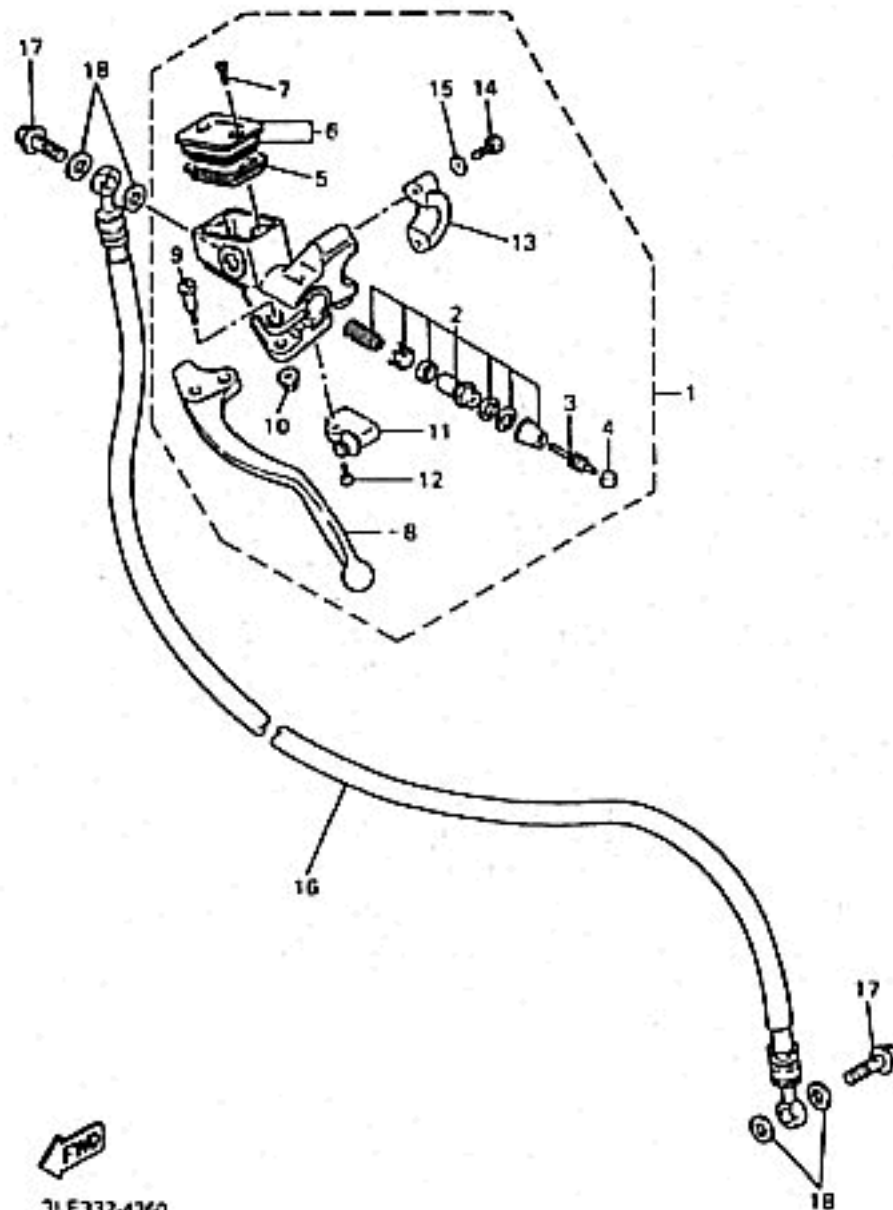

FRONT MASTER CYLINDER 2

Ref. No.	Part Number	Description	RJ	RJC	Remarks
1	3GM-26450-A1-00	MASTER CYLINDER ASSY (CLUTCH)	1		1
2	3GM-W0099-00-00	. CYLINDER KIT, MASTER (CLUTCH)	1		1
3	3GM-26464-00-00	. ROD, PUSH	1		1
4	3GM-26455-00-00	. BUSH	1		1
5	55U-25854-00-00	. DIAPHRAGM, RESERVOIR	1		1
6	3GM-W2585-20-00	. RESERVOIR CAP SET	1		1
7	98707-04012-00	. SCREW, FLAT HEAD (98706-04012-00)	2		2
8	3GM-83912-11-00	. LEVER 1	1		1
9	90149-06287-00	. SCREW	1		1
10	95707-06500-00	. NUT, FLANGE (95706-06500-00)	1		1
11	3GM-83980-00-00	. FRONT STOP SWITCH ASSY	1		1
12	98706-04016-00	. SCREW, FLAT HEAD	1		1
13	56A-25867-00-00	. BRACKET, MASTER CYLINDER	1		1
14	97017-06025-00	. BOLT (97016-06025-00)	2		2
15	92907-06600-00	. WASHER, PLATE (92906-06600-00)	2		2
16	3GM-26470-A0-00	HOSE, CLUTCH	1		1
17	90401-10159-00	BOLT, UNION	2		2
18	90201-10118-00	WASHER, PLATE	4		4

3LE332-4360