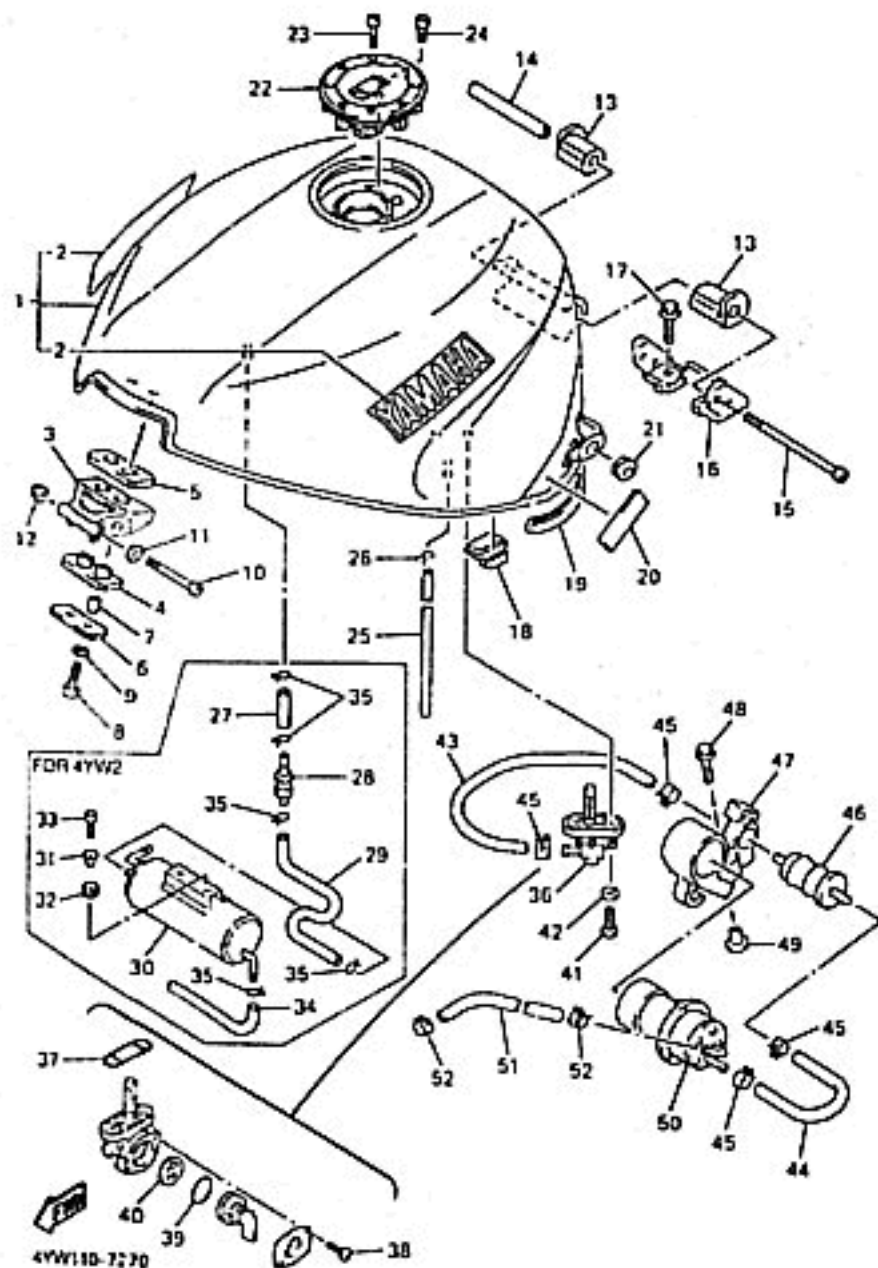

FUEL TANK

Ref. No.	Part Number	Description	RJ	RJC	Remarks
18	4SV-24183-00-00	DAMPER, LOCATING 3	2	2	
19	1HX-24188-01-00	MOLD, FUEL TANK	2	2	
20	3TU-28344-00-00	TAPE	2	2	
21	90480-01558-0C	GROMMET	2	2	
22	4FM-24602-00-00	CAP ASSY	1		NON-CA
22	4HN-24602-00-00	CAP ASSY		1	CA ONLY
23	90110-05112-00	BOLT, HEXAGON SOCKET HEAD	3	3	
24	91317-05010-00	BOLT	1	1	
25	904-45102-G7-00	HOSE	1	1	
26	90467-09006-00	CLIP	1	1	
27	90445-11697-00	HOSE	1		CA ONLY
28	25H-24180-00-00	ROLL OVER VALVE ASSY	1		CA ONLY
29	4SV-24313-00-00	PIPE 3	1		CA ONLY
30	3LK-24170-00-00	CANISTER ASSY	1		CA ONLY
31	903-87062-L2-00	COLLAR	2		CA ONLY
32	90480-13163-00	GROMMET	2		CA ONLY
33	91317-06016-00	BOLT	2		CA ONLY
34	90445-11182-00	HOSE	1		CA ONLY
35	90467-10008-00	CLIP	5		CA ONLY
36	4KM-24500-10-00	FUEL COCK ASSY 1	1	1	
37	4XB-24512-00-00	O-RING	1	1	
38	98507-03008-00	SCREW, PAN HEAD	2	2	
39	3AJ-24534-00-00	SEAL, COCK	1	1	
40	3AJ-24523-00-00	ALVE PACKING	1	1	
41	90149-06008-00	SCREW	2	2