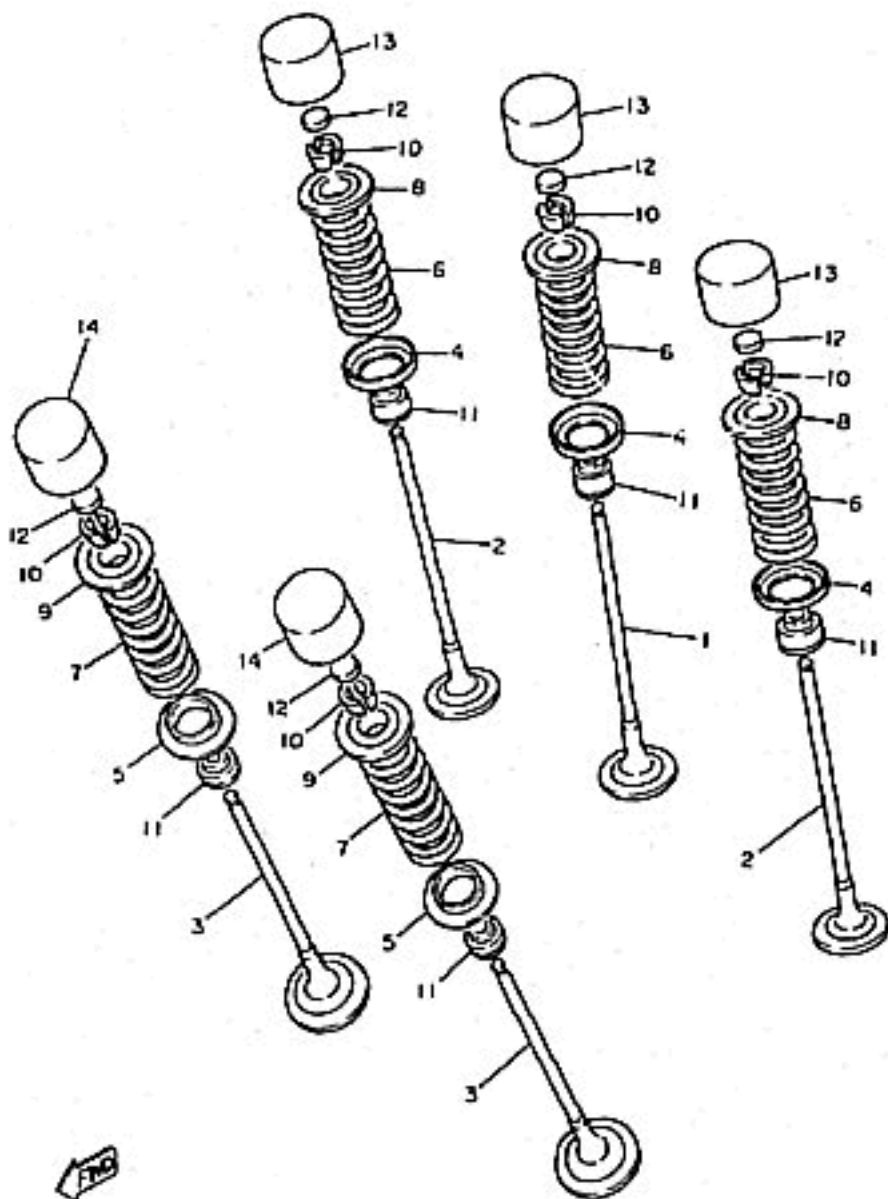

JLE 332-9040

VALVE

Ref. No.	Part Number	Description	RJ	RJC	Remarks
1	3GM-12111-00-00	VALVE, INTAKE	4	4	
2	3GM-12112-00-00	VALVE, INTAKE 2	8	8	
3	4SV-12121-00-00	VALVE, EXHAUST	8	8	
4	3GM-12116-00-00	SEAT, VALVE SPRING	12	12	
5	3GM-12126-00-00	SEAT, VALVE SPRING 2	8	8	
6	3GM-12113-00-00	SPRING, VALVE INNER	12	12	
7	3GM-12114-00-00	SPRING, VALVE OUTER	8	8	
8	3GM-12117-00-00	RETAINER, VALVE SPRING ..	12	12	
9	1WG-12117-00-00	RETAINER, VALVE SPRING ..	8	8	
10	1WG-12118-00-00	COTTER, VALVE	40	40	
11	4SV-12119-00-00	SEAL, VALVE STEM	20	20	
12	1HX-12168-00-00	PAD, ADJUSTING 2 (1.20)	20	20	UR
	1HX-12168-20-00	PAD, ADJUSTING 2 (1.25)	20	20	UR
	1HX-12168-40-00	PAD, ADJUSTING 2 (1.30)	20	20	UR *
	1HX-12168-60-00	PAD, ADJUSTING 2 (1.35)	20	20	UR
	1HX-12168-80-00	PAD, ADJUSTING 2 (1.40)	20	20	UR
	1HX-12168-A0-00	PAD, ADJUSTING 2 (1.45)	20	20	UR
	1HX-12168-F0-00	PAD, ADJUSTING 2 (1.50)	20	20	UR
	1HX-12168-H1-00	PAD, ADJUSTING 2 (1.55)	20	20	UR
	1HX-12168-K1-00	PAD, ADJUSTING 2 (1.60)	20	20	UR
	1HX-12168-M1-00	PAD, ADJUSTING 2 (1.65)	20	20	UR
	1HX-12168-R1-00	PAD, ADJUSTING 2 (1.70)	20	20	UR
	1HX-12168-U1-00	PAD, ADJUSTING 2 (1.75)	20	20	UR
	1HX-12168-W1-00	PAD, ADJUSTING 2 (1.80)	20	20	UR
	1HX-12168-Y1-00	PAD, ADJUSTING 2 (1.85)	20	20	UR