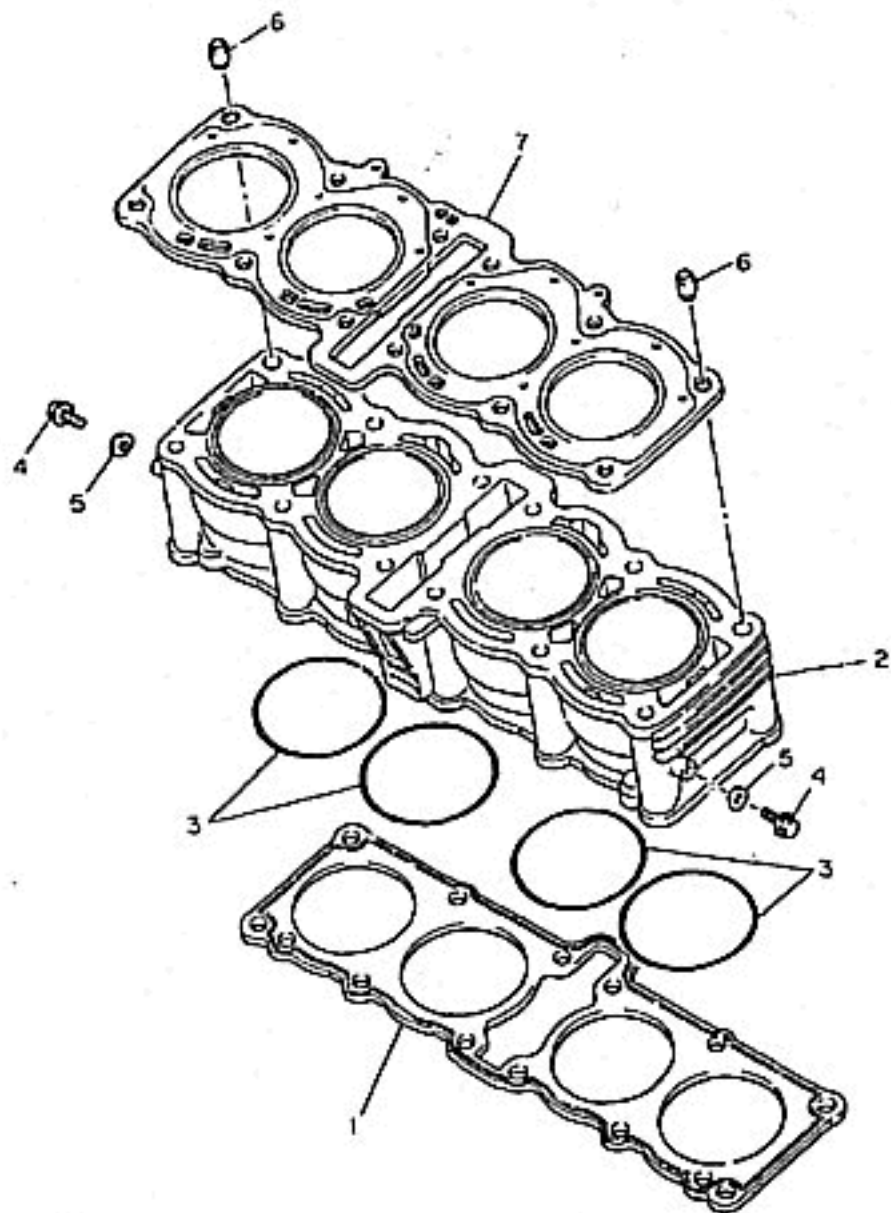

CYLINDER

Ref. No.	Part Number	Description	RJ	RJC	Remarks
1	4SV-11351-00-00	GASKET, CYLINDER.....	1	1	
2	3GM-11310-01-00	CYLINDER.....	1	1	
3	93210-77363-00	O-RING.....	4	4	
4	95024-06012-00	BOLT, FLANGE.....	2	2	
5	90430-06014-00	GASKET.....	2	2	
6	99530-14016-00	PIN, DOWEL.....	2	2	
7	4SV-1118i-00-00	GASKET, CYLINDER HEAD 1.....	1	1	

3LE332-9020