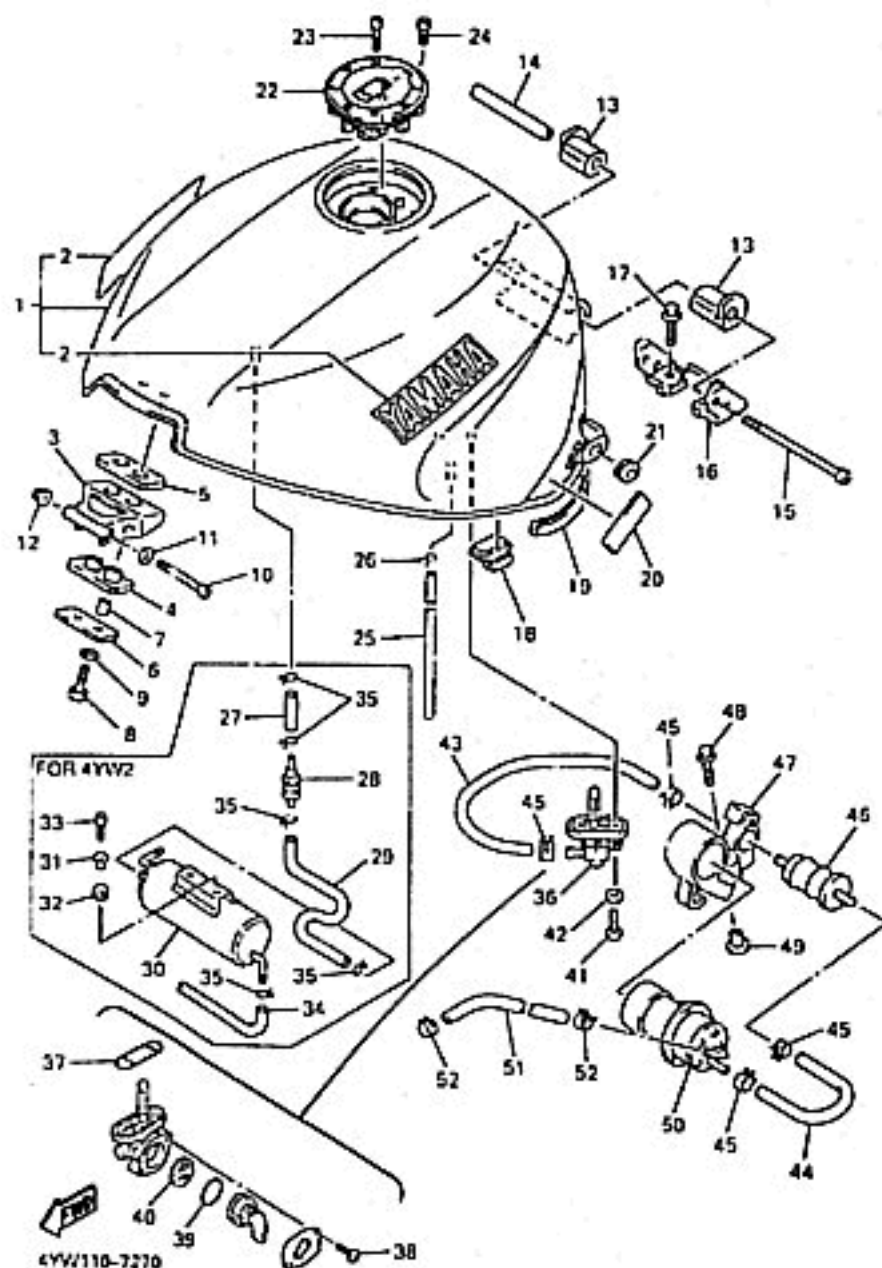

FUEL TANK

Ref. No.	Part Number	Description	RJ	RJC	Remarks
1	4SV-24110-10-06	FUEL TANK COMP.....	1		NON-CA UR VRC1
	4SV-24110-30-06	FUEL TANK COMP.....		1	CA ONLY UR VRC1
	4SV-24110-10-05	FUEL TANK COMP.....	1		NON-CA UR BL2
	4SV-24110-30-05	FUEL TANK COMP.....		1	CA ONLY UR BL2
2	4SV-2153A-20-00	. EMBLEM, YAMAHA	2		UR FOR VRC1
	4SV-2153A-30-00	. EMBLEM, YAMAHA	2		UR FOR BL2
3	4SV-24191-00-00	BRACKET, FUEL TANK 1.....	1	1	
4	2GH-24181-00-00	DAMPER, LOCATING 1	1	1	
5	2GH-24183-00-00	DAMPER, LOCATING 3	1	1	
6	2GH-24186-00-00	WASHER, SPECIAL	1	1	
7	90387-06553-00	COLLAR (90387-06299-00)	2	2	
8	97017-06025-00	BOLT (97007-06025-00)	2	2	
9	92907-06600-00	WASHER, PLATE	2	2	
10	91317-06070-00	BOLT	1	1	
11	92907-06200-00	WASHER	1	1	
12	95607-06200-00	NUT, SELF U-FLANGE	1	1	
13	4SV-24181-00-00	DAMPER, LOCATING 1	2	2	
14	903-87061-W9-00	COLLAR.....	1	1	
15	91317-06110-00	BOLT.....	1	1	
16	4SV-21348-00-00	BRACKET, TANK FITTING.....	1	1	
17	90119-06170-00	BOLT, WITH WASHER.....	2	2