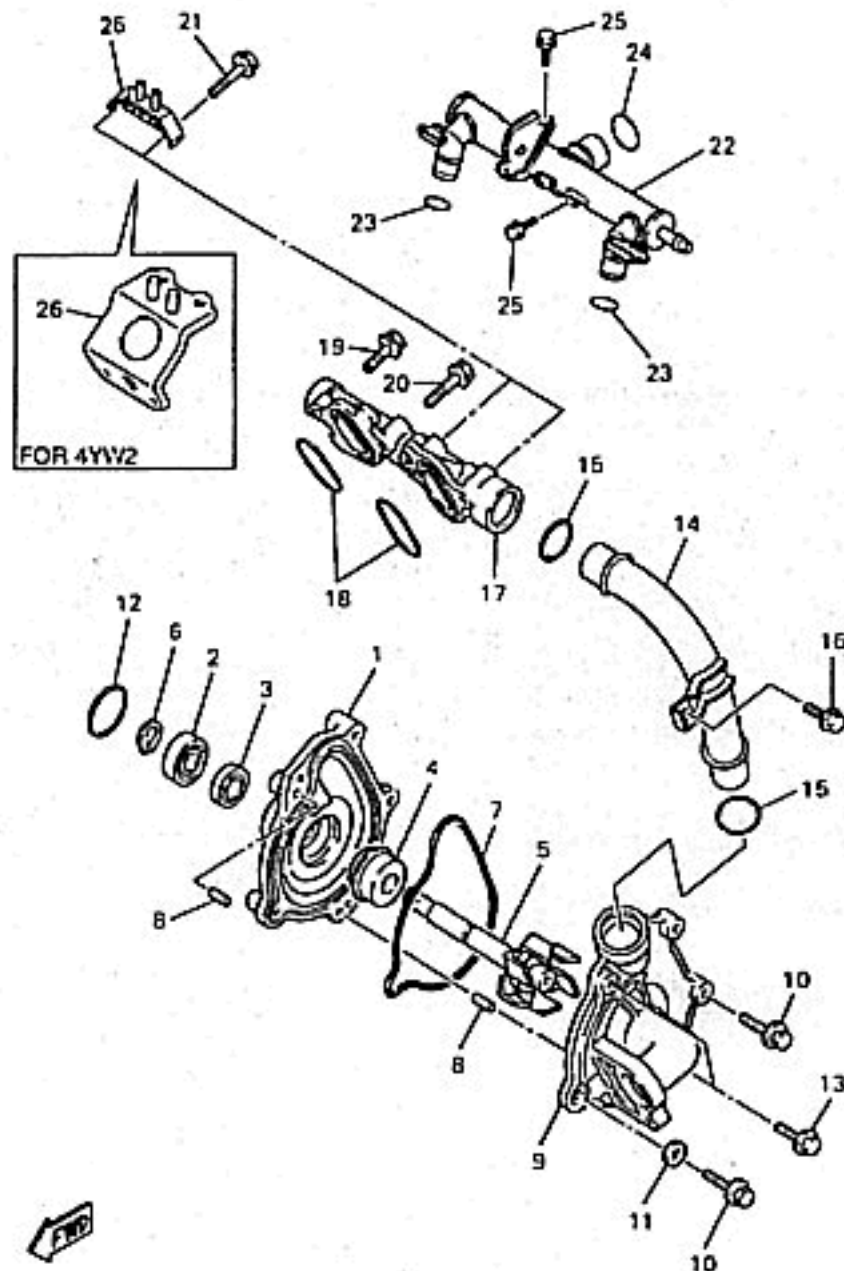

4YW110-7050

WATER PUMP

Ref. No.	Part Number	Description	RJ	RJC	Remarks
1	1UF-12421-09-00	HOUSING, WATER PUMP (1UF-12421-01-00)	1	1	
2	93306-00105-00	BEARING (93306-00106-00)	1	1	
3	93101-12060-00	OIL SEAL	1	1	
4	11H-12438-00-00	SEAL, MECHANICAL	1	1	
5	1UF-12450-00-00	IMPELLER SHAFT ASSY	1	1	
6	99009-12400-00	CIRCLIP	1	1	
7	1AE-12439-00-00	O-RING	1	1	
8	93604-10011-00	PIN, DOWEL	2	2	
9	3GM-12422-00-00	COVER, HOUSING	1	1	
10	901-05060-A0-00	BOLT, FLANGE (95027-06025-00)	3	3	
11	90430-06014-00	GASKET	1	1	
12	93210-33133-00	O-RING	1	1	
13	90105-06798-00	BOLT, FLANGE (95027-06050-00)	2	2	
14	1AE-12481-01-00	PIPE 1	1	1	
15	93710-23787-00	O-RING	2	2	
16	95027-06012-00	BOLT, FLANGE	1	1	
17	3FV-12469-00-00	JOINT 1	1	1	
18	93210-30694-00	O-RING	2	2	
19	95027-06020-00	BOLT, FLANGE	1	1	
20	95027-06030-00	BOLT, FLANGE	1	1	
21	90105-06792-00	BOLT, FLANGE (95027-06040-00)	2	2