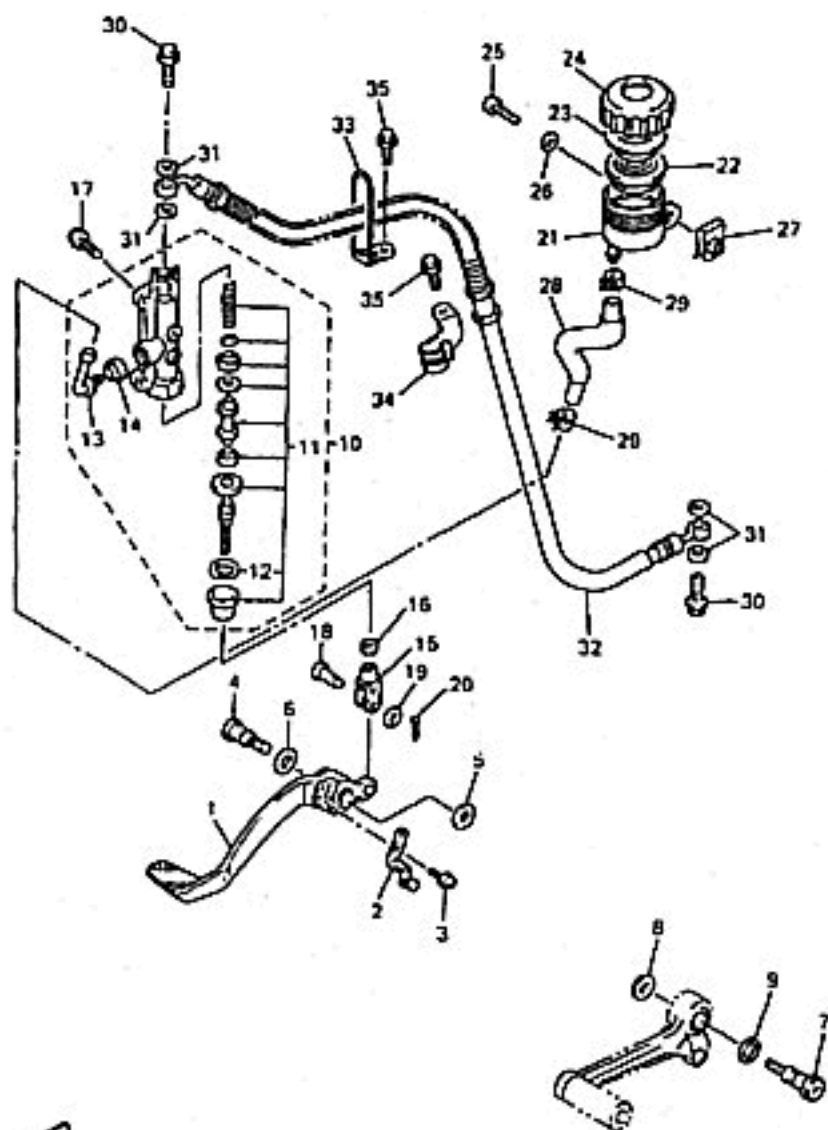

REAR MASTER CYLINDER

Ref. No.	Part Number	Description	RJ	RJC	Remarks
1	4FM-27211-21-00	PEDAL, BRAKE	1	1	
2	4FM-27254-00-00	HOOK	1	1	
3	90159-06045-00	SCREW, WITH WASHER	1	1	
4	4SV-27261-00-00	SHAFT	1	1	
5	902-01104-R2-00	WASHER, PLATE	1	1	
6	90206-14086-00	WASHER, WAVE	1	1	
7	2YK-27434-01-00	BOLT	1	1	
8	90201-08326-00	WASHER, PLATE	1	1	
9	90206-12074-00	WASHER, WAVE	1	1	
10	4BH-2583V-00-00	RRL MASTER CYLINDER ASSY	1	1	
11	4BH-W0042-50-00	. CYLINDER KIT, MASTER	1	1	
12	3LN-2585G-00-00	. CIRCLIP	1	1	
13	4BP-2582A-00-00	. JOINT	1	1	
14	4BP-2585F-00-00	. BUSH	1	1	
15	4FM-27222-00-00	JOINT	1	1	
16	95317-08700-00	NUT (95307-08700-00)	1	1	
17	92014-08020-00	BOLT, BUTTON HEAD	2	2	
18	90240-08124-00	PIN, CLEVIS	1	1	
19	90201-08083-00	WASHER, PLATE	1	1	
20	91490-20015-00	PIN, COTTER (91401-20012-00)	1	1	
21	31A-25894-01-00	TANK, RESERVOIR	1	1	
22	36025-85400-00	DIAPHRAGM, RESERVOIR	1	1	
23	2GU-25855-00-00	BUSH, DIAPHRAGM	1	1	

45V300 6370