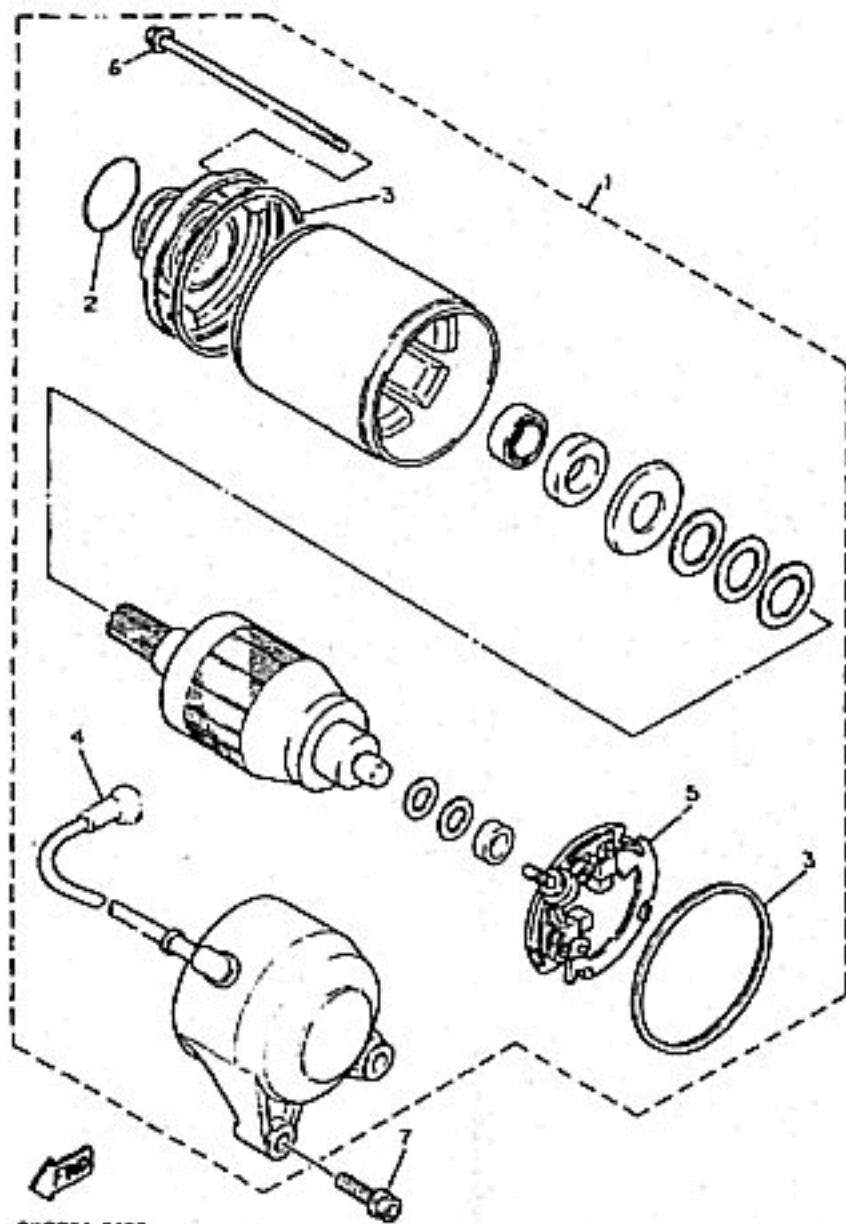

3KS351-9470

STARTING MOTOR

Ref. No.	Part Number	Description	RJ	RJC	Remarks
1	3XF-81800-00-00	STARTING MOTOR ASSY	1	1	
2	26H-81847-00-00	. O-RING (1FK-81847-00-00)	1	1	
3	11H-81844-00-00	. GASKET	2	2	
4	2KT-81815-00-00	. CORD, STARTER MOTOR.....	1	1	
5	3KS-81840-00-00	. BRUSH HOLDER ASSY.....	1	1	
6	3HE-81826-00-00	. BOLT.....	2	2	
7	95817-06025-00	BOLT, FLANGE (95827-06025-00).....	2	2