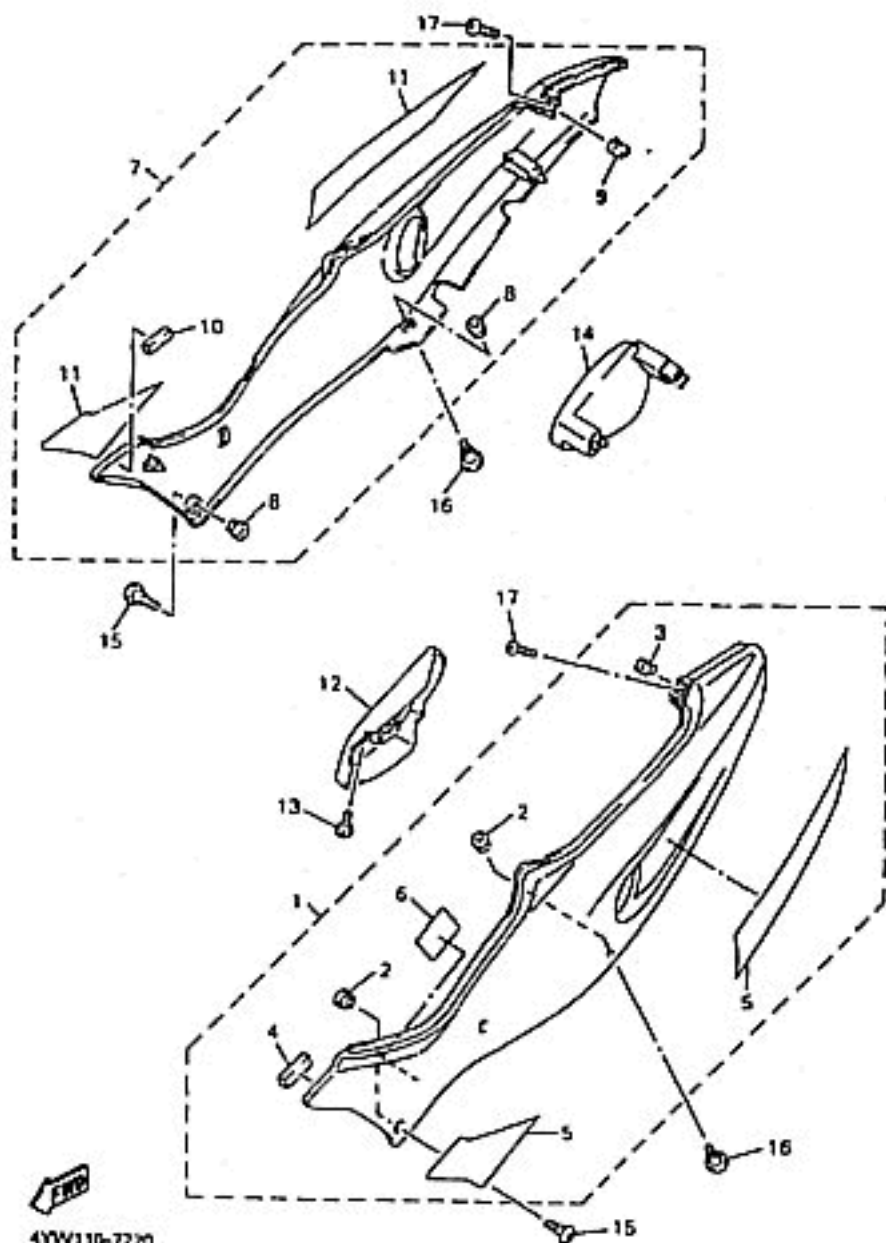

SIDE COVER

Ref. No.	Part Number	Description	RJ	RJC	Remarks
1	4SV-Y2171-50-P0	COVER, SIDE 1	1		NON-CA BWC1 FOR VRC1
	4SV-Y2171-60-P0	COVER, SIDE 1		1	CA ONLY BWC1 FOR VRC1
	4SV-Y2171-30-6M	COVER, SIDE 1	1		NON-CA SS FOR BL2
	4SV-Y2171-40-6M	COVER, SIDE 1		1	CA ONLY SS FOR BL2
2	90480-13398-00	. GROMMET	2	2	
3	90183-05024-00	. NUT, SPRING	1	1	
4	89X-77167-00-00	. TRIM 3	1	1	
5	4SV-2173L-00-00	. GRAPHIC SET 1	1	1	UR FOR VRC1
	4SV-2173L-10-00	. GRAPHIC SET 1	1	1	UR FOR BL2
6	4YW-2179V-00-00	. PLATE, EPA 1	1		NON-CA
	4YW-2179R-00-00	. PLATE, EPA 2	1		CA ONLY
7	4SV-Y2172-30-P0	COVER, SIDE 2	1	1	BWC1 FOR VRC1
	4SV-Y2172-20-6M	COVER, SIDE 2	1	1	SS FOR BL2
8	90480-13398-00	. GROMMET	2	2	
9	90183-05024-00	. NUT, SPRING	1	1	
10	89X-77167-00-00	. TRIM 3	1	1	
11	4SV-2174L-00-00	. GRAPHIC SET 2	1	1	UR FOR VRC1
	4SV-2174L-10-00	. GRAPHIC SET 2	1	1	UR FOR BL2
12	4SV-21731-00-00	COVER, SIDE 3	1	1