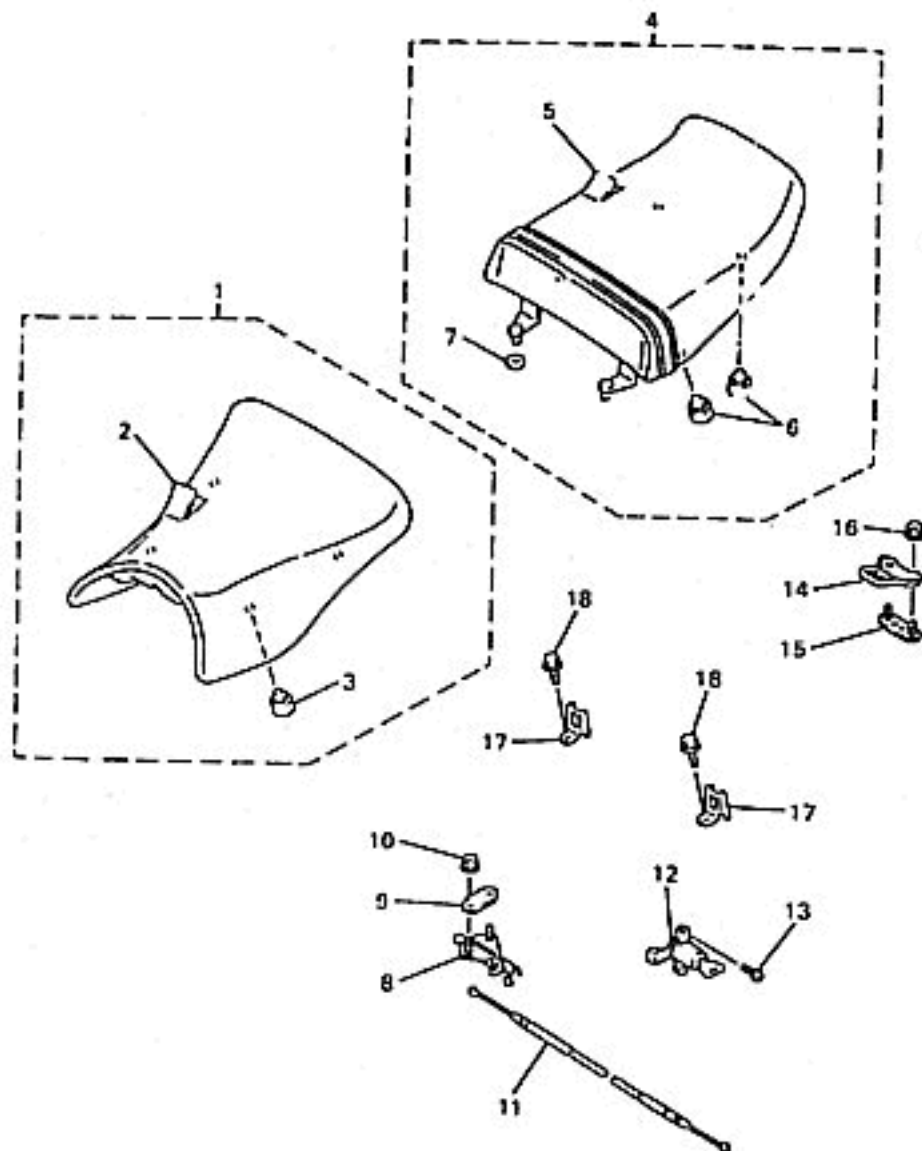

SEAT

Ref. No.	Part Number	Description	RJ	RJC	Remarks
1	4SV-24710-00-00	SINGLE SEAT ASSY.....	1		1
2	4SV-24711-00-00	. COVER, SINGLE SEAT	1		1
3	27827-11400-00	. STOPPER, MAIN STAND	4		4
4	4SV-24750-00-00	TANDEM SEAT ASSY	1		1
5	4SV-24751-00-00	. COVER, TANDEM SEAT.....	1		1
6	27827-11400-00	. STOPPER, MAIN STAND	4		4
7	4FM-28372-00-00	. DAMPER	2		2
8	4BP-24780-00-00	SEAT LOCK ASSY	1		1
9	4BP-24792-00-00	PLATE.....	1		1
10	95707-06500-00	NUT, FLANGE	2		2
11	4BP-2478E-00-00	CABLE, SEAT LOCK.....	1		1
12	2TV-W2470-00-00	SEAT LOCK ASSY	1		1
13	98507-06010-00	SCREW, PAN HEAD.....	2		2
14	4SV-21342-00-00	BRACKET, SEAT 2	1		1
15	4SV-24718-00-00	BRACKET, SEAT	1		1
16	95707-06500-00	NUT, FLANGE	2		2
17	4SV-24755-00-00	HOOK, SEAT.....	2		2
18	95807-06016-00	BOLT, FLANGE.....	2		2

45V300-5280