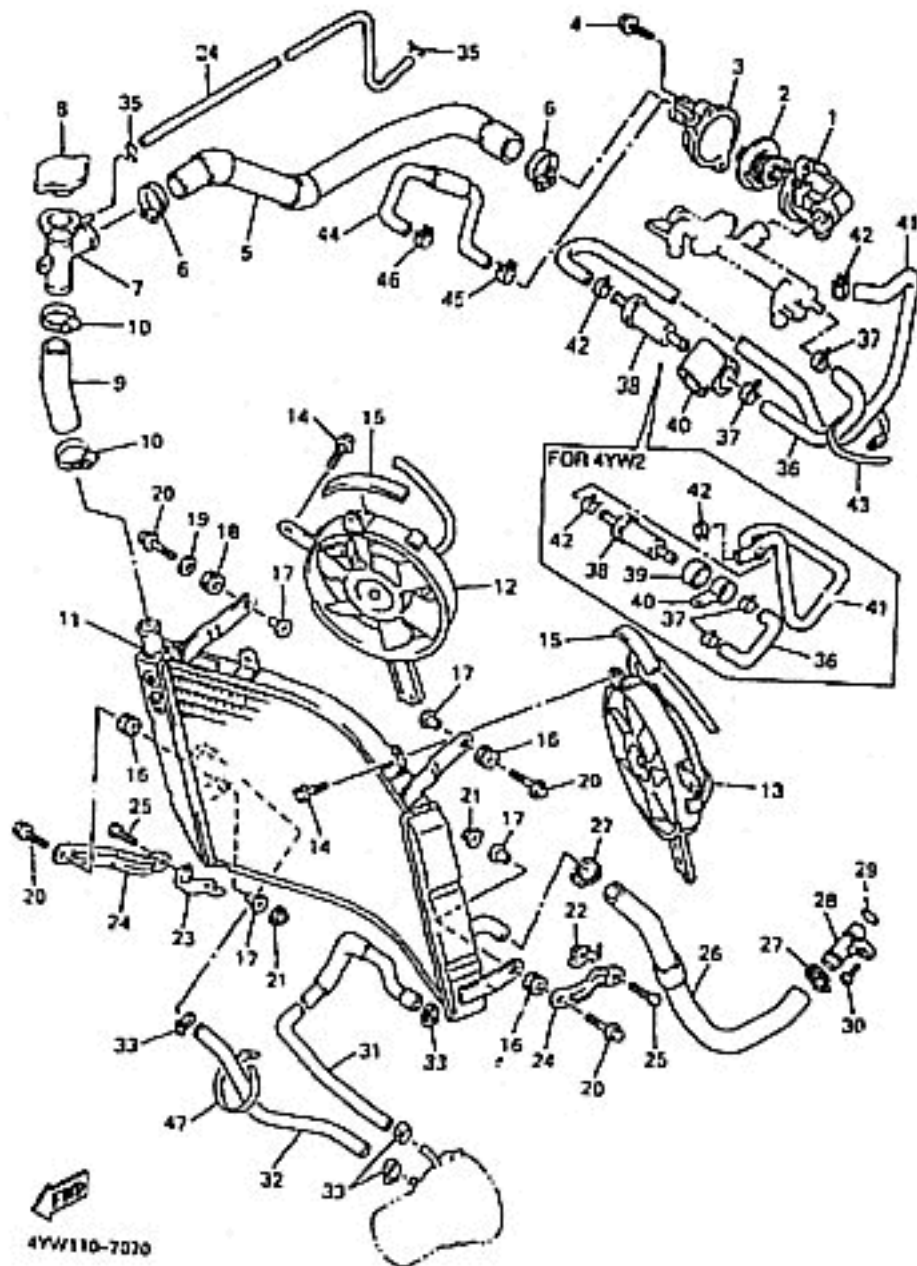

4YW110-7020

RADIATOR - HOSE

Ref. No.	Part Number	Description	RJ	RJC	Remarks
41	4SV-12552-00-00	HOSE 8.....	1		NON-CA
	4YW-12552-00-00	HOSE 8.....		1	CA ONLY
42	90467-11044-00	CLIP [90467-12053-00]	2	2	
43	90464-13073-00	CLAMP [90464-13077-00]	1	1	
44	4SV-1243E-00-00	HOSE 2.....	1	1	
45	90467-10039-00	CLIP [90467-10035-00]	1	1	
46	90467-09037-00	CLIP	1	1	
47	43783-93601-00	BAND [36682-59100-00]	1	1