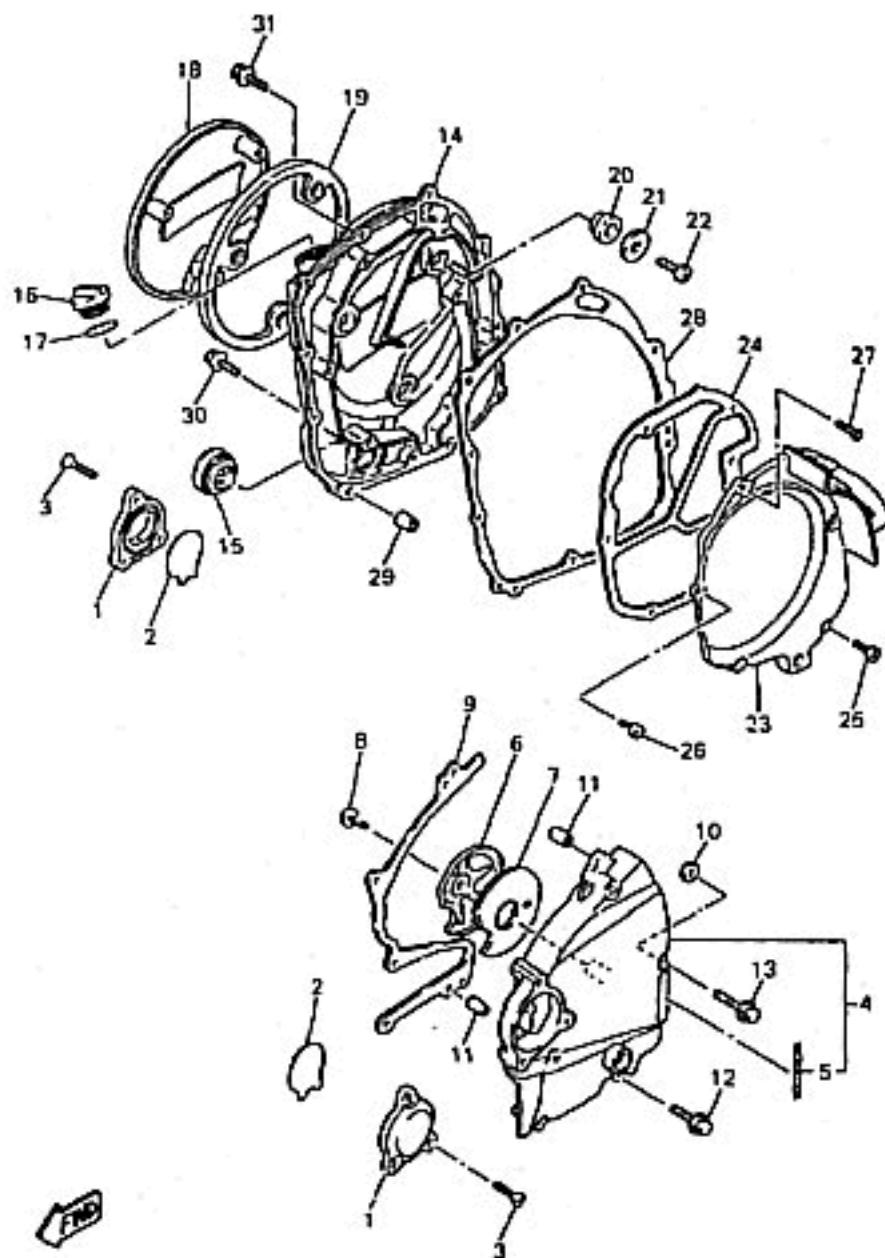

4HD300-3140

CRANKCASE COVER 1

Ref. No.	Part Number	Description	RJ	RJC	Remarks
1	3GM-15416-00-00	COVER, OIL PUMP	2	2	
2	1AE-15456-00-00	GASKET, OIL PUMP COVER 1	2	2	
3	90152-06014-00	SCREW, COUNTERSUNK	6	6	
4	3GM-15410-01-00	CRANKCASE COVER ASSY 1	1	1	
5	2GH-15435-00-00	EMBLEM	1	1	
6	3GM-15427-00-00	COVER, CAP 2	1	1	
7	1AE-15316-00-00	DAMPER, ENGINE MOUNT 1	1	1	
8	92017-06010-00	BOLT, BUTTON HEAD	1	1	
9	4FM-15451-00-00	GASKET, CRANKCASE COVER 1	1	1	
10	4FM-15467-00-00	GASKET	1	1	
11	99530-08012-00	PIN, DOWEL	2	2	
12	95024-06040-00	BOLT, FLANGE	3	3	
13	95024-06050-00	BOLT, FLANGE	2	2	
14	4FM-15421-01-00	COVER, CRANKCASE 2	1	1	
15	3Y1-15361-00-00	GAUGE, LEVEL	1	1	
16	3F9-15362-00-00	PLUG, OIL LEVEL (4FM-15362-00-00)	1	1	
17	93210-27778-00	O-RING (93210-27194-00)	1	1	
18	3GM-15417-00-00	COVER, CAP	1	1	
19	3GM-15449-00-00	RING, RUBBER	1	1	
20	4H7-15486-00-00	GROMMET	3	3	
21	90209-06096-00	WASHER	3	3	
22	98507-06010-00	SCREW, PAN HEAD	3	3	
23	4SV-15346-00-00	BREATHER 1	1	1