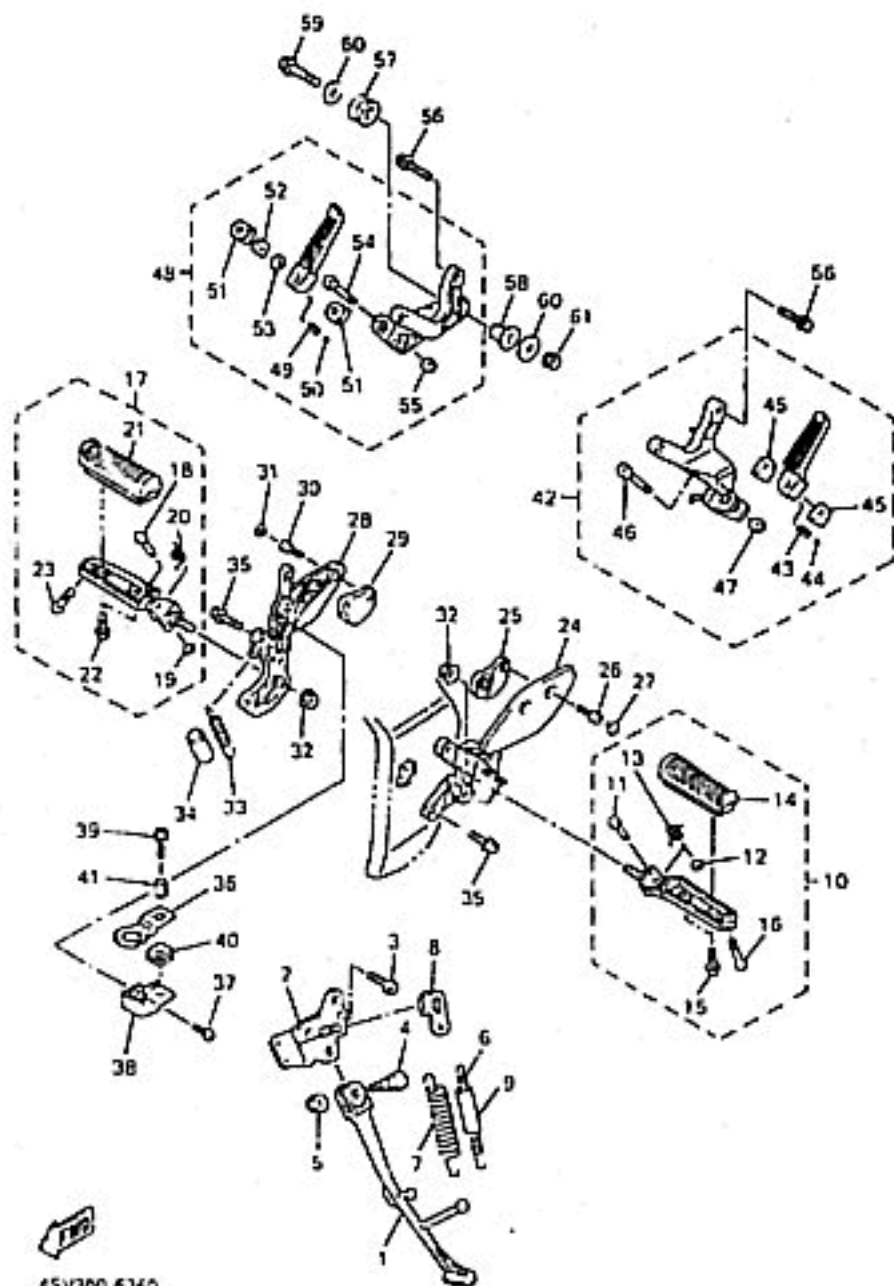

45V300 6360

STAND - FOOTREST

Ref. No.	Part Number	Description	RJ	RJC	Remarks
26	90110-06124-00	BOLT, HEXAGON SOCKET HEAD	2	2	
27	90338-06162-00	PLUG	2	2	
28	45V-27443-00-00	BRACKET 3	1	1	
29	45V-2622J-00-00	WEIGHT ASSY	1	1	
30	90110-06124-00	BOLT, HEXAGON SOCKET HEAD	2	2	
31	90338-06162-00	PLUG	2	2	
32	90179-10658-00	NUT [90179-10247-00]	2	2	
33	90506-20377-00	SPRING, TENSION	1	1	
34	90446-17346-00	HOSE	1	1	
35	90110-08199-00	BOLT, HEXAGON SOCKET HEAD	4	4	
36	45V-2144G-00-00	STAY, STOP SWITCH	1	1	
37	98507-06010-00	SCREW, PAN HEAD	1	1	
38	45V-21441-00-00	BRACKET, STOP SWITCH	1	1	
39	90159-06150-00	SCREW, WITH WASHER	1	1	
40	90480-12607-00	GROMMET	1	1	
41	90387-06023-00	COLLAR	1	1	
42	45V-27430-00-00	REAR FOOTREST ASSY 1	1	1	
43	90501-12743-00	SPRING, COMPRESSION	1	1	
44	93501-04011-00	BALL	1	1	
45	4BP-27437-00-00	WASHER, SPECIAL	2	2	
46	90110-08244-00	BOLT, HEXAGON SOCKET HEAD	1	1	
47	95680-08100-00	BOLT, STUD [95604-08100-00]	1	1	
48	45V-27440-00-00	REAR FOOTREST ASSY 2	1	1