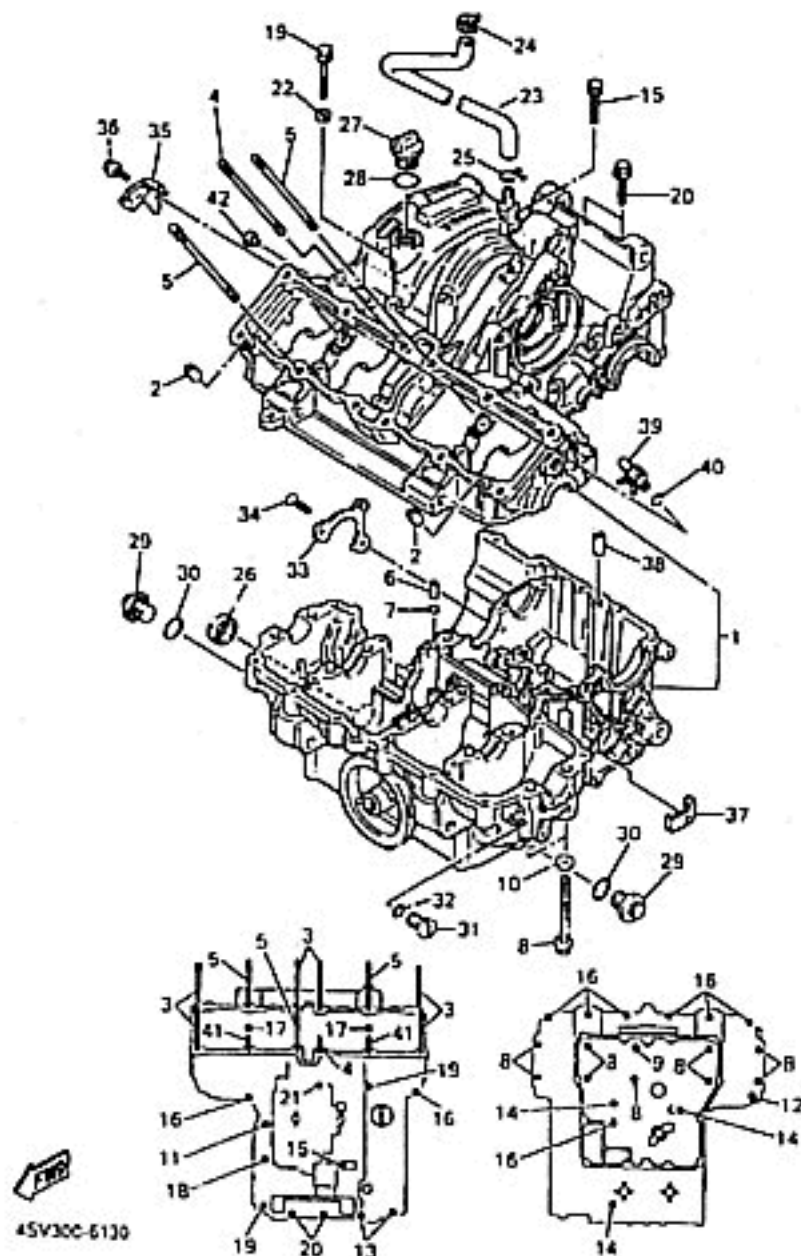

CRANKCASE

Ref. No.	Part Number	Description	RJ	RJC	Remarks
25	90457-14015-00	CLIP	1	1	
26	90338-30096-00	PLUG	1	1	
27	3FV-15363-00-00	PLUG, OIL	1	1	
28	93210-27778-00	O-RING [93210-27194-00]	1	1	
29	4H7-15189-00-00	PLUG	2	2	
30	93210-20573-00	O-RING	2	2	
31	90340-14068-00	PLUG, STRAIGHT SCREW	1	1	
32	93210-14369-00	O-RING	1	1	
33	1AE-15383-00-00	PLATE, BEARING COVER	1	1	
34	90151-06014-00	SCREW, COUNTERSUNK	3	3	
35	90462-08184-00	CLAMP	1	1	
36	95027-06012-00	BOLT, FLANGE	1	1	
37	90462-08158-00	CLAMP	1	1	
38	99510-12016-00	FIN, DOWEL [99530-12016-00]	1	1	
39	2TK-15105-00-00	NOZZLE ASSY	2	2	
40	93210-06632-00	O-RING [93210-06422-00]	2	2	
41	90116-10569-00	BOLT, STUD	2	2	
42	4SV-15385-00-00	PLUG, BLIND	1	1