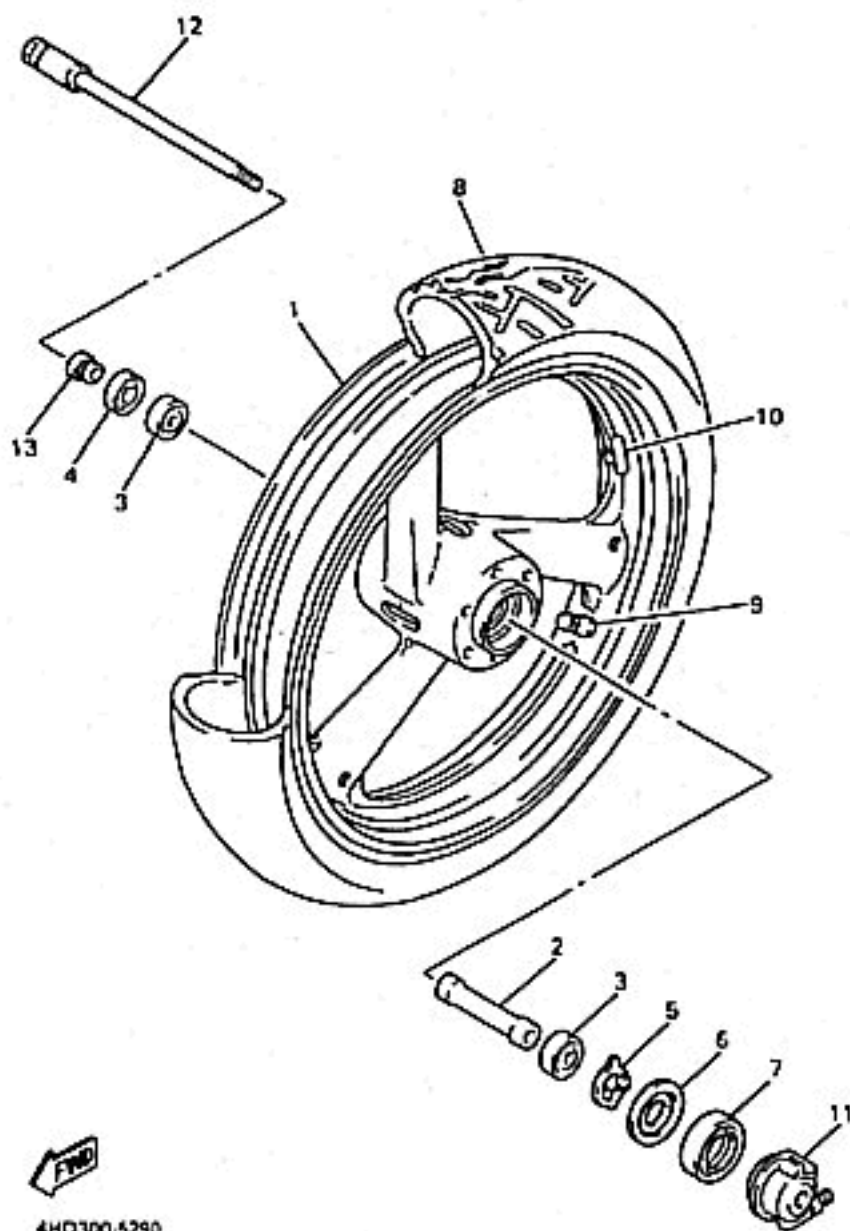

4HD300-5290

FRONT WHEEL

Ref. No.	Part Number	Description	RJ	RJC	Remarks
1	4SV-25168-00-7B	CAST WHEEL, FRONT	1	1	BIB2
2	903-87220-05-00	COLLAR.....	1	1	
3	93306-00420-00	BEARING (B6004).....	2	2	
4	93102-28021-00	OIL SEAL.....	1	1	
5	4FM-25149-00-00	CLUTCH, METER	1	1	
6	34125-84600-00	RETAINER, CLUTCH.....	1	1	
7	93105-45017-00	OIL SEAL.....	1	1	
8	941-12170-8X-00	TIRE (120/70 ZR17 B50F)	1	1	UR BRIDGE- STONE
	941-12170-9J-00	TIRE (120/70 ZR17 D204F).....	1	1	UR DUNLOP
9	93900-00030-00	VALVE, RIM.....	1	1	
10	29L-25398-00-00	BALANCER, WHEEL (10G).....	1	1	UN
	29L-25398-10-00	BALANCER, WHEEL (20G).....	1	1	UN
	29L-25398-20-00	BALANCER, WHEEL (30G).....	1	1	UN
11	4FM-25190-00-00	GEAR UNIT ASSY	1	1	
12	4FM-25181-01-00	AXLE, WHEEL.....	1	1	
13	903-87220-0T-00	COLLAR.....	1	1