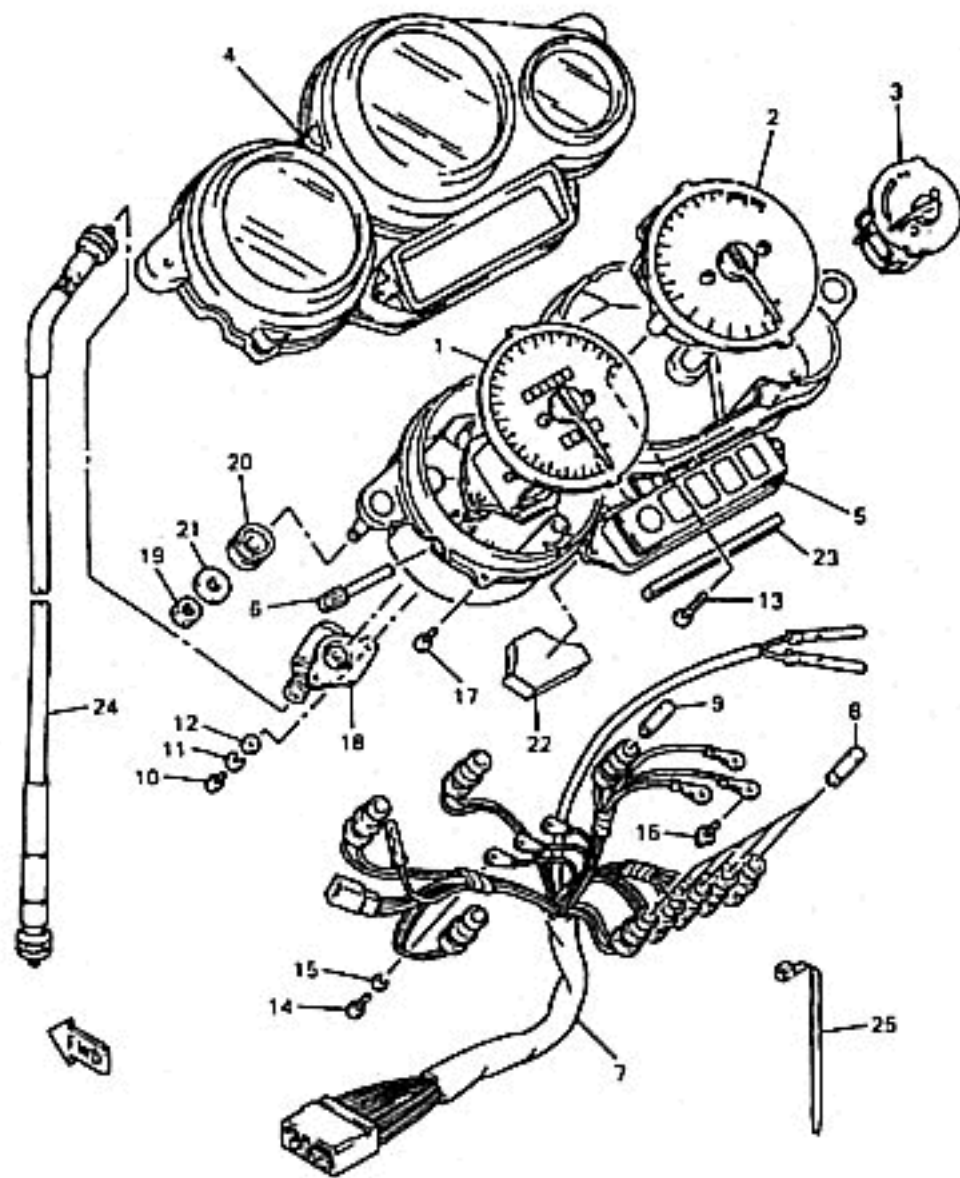

4SV300-6440

METER

Ref. No.	Part Number	Description	RJ	RJC	Remarks
1	4SV-83570-10-00	SPEEDOMETER ASSY	1	1	
2	4SV-83540-00-00	TACHOMETER ASSY	1	1	
3	4SV-83590-00-00	WATER TEMPERATURE ASSY ...	1	1	
4	4FM-83559-00-00	COVER, METER	1	1	
5	4FM-8353H-40-00	CASE, UNDER	1	1	
6	4SV-83578-00-00	KNOB, TRIP METER	1	1	
7	4FM-83509-80-00	SOCKET CORD ASSY	1	1	
8	4G1-84744-00-XX	BULB (12V-3.4W T10) (4R0-83517-00-00)	5	5	
9	3FV-83517-00-00	BULB (12V-1.7W, T6.5) (2GV-83517-00-00)	4	4	
10	98507-04010-00	SCREW, PAN HEAD	4	4	
11	92907-04100-00	WASHER, SPRING	4	4	
12	92907-04600-00	WASHER	4	4	
13	4NX-83546-00-00	BOLT	2	2	
14	98507-03010-00	SCREW, PAN HEAD	3	3	
15	92990-03100-00	WASHER (92907-03100-00)	3	3	
16	90159-03102-00	SCREW, WITH WASHER	3	3	
17	90164-04006-00	SCREW, TAPPING	5	5	
18	4FM-83520-00-00	SOCKET CORD ASSY	1	1	
19	95317-06600-00	NUT (95307-06600-00)	2	2	
20	4SV-83513-00-00	DAMPER	2	2	
21	902-01065-F3-00	WASHER, PLATE (70201-06380-00)	2	2