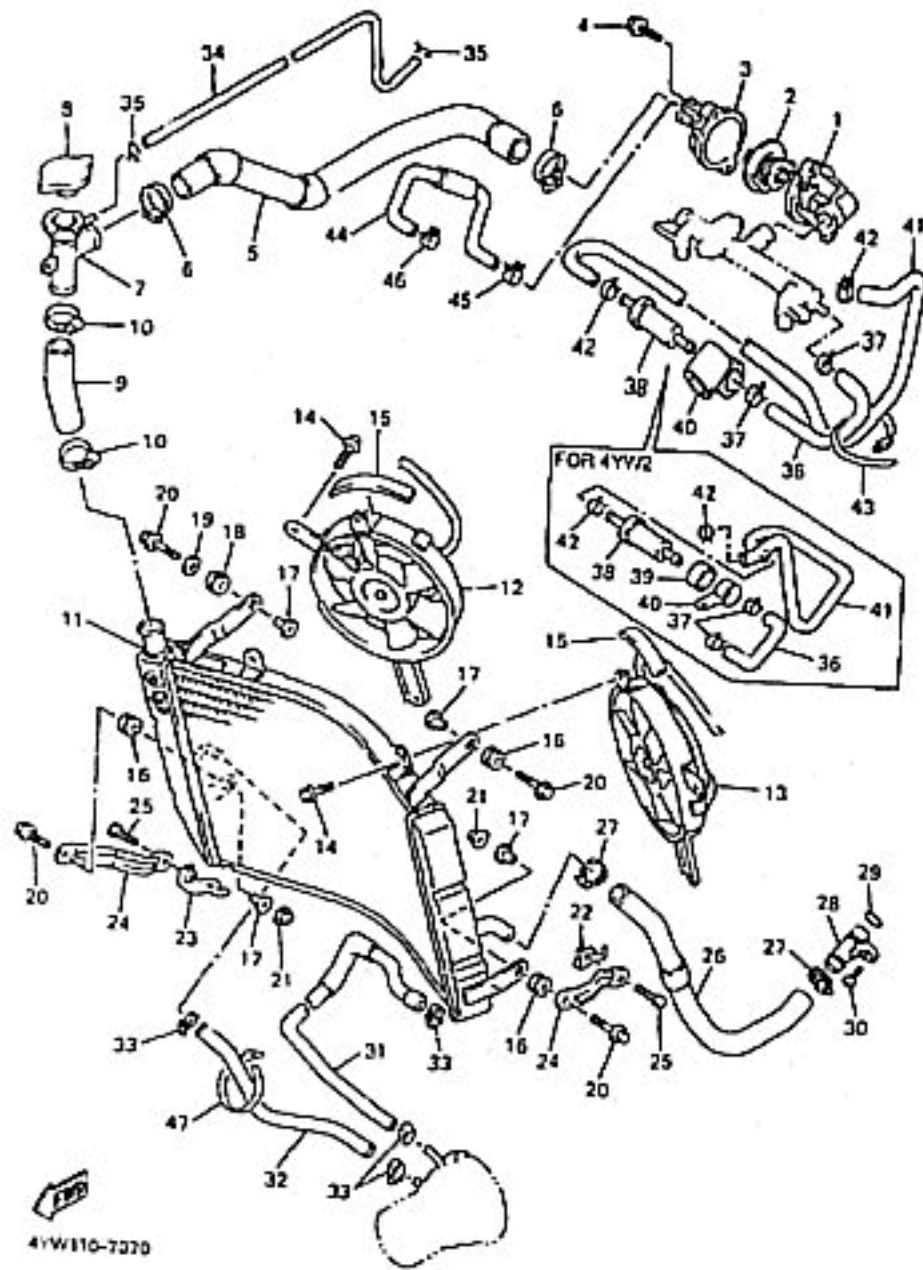

4YW110-7370

RADIATOR - HOSE

Ref. No.	Part Number	Description	RJ	RJC	Remarks
23	4SV-1244F-00-00	BRACKET 1	1	1	
24	4SV-12454-00-00	STAY, RADIATOR	2	2	
25	97017-06012-00	BOLT (97027-06012-00)	2	2	
26	4SV-12579-00-00	HOSE 4	1	1	
27	90450-38040-00	HOSE CLAMP ASSY	2	2	
28	2GH-12484-00-00	PIPE 4	1	1	
29	93210-23787-00	O-RING	1	1	
30	90110-06142-00	BOLT, HEXAGON SOCKET HEAD	1	1	
31	4SV-12588-00-00	HOSE 5	1	1	
32	4SV-12589-00-00	HOSE 6	1	1	
33	90450-22052-00	HOSE CLAMP ASSY (90450-22017-00)	4	4	
34	904-45083-J9-00	HOSE	1	1	
35	90467-08021-00	CLIP (90467-08075-00)	2	2	
36	4SV-12551-00-00	HOSE 7	1		NON-CA
	4YW-12551-00-00	HOSE 7		1	CA ONLY
37	90467-11044-00	CLIP (90467-12053-00)	2	2	
38	4SV-1240G-00-00	THERMOSTAT COVER ASSY	1		NON-CA
	4TV-1240G-00-00	THERMOSTAT COVER ASSY		1	CA ONLY
39	4YW-12498-00-00	PROTECTOR		1	CA ONLY
40	4TV-12572-00-00	ADAPTER		1	NON-CA
	4YW-12491-00-00	CLAMP 1		1	CA ONLY