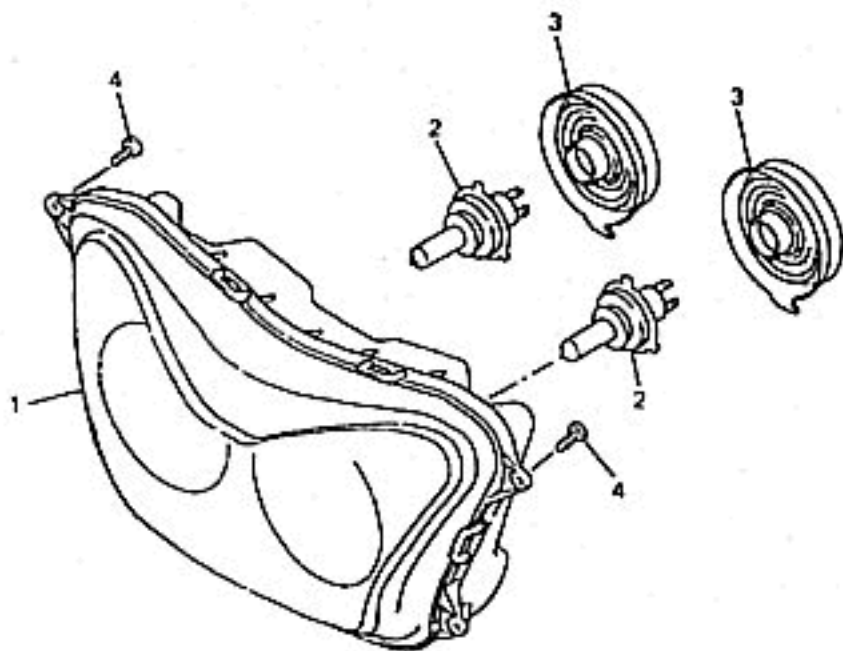

HEADLIGHT

Ref. No.	Part Number	Description	RJ	RJC	Remarks
1	4SV-84310-20-00	HEADLIGHT UNIT ASSY.....	1	1	
2	4SV-84314-10-00	BULB, HEADLIGHT.....	2	2	
3	4SV-84397-00-00	COVER, SOCKET.....	2	2	
4	97707-60014-00	SCREW, TAPPING.....	4	4	
5	4WN-84359-00-00	CORD, HEADLIGHT.....	1	1	