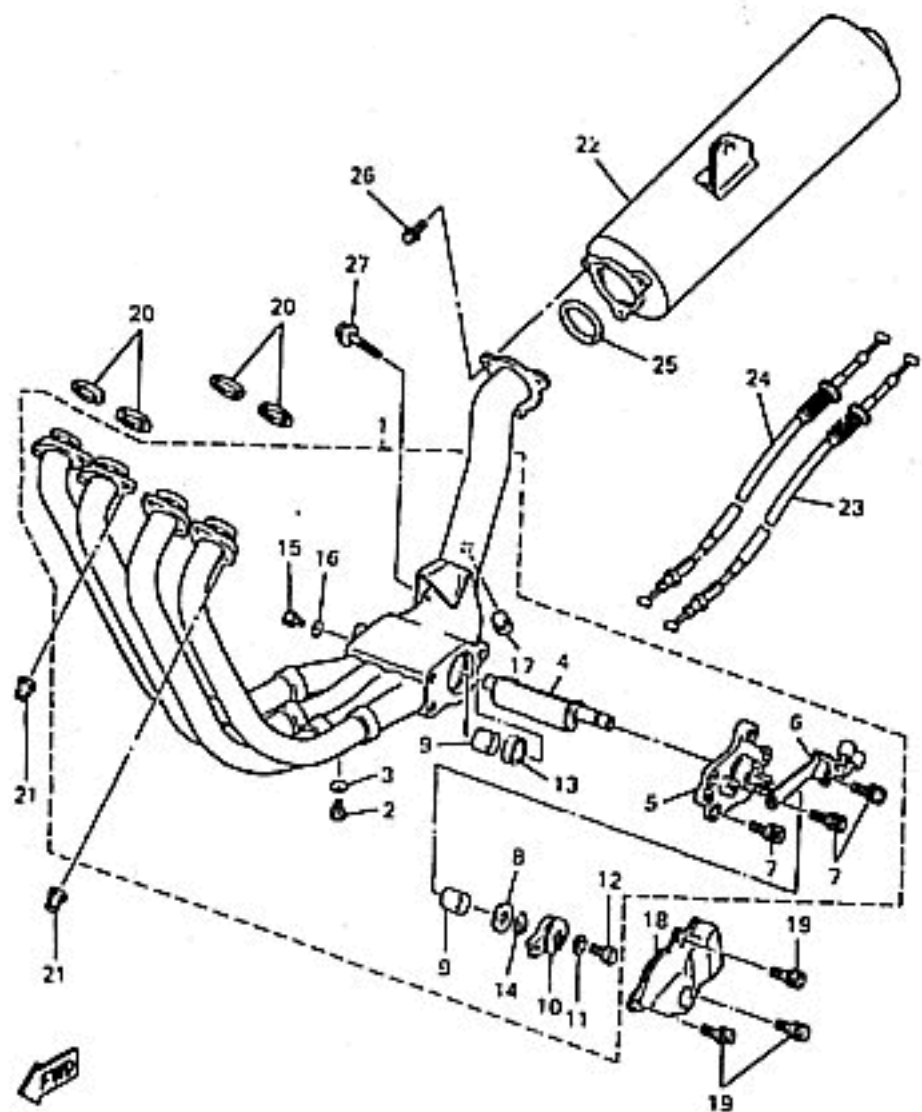

4SV300-6120

EXHAUST

Ref. No.	Part Number	Description	RJ	RJC	Remarks
1	4SV-14610-00-00	EXHAUST PIPE ASSY 1	1	1	
2	97080-06008-00	. BOLT	4	4	
3	92990-06600-00	. WASHER, PLATE	4	4	
4	4SV-14821-00-00	. ARM, SHAFT (VALVE)	1	1	
5	3GM-14811-00-00	. HOUSING	1	1	
6	2TK-14867-01-00	. BRACKET	1	1	
7	90119-06115-00	. BOLT, WITH WASHER	3	3	
8	902-01106-M5-00	. WASHER, PLATE	1	1	
9	4SV-14638-00-00	. COLLAR	2	2	
10	2TK-14865-01-00	. PULLEY	1	1	
11	902-01050-T4-00	. WASHER, PLATE	1	1	
12	97080-05012-00	. BOLT	1	1	
13	903-87106-U7-00	. COLLAR	1	1	
14	3GM-14683-00-00	. SPRING, HOOK	1	1	
15	91380-04006-00	. BOLT	2	2	
16	92990-04600-00	. WASHER, PLATE	2	2	
17	4FM-24181-00-00	. DAMPER, LOCATING 1	1	1	
18	4HD-14826-00-00	PROTECTOR, EXHAUST	1	1	
19	90119-06187-00	BOLT, WITH WASHER	3	3	
20	3YF-14613-01-00	GASKET, EXHAUST PIPE	4	4	
21	90179-08410-00	NUT	8	8	
22	4YW-14711-00-00	MUFFLER 1	1	1	
23	4FM-1133E-00-00	CABLE, PULLEY 1	1	1	
24	4FM-1133F-00-00	CABLE, PULLEY 2	1	1	
25	4SV-14714-00-00	GASKET, MUFFLER	1	1	
26	95824-08020-00	BOLT, FLANGE	3	3	
27	95814-08035-00	BOLT, FLANGE	1	1