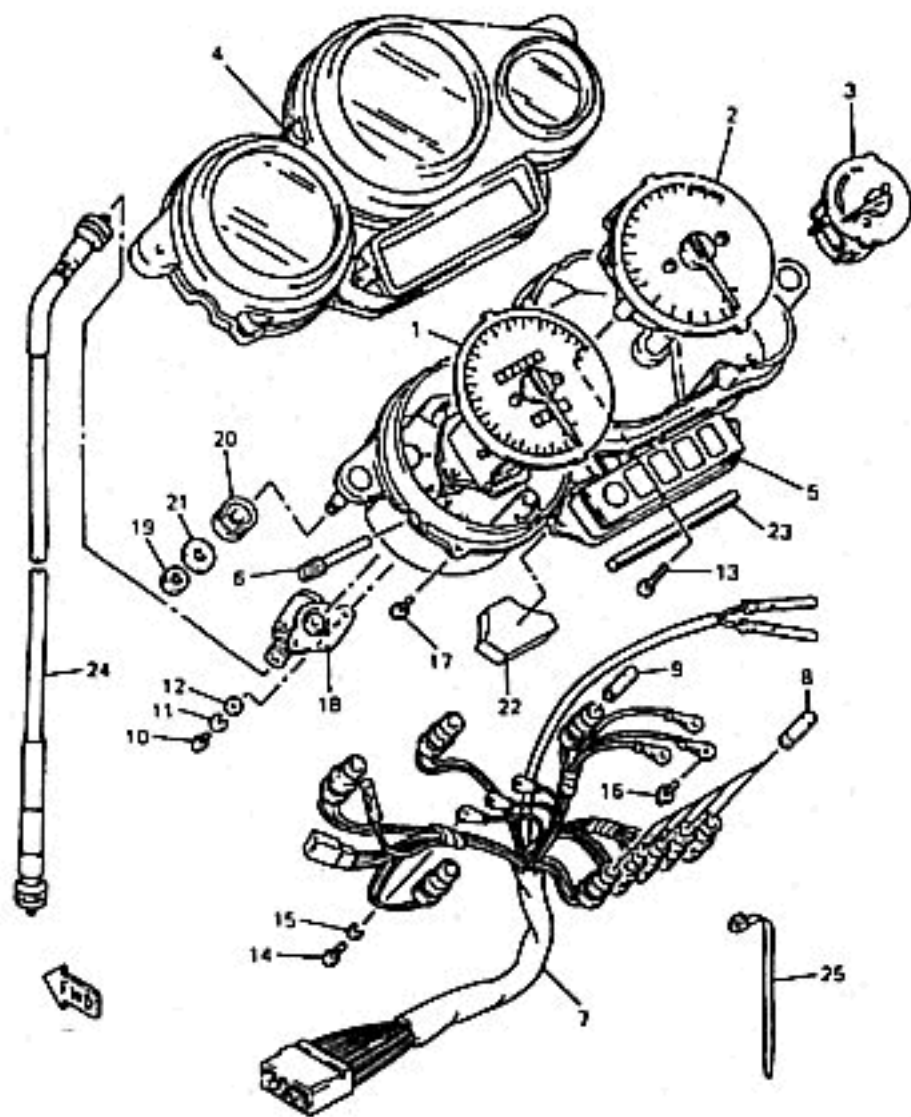

4SV300-6443

METER

Ref. No.	Part Number	Description	RJ	RJC	Remarks
22	4SV-83523-00-00	DAMPER	1	1	
23	4SV-83526-00-00	DAMPER 2	1	1	
24	4FM-83550-02-00	SPEEDOMETER CABLE ASSY	1	1	
25	90464-13073-00 [90464-13077-00]	CLAMP	1	1