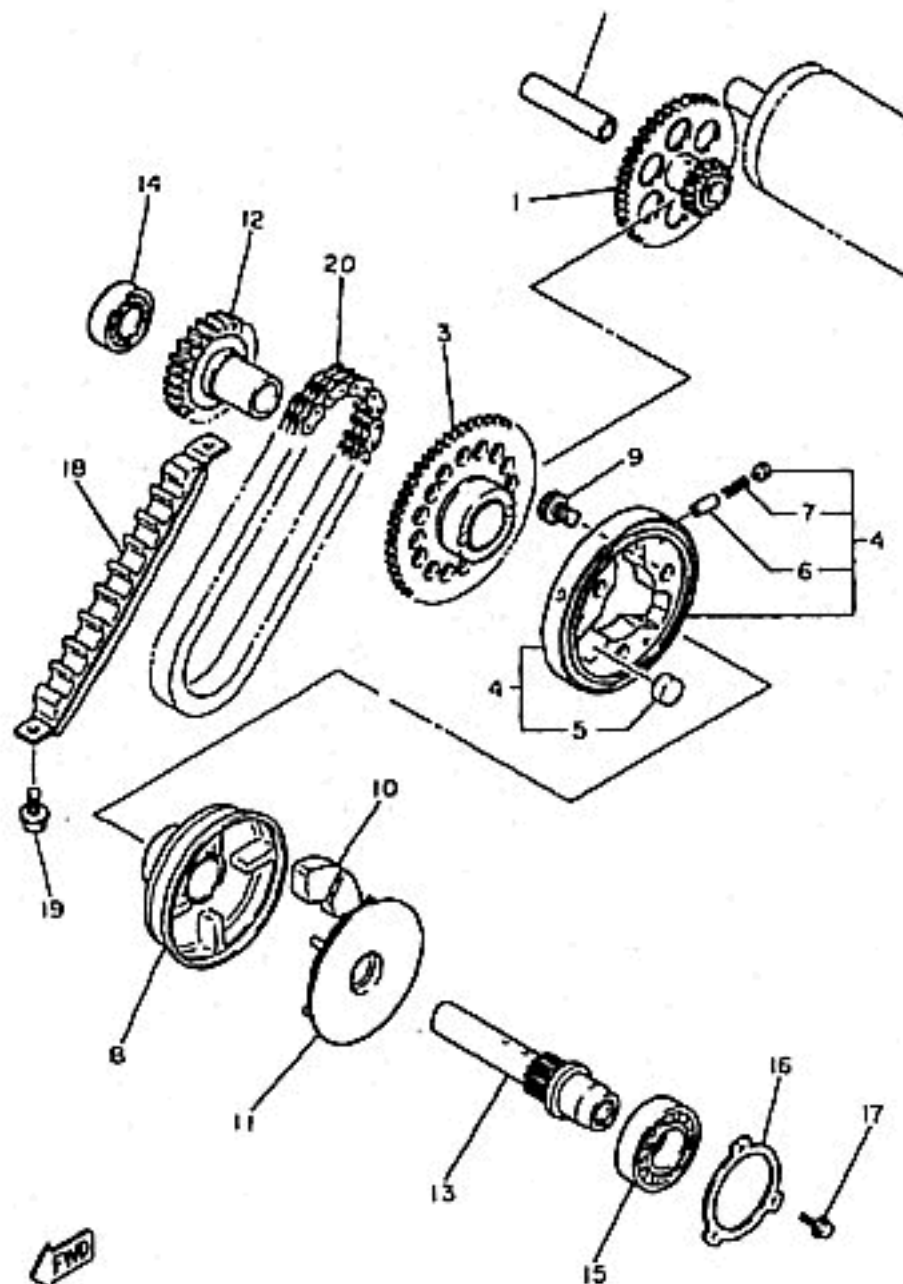

3K5351-9150

STARTER

Ref. No.	Part Number	Description	RJ	RJC	Remarks
1	3GM-15512-01-00	GEAR, IDLER 1.....	1	1	
2	51Y-15521-00-00	SHAFT 1.....	1	1	
3	4BH-15517-00-00	GEAR, IDLER 2.....	1	1	
4	3GM-15580-00-00	STARTER CLUTCH OUTER ASSY.....	1	1	
5	93615-12088-00	. PIN, DOWEL.....	3	3	
6	1J7-15583-01-00	. CAP, STARTER CLUTCH SPRING.....	3	3	
7	90501-04623-00	. SPRING, COMPRESSION.....	3	3	
8	3GM-15524-00-00	WHEEL, STARTER.....	1	1	
9	90110-08177-00	BOLT, HEXAGON SOCKET HEAD.....	3	3	
10	4H7-16155-01-00	ABSORBER 1.....	4	4	
11	3GM-15689-00-00	RETAINER.....	1	1	
12	3GM-15519-00-00	SPROCKET, STARTER 2.....	1	1	
13	3GM-15522-00-00	SHAFT 2.....	1	1	
14	93306-20321-00	BEARING.....	1	1	
15	93306-20529-00	BEARING (B6205) (93306-20501-00).....	1	1	
16	1AE-15381-00-00	PLATE, BEARING COVER.....	1	1	
17	95027-06016-00	BOLT, FLANGE.....	3	3	
18	4SV-11474-01-00	GUIDE, UPPER.....	1	1	
19	95817-06014-00	BOLT, FLANGE.....	2	2	
20	4SV-11456-00-00	CHAIN, PRIMARY.....	1	1