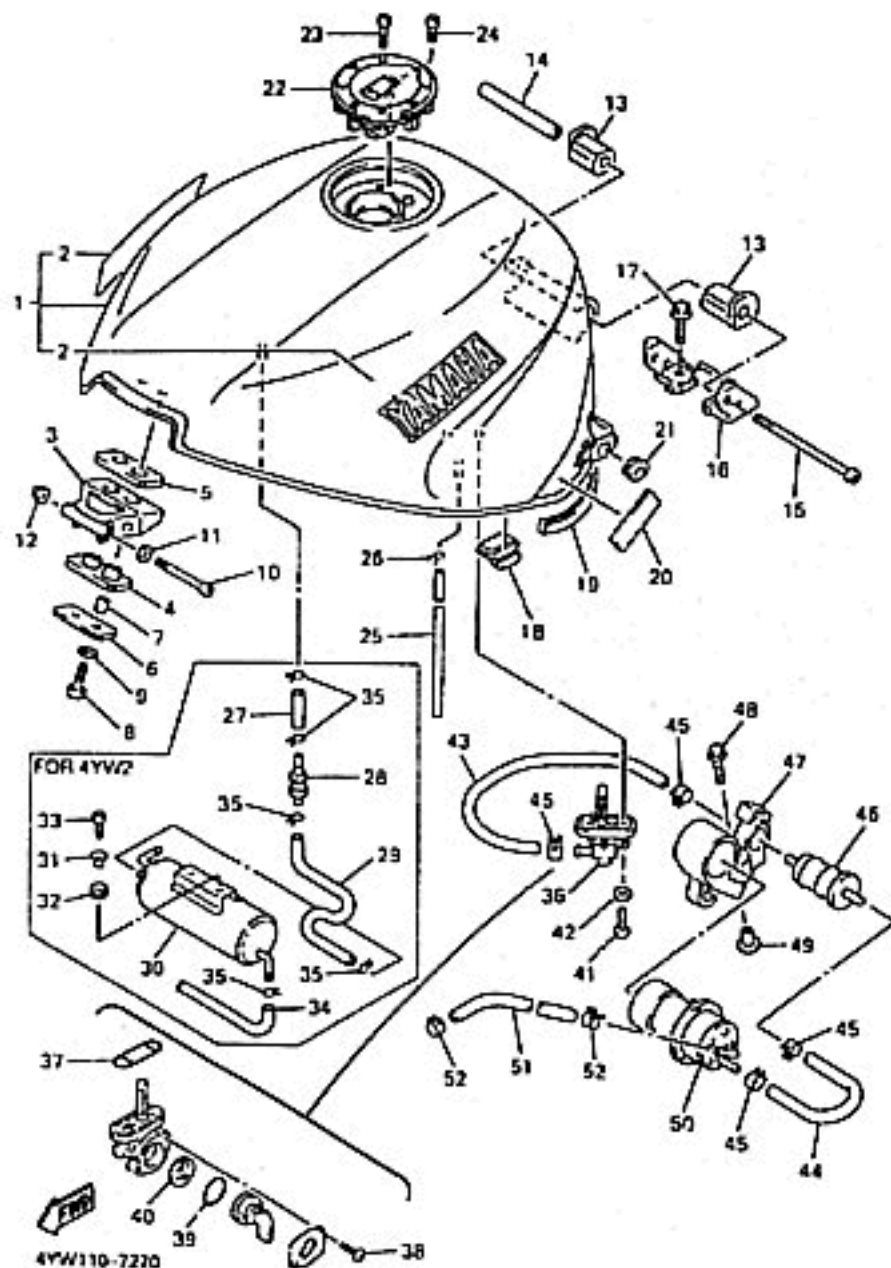

FUEL TANK

Ref. No.	Part Number	Description	RJ	RJC	Remarks
42	90202-05187-00	WASHER, PLATE (90202-05193-00)	2	2	
43	4SV-24311-00-00	PIPE, FUEL 1	1	1	
44	4SV-24312-00-00	PIPE 2	1	1	
45	90467-11044-00	CLIP (90467-12053-00)	4	4	
46	1FK-24560-01-00	FILTER ASSY (1FK-24560-00-00)	1	1	
47	4SV-24398-00-00	BAND 1	1	1	
48	90119-06097-00	BOLT, WITH WASHER	1	1	
49	90387-07391-00	COLLAR	1	1	
50	4SV-13907-00-00	FUEL PUMP COMP.	1	1	
51	904-45147-J4-00	HOSE	1	1	
52	90467-13123-00	CLIP	2	2