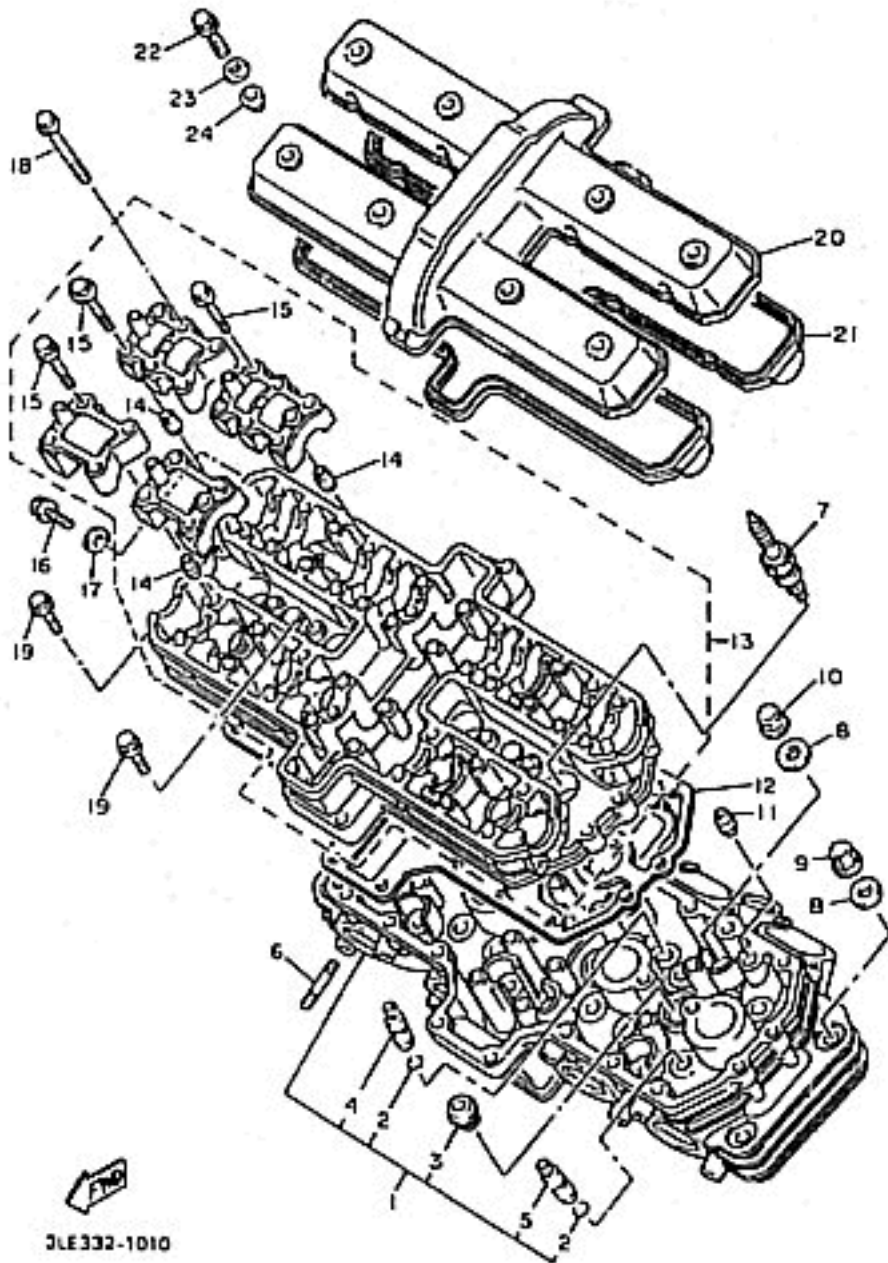

CYLINDER HEAD

Ref. No.	Part Number	Description	RJ	RJC	Remarks
21	4SV-11193-00-00	GASKET, HEAD COVER 1	1	1	
22	901-09064-F0-00	BOLT	8	8	
23	90209-11262-00	WASHER	8	3	
24	2GH-1111G-00-00	RUBBER, MOUNT 1	8	8	

3LE332-1010