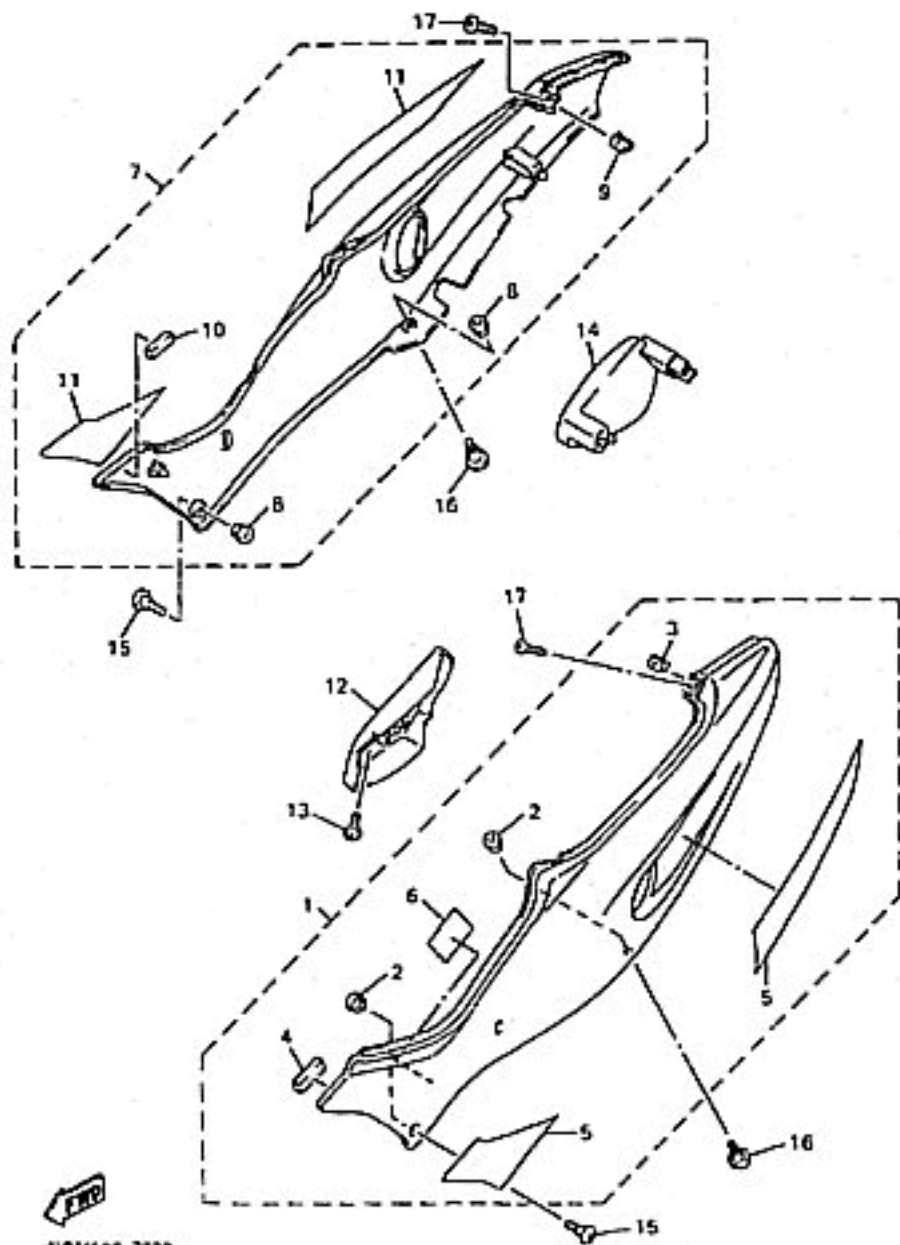

4VW110-7220

SIDE COVER

Ref. No.	Part Number	Description	RJ	RJC	Remarks
13	90159-06058-00	SCREW, WITH WASHER.....	1	1	
14	45V-21741-00-00	COVER, SIDE 4.....	1	1	
15	90150-06036-00	SCREW, ROUND HEAD.....	2	2	
16	90150-06036-00	SCREW, ROUND HEAD.....	2	2	
17	90154-05059-00	SCREW, BINDING.....	2	2