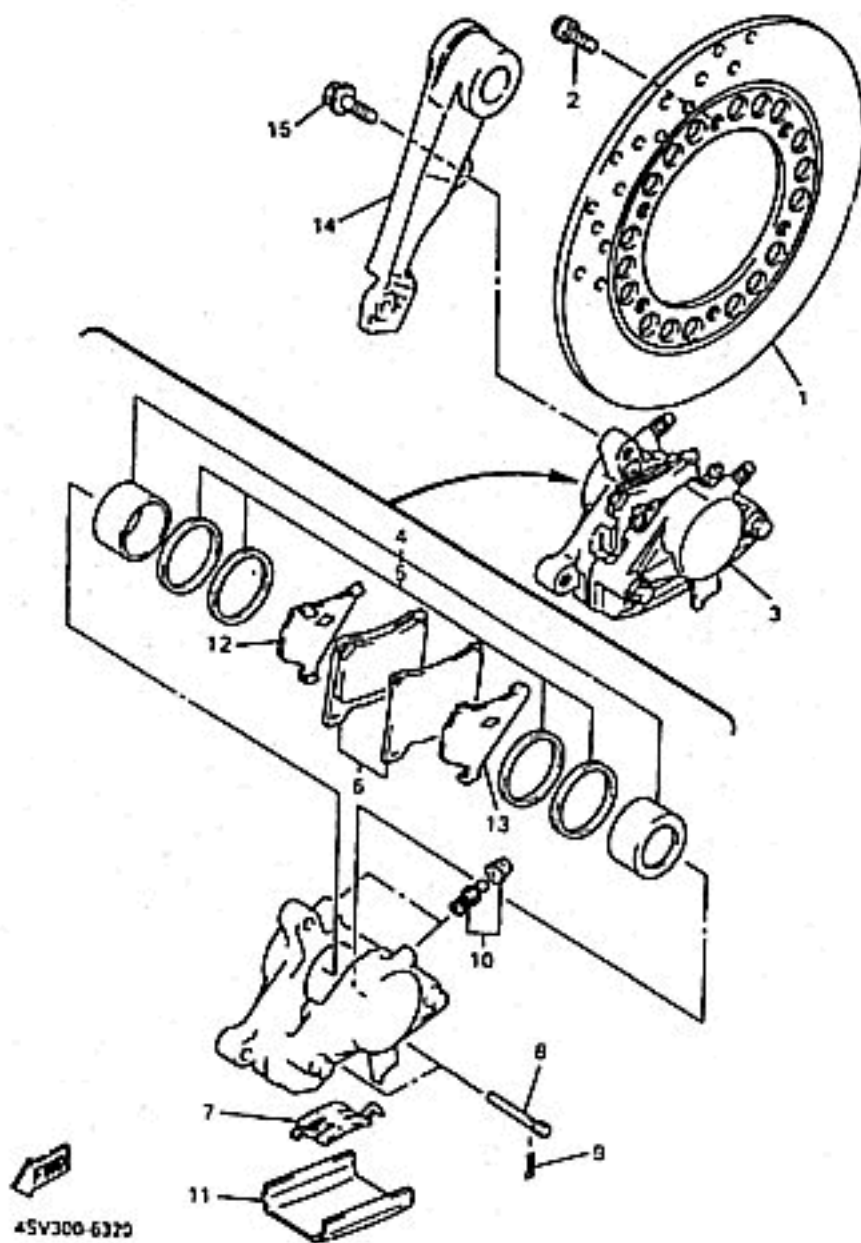

REAR BRAKE CALIPER

Ref. No.	Part Number	Description	RJ	RJC	Remarks
1	4SV-2582W-00-00	DISC, REAR BRAKE 2	1	1	
2	901-09083-G4-00	BOLT	6	6	
3	4SV-2580W-00-00	CALIPER ASSY, REAR 2	1	1	
4	31A-W0057-00-00	. PISTON ASSY, CALIPER	1	1	
5	31A-W0047-00-00	. CALIPER SEAL KIT	1	1	
6	4SV-W0045-50-00	. BRAKE PAD KIT	1	1	
7	29L-25919-A0-00	. SUPPORT, PAD	1	1	
8	3HE-25924-00-00	. PIN, PAD	2	2	
9	3GM-25925-00-00	. CLIP	2	2	
10	1J3-W0048-00-00	. BLEED SCREW KIT	1	1	
11	42H-25836-00-00	. COVER, DUST	1	1	
12	1FK-25827-00-00	. SHIM, CALIPER	1	1	
13	1FK-25828-00-00	. SHIM, CALIPER	1	1	
14	4FM-25819-01-00	BRACKET, CALIPER	1	1	
15	90105-10725-00	BOLT, WASHER BASED	2	2