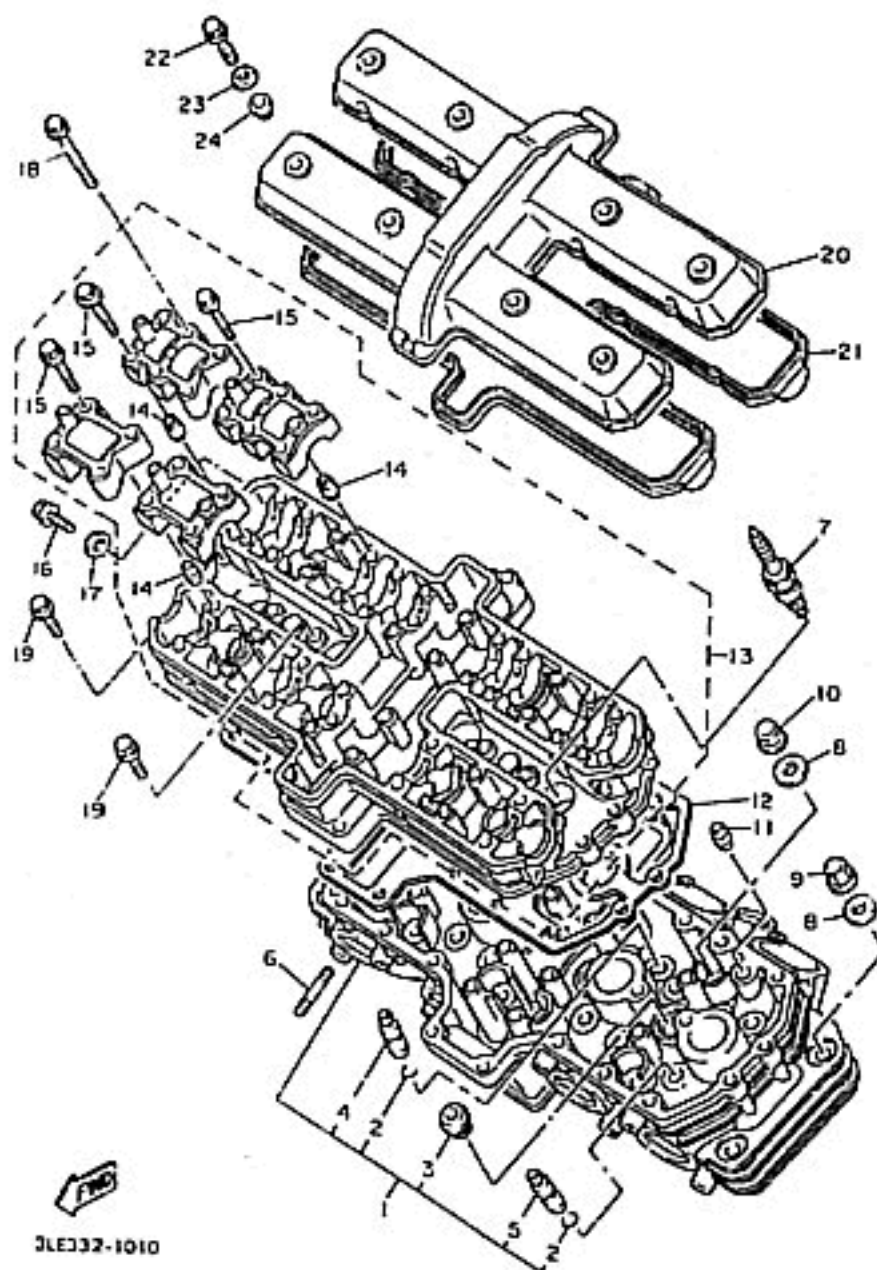

YAMAHA
1997 YZF1000RJ, RJC

Parts Catalogue

1997 YAMAHA YZF1000RJ, RJC

CAMSHAFT - CHAIN	A-12	METER	G-4,5
CARBURETOR	B-11,C-1	OIL CLEANER	B-8
CLUTCH	C-8,9	OIL PUMP	B-6,7
COWLING 1	F-8,9	PICK UP COIL - GOVERNOR	G-1
COWLING 2	F-10,11	RADIATOR - HOSE	B-3,4,5
CRANKCASE	C-3,4	REAR ARM	D-8,9
CRANKCASE COVER 1	C-5,6	REAR BRAKE CALIPER	E-10
CRANKSHAFT - PISTON	A-8,9	REAR MASTER CYLINDER	F-6,7
CYLINDER	A-7	REAR SUSPENSION	D-10
CYLINDER HEAD	A-5,6	REAR WHEEL	E-8,9
ELECTRICAL 1	G-8,9	SEAT	E-5
ELECTRICAL 2	G-10,11	SHIFT CAM - SHIFT FORK	C-12
EXHAUST	C-2	SHIFT SHAFT	D-1
FENDER	D-4,5	SIDE COVER	D-7
FLASHER LIGHT	G-3	STAND - FOOTREST	F-3,4
FRAME	D-2,3	STARTER	C-7
FRONT BRAKE CALIPER	E-7	STARTING MOTOR	G-2
FRONT FORK	D-12,E-1	STEERING	D-11
FRONT MASTER CYLINDER	E-12,F-1	STEERING HANDLE - CABLE	E-11
FRONT MASTER CYLINDER 2	F-2	TAIL LIGHT	G-7
FRONT WHEEL	E-6	TRANSMISSION	C-10,11
FUEL TANK	E-2,3,4	VALVE	A-10,11
GENERATOR	F-12	WATER PUMP	B-1,2
HEADLIGHT	G-6		
INTAKE	B-9,10		

3LE332-1010

CYLINDER HEAD

Ref. No.	Part Number	Description	RJ	RJC	Remarks
1	4SV-11102-00-00	CYLINDER HEAD ASSY	1	1	
2	93440-10153-00	. CIRCLIP	20	20	
3	90340-18101-00	. PLUG, STRAIGHT SCREW	4	4	
4	3GM-11133-10-00	. GUIDE, INTAKE VALVE	12	12	
5	3GM-11134-10-00	. GUIDE, EXHAUST VALVE	8	8	
6	95617-08625-00	BOLT, STUD	8	8	
7	NGK-DR8EA-00-00	PLUG, SPARK [NGK DR8EA] (94701-00333-00)	4	4	UR
	94701-00222-00	PLUG, SPARK (ND X24ESR-U)	4	4	UR
8	902-01103-M4-00	WASHER, PLATE	12	12	
9	90176-10075-00	NUT, CROWN	4	4	
10	90179-10584-00	NUT	8	8	
11	99530-10014-00	PIN, DOWEL (99530-10114-00)	2	2	
12	3FV-11182-00-00	GASKET, CYLINDER HEAD 2	1	1	
13	3GM-1115A-01-00	CAM CASE ASSY	1	1	
14	91808-16023-00	. PIN, DOWEL	16	16	
15	90105-06153-00	. BOLT, WASHER BASED	16	16	
16	95027-06012-00	BOLT, FLANGE	1	1	
17	90430-06014-00	GASKET	1	1	
18	90105-06541-00	BOLT, WASHER BASED	24	24	
19	901-05060-A0-00	BOLT, FLANGE (95027-06025-00)	11	11	
20	3GM-11191-00-00	COVER, CYLINDER HEAD 1 (3GM-11191-01-00)	1	1	