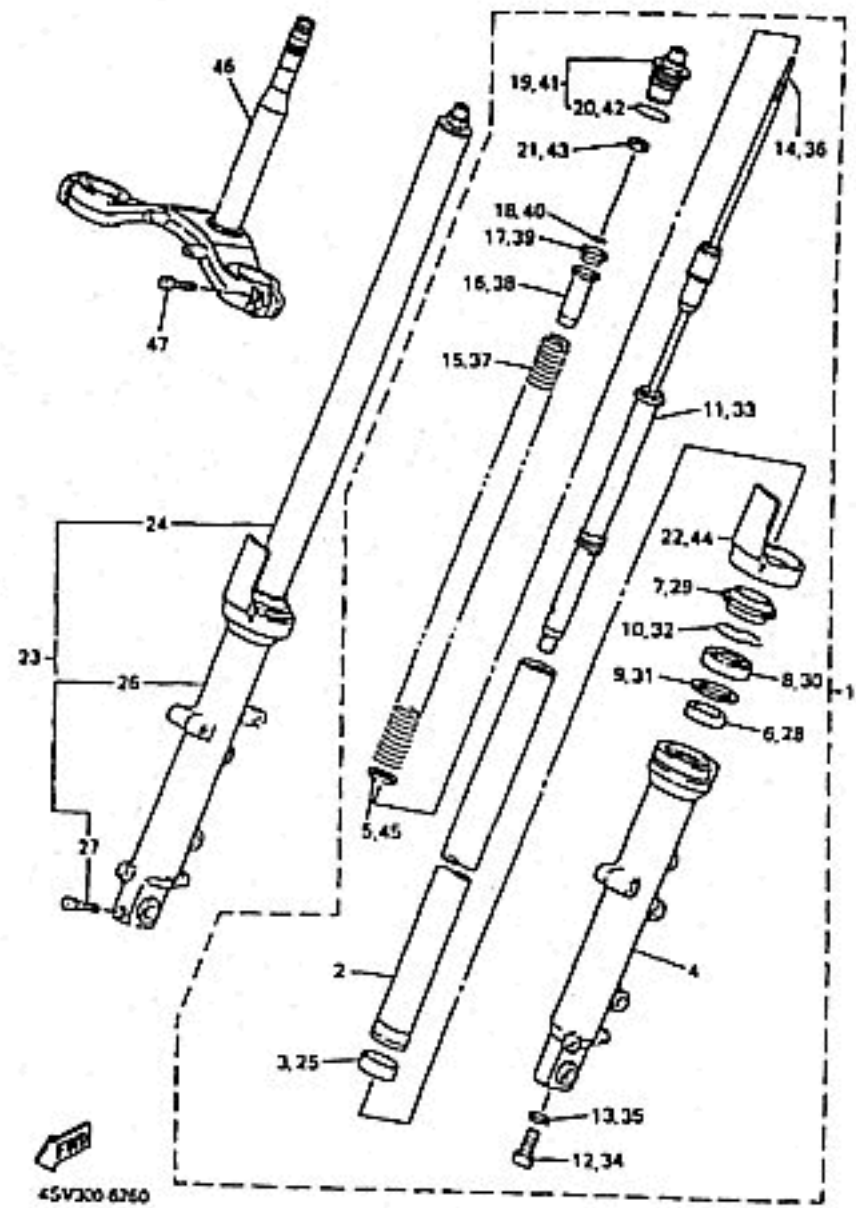

FRONT FORK

Ref. No.	Part Number	Description	RJ	RJC	Remarks
1	4SV-23102-00-00	FRONT FORK ASSY (L.H)	1	1	
2	4SV-23110-00-00	. INNER TUBE COMP.1	1	1	
3	4SV-23135-00-00	. METAL, SLIDE 2	1	1	
4	4SV-23106-00-00	. OUTER TUBE COMP. (L.H)....	1	1	
5	902-01231-E1-00	. WASHER, PLATE	1	1	
6	4SV-23125-00-00	. METAL, SLIDE 1	1	1	
7	4SV-23144-00-00	. SEAL, DUST.....	1	1	
8	4SV-23145-00-00	. OIL SEAL.....	1	1	
9	4SV-23115-00-00	. GUIDE, COVER UPPER	1	1	
10	4SV-23156-00-00	. CLIP, OIL SEAL	1	1	
11	4SV-23170-00-00	. CYLINDER COMP., FRONT FORK	1	1	
12	91317-10025-00	. BOLT.....	1	1	
13	90430-10171-00	. GASKET	1	1	
14	4SV-2318Y-00-00	. PLUNGER.....	1	1	
15	4SV-23141-00-00	. SPRING, FRONT FORK	1	1	
16	3GM-23117-A0-00	. GUIDE, SPRING.....	1	1	
17	3GM-2331K-A0-00	. SEAT, SPRING	1	1	
18	3GM-23153-A0-00	. RING, SNAP	1	1	
19	4SV-23111-00-00	. BOLT, CAP	1	1	
20	932-1040N-50-00	. O-RING.....	1	1	
21	95307-10600-00	. NUT	1	1	
22	4SV-2331G-00-00	. COVER	1	1	
23	4SV-23103-00-00	FRONT FORK ASSY (R.H).....	1	1	
24	4SV-23110-00-00	. INNER TUBE COMP.	1	1	
25	4SV-23135-00-00	. METAL, SLIDE 2	1	1