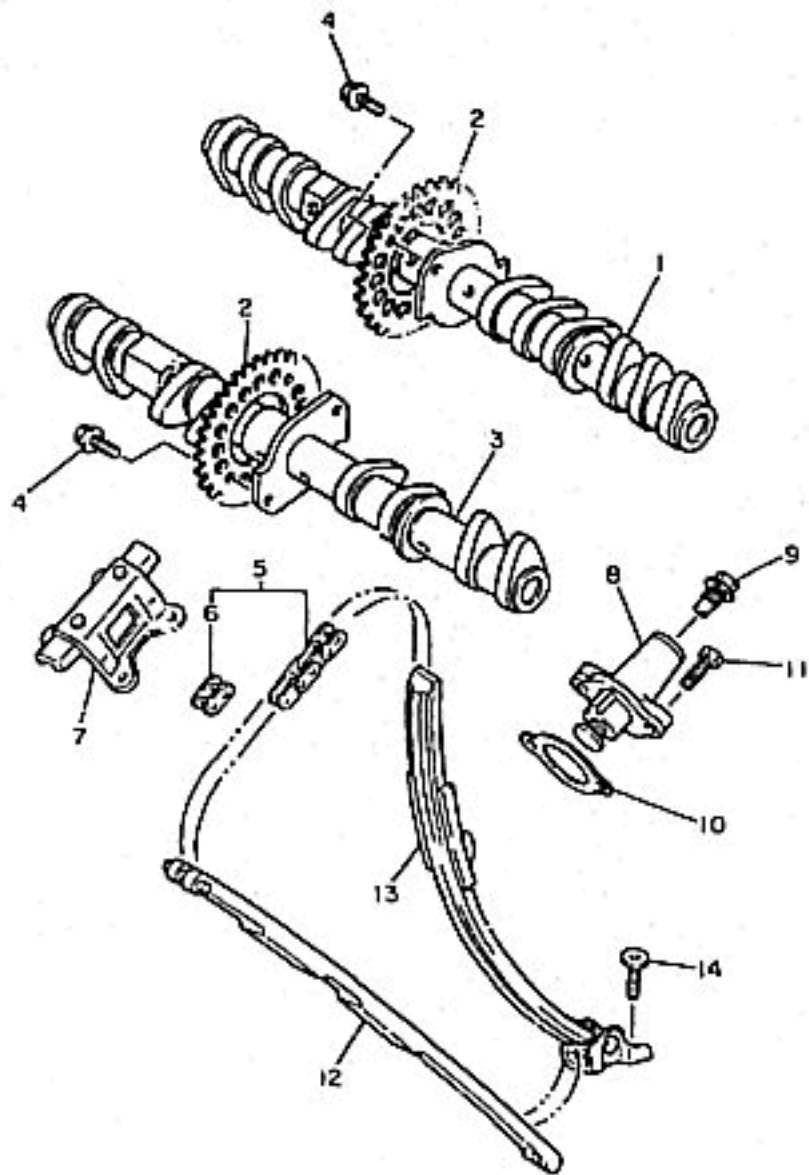

4YW110-7033

CRANKSHAFT - PISTON

Ref. No.	Part Number	Description	RJ	RJC	Remarks
7	93450-19095-00	CIRCLIP	8	8	
8	3GM-11650-10-00	CONNECTING ROD ASSY	4	4	
9	12R-11654-00-00	. BOLT, CONNECTING ROD	2	2	
10	90179-08327-00	. NUT	2	2	
11	3GM-11656-00-00	PLANE BEARING, CONNECTING ROD	8	8	UR BLUE
	3GM-11656-10-00	PLANE BEARING, CONNECTING ROD	8	8	UR BLACK
	3GM-11656-20-00	PLANE BEARING, CONNECTING ROD	8	8	UR BROWN
	3GM-11656-30-00	PLANE BEARING, CONNECTING ROD	8	8	UR GREEN

3LE332-9040

CAMSHAFT - CHAIN

Ref. No.	Part Number	Description	RJ	RJC	Remarks
1	4SV-12171-00-00	CAMSHAFT 1.....	1	1	
2	3GM-12176-00-00	SPROCKET, CAM CHAIN	2	2	
3	4SV-12181-00-00	CAMSHAFT 2.....	1	1	
4	90105-07342-00	BOLT, WASHER BASED	4	4	
5	9Y5-81011-07-00	CHAIN (DID219FS-108L)	1	1	
6	4SV-11498-00-00	. PIN, JOINT	1	1	
7	2GH-12241-00-00	GUIDE, STOPPER 2.....	1	1	
8	3GM-12210-00-00	TENSIONER ASSY, CAM CHAIN	1	1	
9	901-09112-F1-00	BOLT.....	1	1	
10	4BE-12213-00-00	GASKET, TENSIONER CASE	1	1	
11	901-05060-A0-00	BOLT, FLANGE (95027-06025-00)	2	2	
12	3GM-12251-00-00	DAMPER, CHAIN 1	1	1	
13	3GM-12252-01-00	DAMPER, CHAIN 2	1	1	
14	901-05065-A8-00	BOLT.....	2	2	