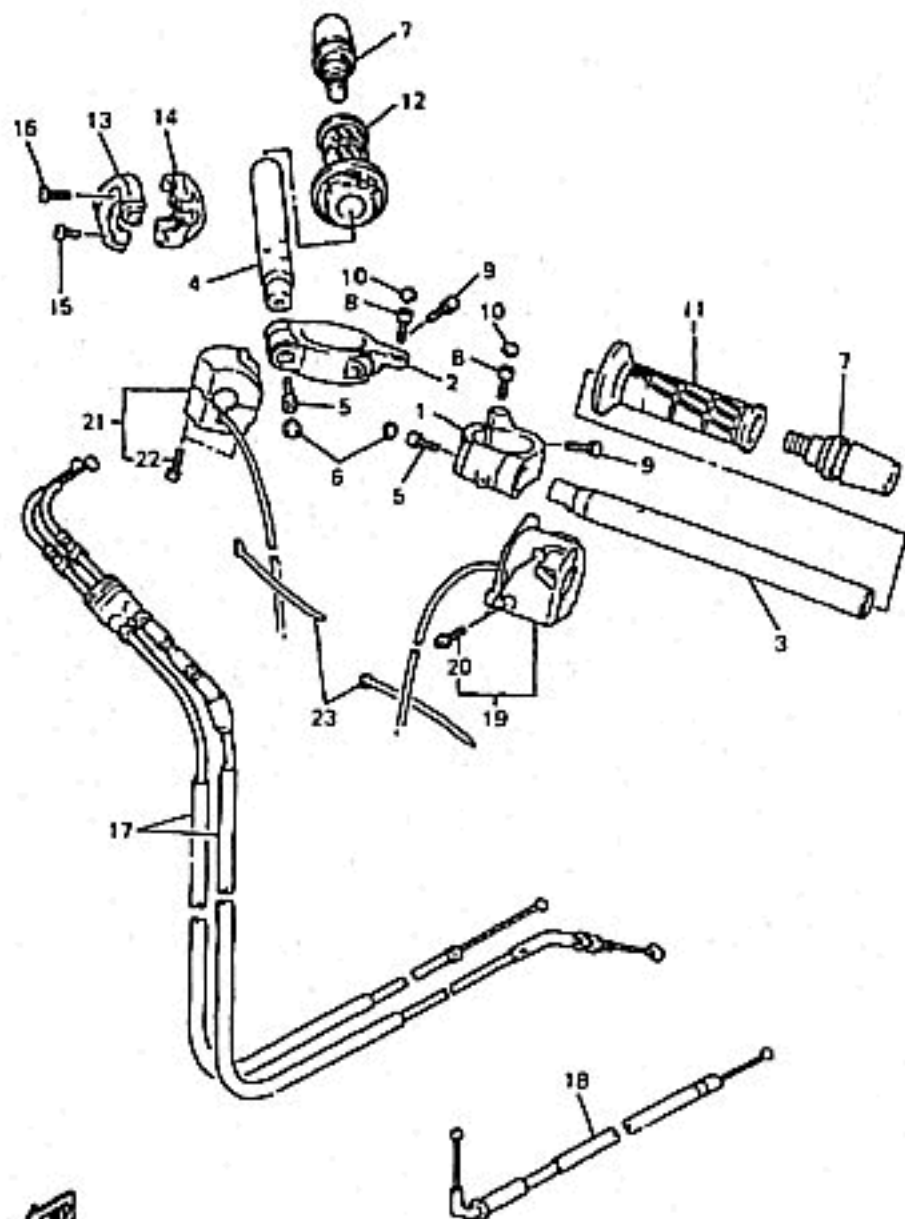

4SV300 6330

STEERING HANDLE - CABLE

Ref. No.	Part Number	Description	RJ	RJC	Remarks
1	4SV-26121-00-00	HANDLEBAR (LEFT).....	1	1	
2	4SV-26122-00-00	HANDLEBAR (RIGHT).....	1	1	
3	4SV-26111-00-00	HANDLEBAR.....	1	1	
4	4SV-26112-00-00	BAR, HANDLE.....	1	1	
5	91317-08025-00	BOLT.....	2	2	
6	34123-46900-00	CAP, BOLT.....	2	2	
7	4SV-26246-00-00	END, GRIP.....	2	2	
8	91317-06020-00	BOLT.....	2	2	
9	91317-08030-00	BOLT.....	2	2	
10	10L-23469-00-00	CAP, BOLT.....	2	2	
11	4FM-26241-00-00	GRIP (LEFT).....	1	1	
12	4FM-26240-00-00	GRIP ASSY.....	1	1	
13	3LN-26281-01-00	CAP, GRIP UPPER.....	1	1	
14	3LN-26282-01-00	CAP, GRIP LOWER.....	1	1	
15	98507-05020-00	SCREW, PAN HEAD.....	1	1	
16	98507-05025-00	SCREW, PAN HEAD.....	1	1	
17	4SV-26302-00-00	THROTTLE CABLE ASSY.....	1	1	
18	4SV-26331-00-00	CABLE, STARTER 1.....	1	1	
19	4WN-83973-00-00	SWITCH, HANDLE 3.....	1	1	
20	98507-05025-00	. SCREW, PAN HEAD.....	2	2	
21	4WN-83975-00-00	SWITCH, HANDLE 2.....	1	1	
22	98507-05018-00	. SCREW, PAN HEAD.....	2	2	
23	25G-83936-01-00	BAND, SWITCH CORD.....	2	2