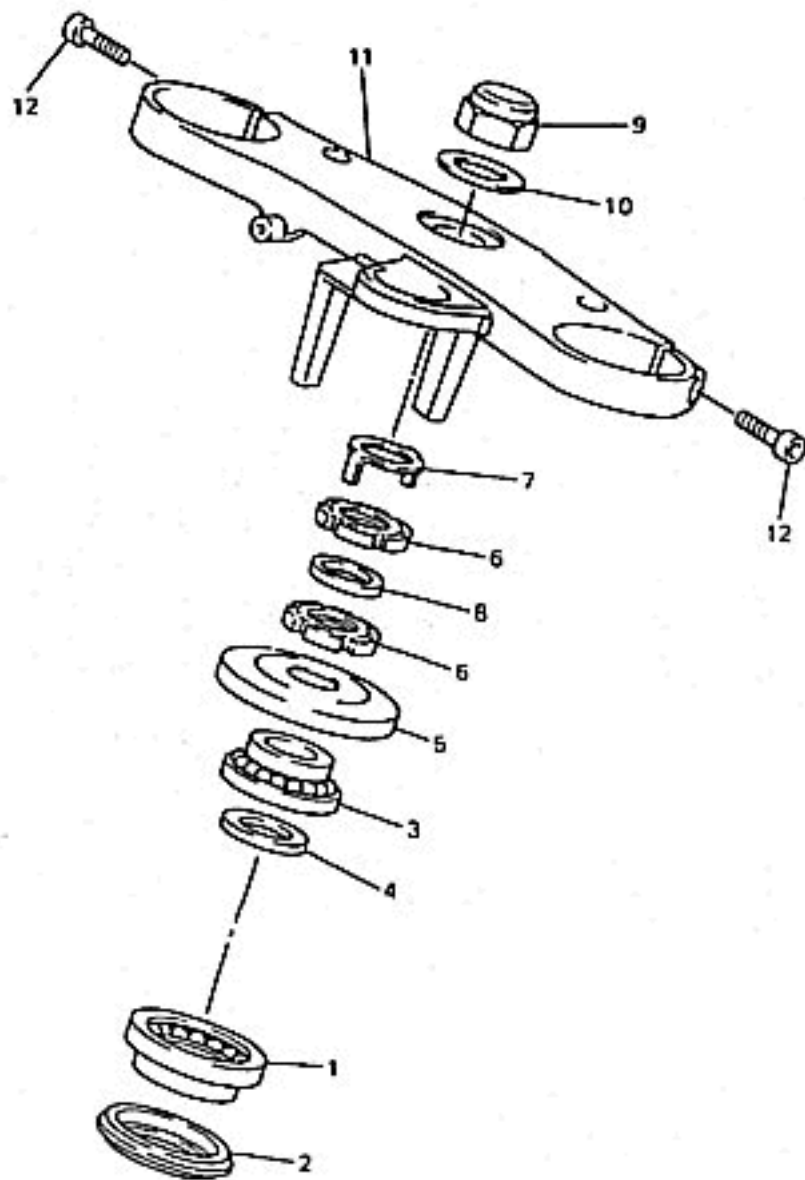

STEERING

Ref. No.	Part Number	Description	RJ	RJC	Remarks
1	93399-99932-00	BEARING.....	1	1	
2	3FV-23462-00-00	SEAL, STEERING.....	1	1	
3	93399-99931-00	BEARING.....	1	1	
4	90202-24190-00	WASHER, PLATE.....	1	1	
5	3GM-23415-00-00	COVER, BALL RACE 1.....	1	1	
6	90179-25615-00	NUT.....	2	2	
7	3YF-23418-00-00	WASHER, SPECIAL.....	1	1	
8	90202-26142-00	WASHER, PLATE.....	1	1	
9	90176-22081-00	NUT, CROWN.....	1	1	
10	902-01220-T0-00	WASHER, PLATE.....	1	1	
11	45V-23435-00-00	CROWN, HANDLE.....	1	1	
12	91314-08030-00	BOLT.....	2	2	

45V300-6250