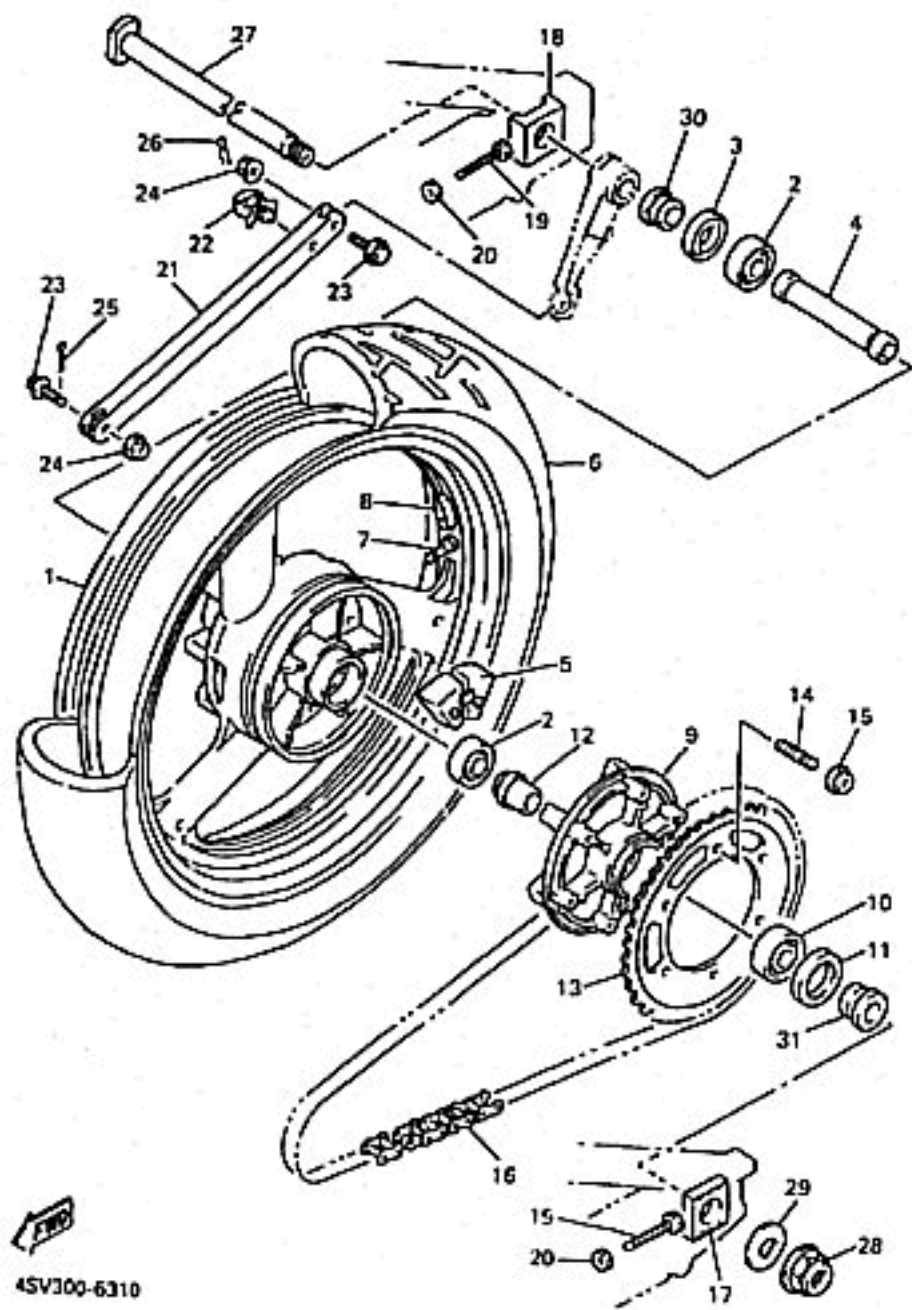

4SV300-6310

REAR WHEEL

Ref. No.	Part Number	Description	RJ	RJC	Remarks
20	95337-08600-00	NUT [95307-08600-00]	2	2	
21	4FM-25371-10-00	BAR, TENSION	1	1	
22	90464-23239-00	CLAMP	1	1	
23	90105-08321-00	BOLT, WASHER BASED	2	2	
24	95707-08500-00	NUT, FLANGE	2	2	
25	91490-20015-00	PIN, COTTER [91401-20015-00]	1	1	
26	90468-16099-00	CLIP	1	1	
27	4FM-25381-10-00	AXLE, WHEEL	1	1	
28	90185-24165-00	NUT, SELF-LOCKING	1	1	
29	902-01257-R5-00	WASHER, PLATE	1	1	
30	903-87280-5W-00	COLLAR	1	1	
31	903-87280-5X-00	COLLAR	1	1