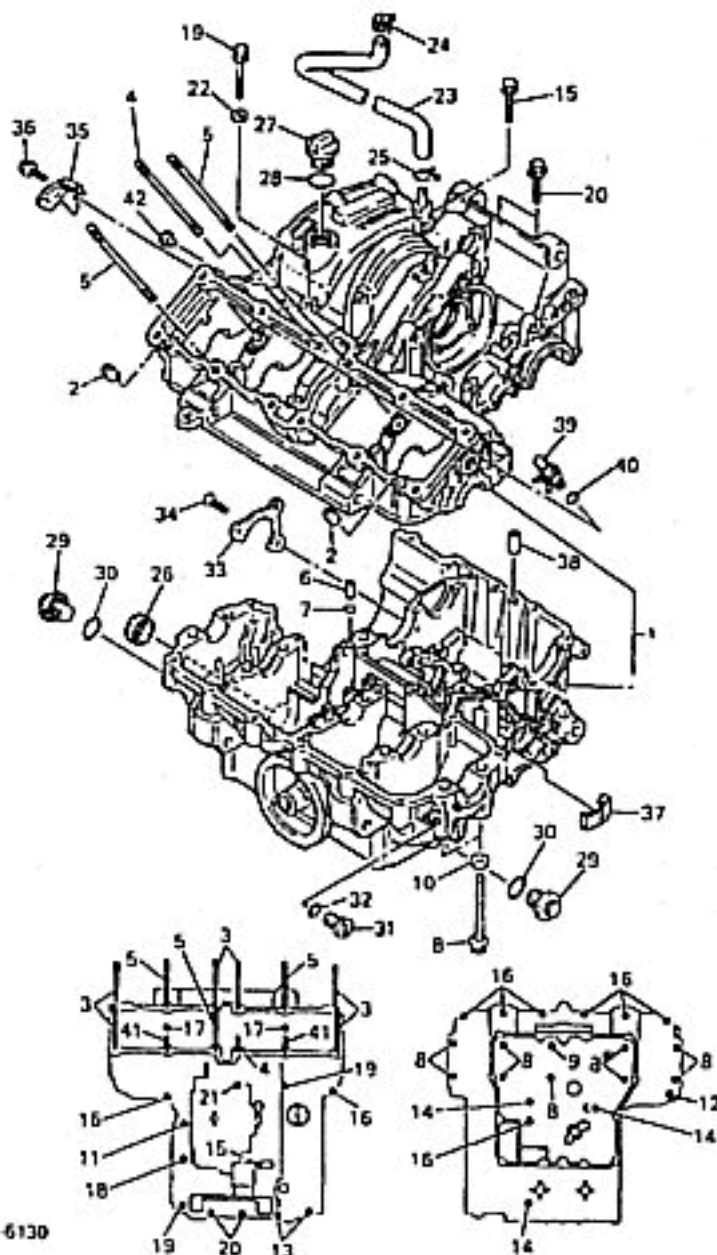

CRANKCASE

45V30C-6130

Ref. No.	Part Number	Description	RJ	RJC	Remarks
1	45V-15100-01-00	CRANKCASE ASSY.....	1	1	
2	99530-10014-00	PIN, DOWEL (99530-10114-00).....	2	2	
3	90116-10532-00	BOLT, STUD.....	6	6	
4	90116-10531-00	BOLT, STUD.....	1	1	
5	90116-10576-00	BOLT, STUD.....	3	3	
6	90387-05383-00	COLLAR.....	1	1	
7	93210-07135-00	O-RING.....	1	1	
8	90105-09373-00	BOLT, WASHER BASED.....	9	9	
9	90105-09580-00	BOLT, WASHER BASED.....	1	1	
10	902-01096-J9-00	WASHER, PLATE.....	4	4	
11	95817-06035-00	BOLT, FLANGE.....	1	1	
12	95817-00045-00	BOLT, FLANGE.....	1	1	
13	95817-06060-00	BOLT, FLANGE.....	2	2	
14	95817-06080-00	BOLT, FLANGE.....	3	3	
15	95817-06140-00	BOLT, FLANGE.....	1	1	
16	95817-08045-00	BOLT, FLANGE.....	9	9	
17	95817-08055-00	BOLT, FLANGE.....	2	2	
18	95817-08065-00	BOLT, FLANGE.....	1	1	
19	95817-08090-00	BOLT, FLANGE.....	2	2	
20	95817-08060-00	BOLT, FLANGE.....	2	2	
21	90105-09555-00	BOLT, WASHER BASED.....	1	1	
22	90201-08087-00	WASHER, PLATE.....	1	1	
23	3FV-11166-00-00	PIPE, BREATHER 1.....	1	1	
24	90467-15054-00	CLIP.....	1	1