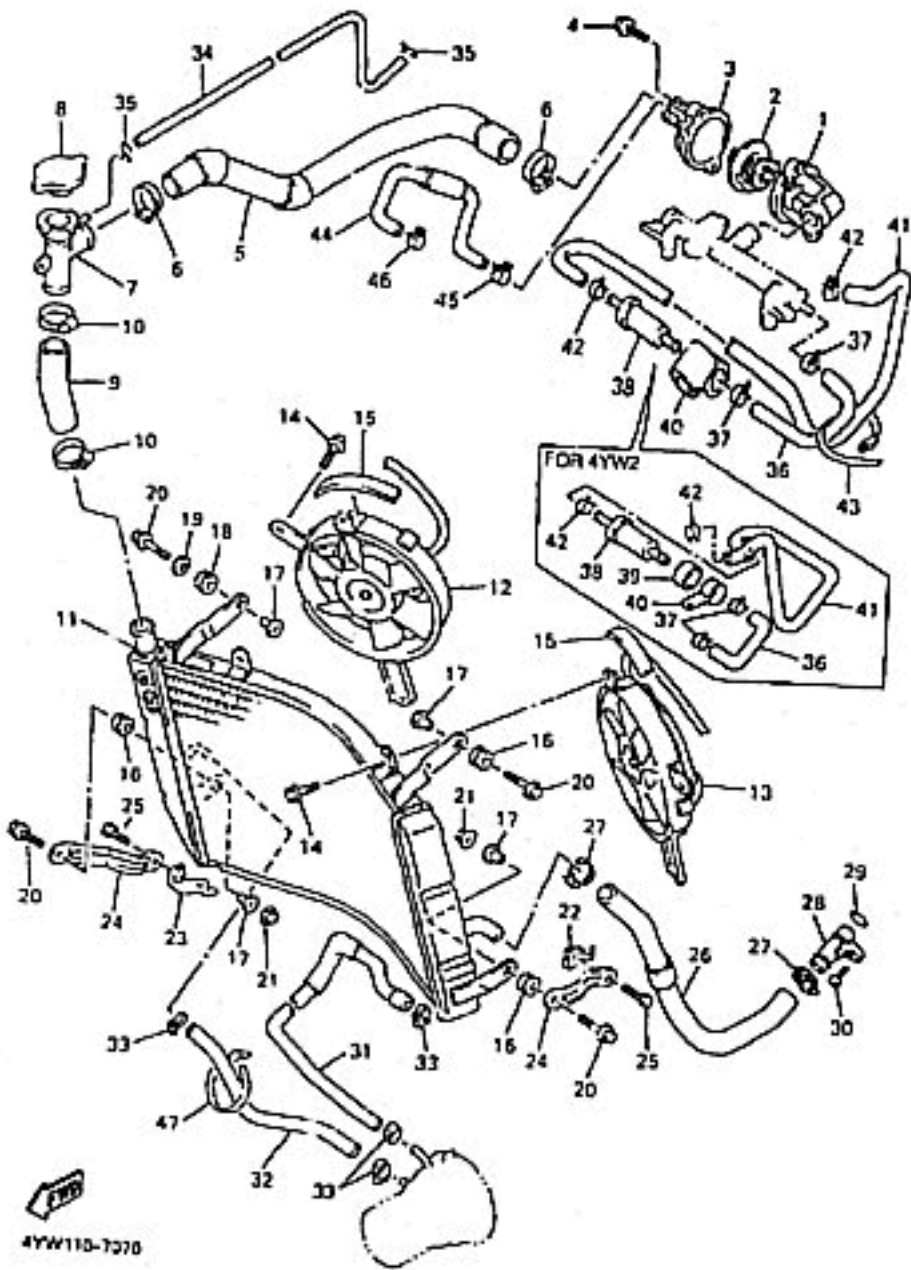

4YW110-7070

RADIATOR - HOSE

Ref. No.	Part Number	Description	RJ	RJC	Remarks
1	3GM-12417-00-00	HOUSING, THERMOSTAT	1	1	
2	4FM-12410-00-00	THERMOSTAT ASSY	1	1	
3	3FV-1240G-00-00	THERMOSTAT COVER ASSY	1	1	
4	901-05060-A0-00	BOLT, FLANGE (95027-06025-00)	2	2	
5	4SV-12576-00-00	HOSE 1	1	1	
6	90450-38040-00	HOSE CLAMP ASSY	2	2	
7	4SV-12591-00-00	SUPT, FILLER NECK	1	1	
8	4JH-12462-00-00	CAP, RADIATOR	1	1	
9	4SV-12577-00-00	HOSE 2	1	1	
10	90450-38040-00	HOSE CLAMP ASSY	2	2	
11	4SV-12461-01-00	RADIATOR ASSY	1	1	
12	4SV-12405-01-00	BLOWER ASSY	1	1	
13	4SV-12405-11-00	BLOWER ASSY	1	1	
14	95817-06010-00	BOLT, FLANGE	6	6	
15	2TV-21638-00-00	DAMPER 1	2	2	
16	90480-15363-00	GROMMET	3	3	
17	90387-07391-00	COLLAR	4	4	
18	9048G-10542-00	GROMMET	1	1	
19	902-01065-F3-00	WASHER, PLATE (90201-06380-00)	1	1	
20	95817-06025-00	BOLT, FLANGE (95827-06025-00)	4	4	
21	95707-06500-00	NUT, FLANGE	2	2	
22	4SV-1244E-01-00	BRACKET 1	1	1