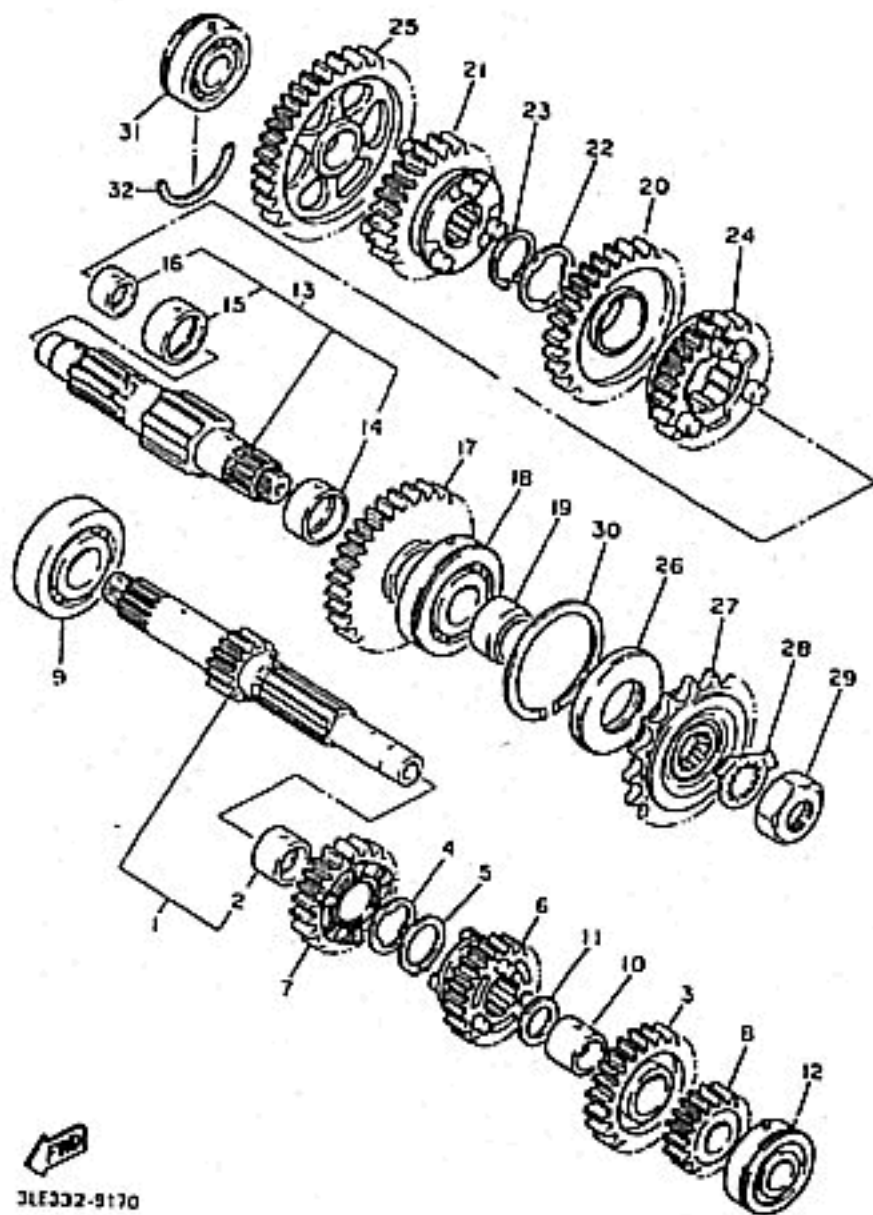

TRANSMISSION

Ref. No.	Part Number	Description	RJ	RJC	Remarks
1	3LE-W1741-00-00	MAIN AXLE ASSY	1	1	
2	903-87253-M6-00	. COLLAR.....	1	1	
3	2GH-17151-00-00	GEAR, 5TH PINION (27T)	1	1	
4	90209-22191-00	WASHER	1	1	
5	93440-25084-00	CIRCLIP	1	1	
6	2GH-17131-01-00	GEAR, 3RD PINION	1	1	
7	2GH-17141-00-00	GEAR, 4TH PINION (23T).....	1	1	
8	2GH-17121-00-00	GEAR, 2ND PINION (18T)	1	1	
9	93306-30525-00	BEARING (B6305).....	1	1	
10	903-87203-M7-00	COLLAR.....	1	1	
11	902-01200-K3-00	WASHER, PLATE	1	1	
12	93306-20455-00	BEARING.....	1	1	
13	4SV-W1742-00-00	DR.VE AXLE ASSY.....	1	1	
14	903-87270-7Y-00	. COLLAR.....	1	1	
15	903-87281-T8-00	. COLLAR.....	1	1	
16	903-87211-T9-00	. COLLAR.....	1	1	
17	3GM-17221-00-00	GEAR, 2ND WHEEL (32T)	1	1	
18	93305-30501-00	BEARING.....	1	1	
19	903-87255-V9-00	COLLAR.....	1	1	
20	3GM-17231-01-00	GEAR, 3RD WHEEL	1	1	
21	3GM-17241-00-00	GEAR, 4TH WHEEL (27T).....	1	1	
22	90209-25196-00	WASHER	1	1	
23	93440-28062-00	CIRCLIP	1	1	
24	3GM-17251-00-00	GEAR, 5TH WHEEL (28T).....	1	1	
25	2GH-17211-02-00	GEAR, 1ST WHEEL.....	1	1