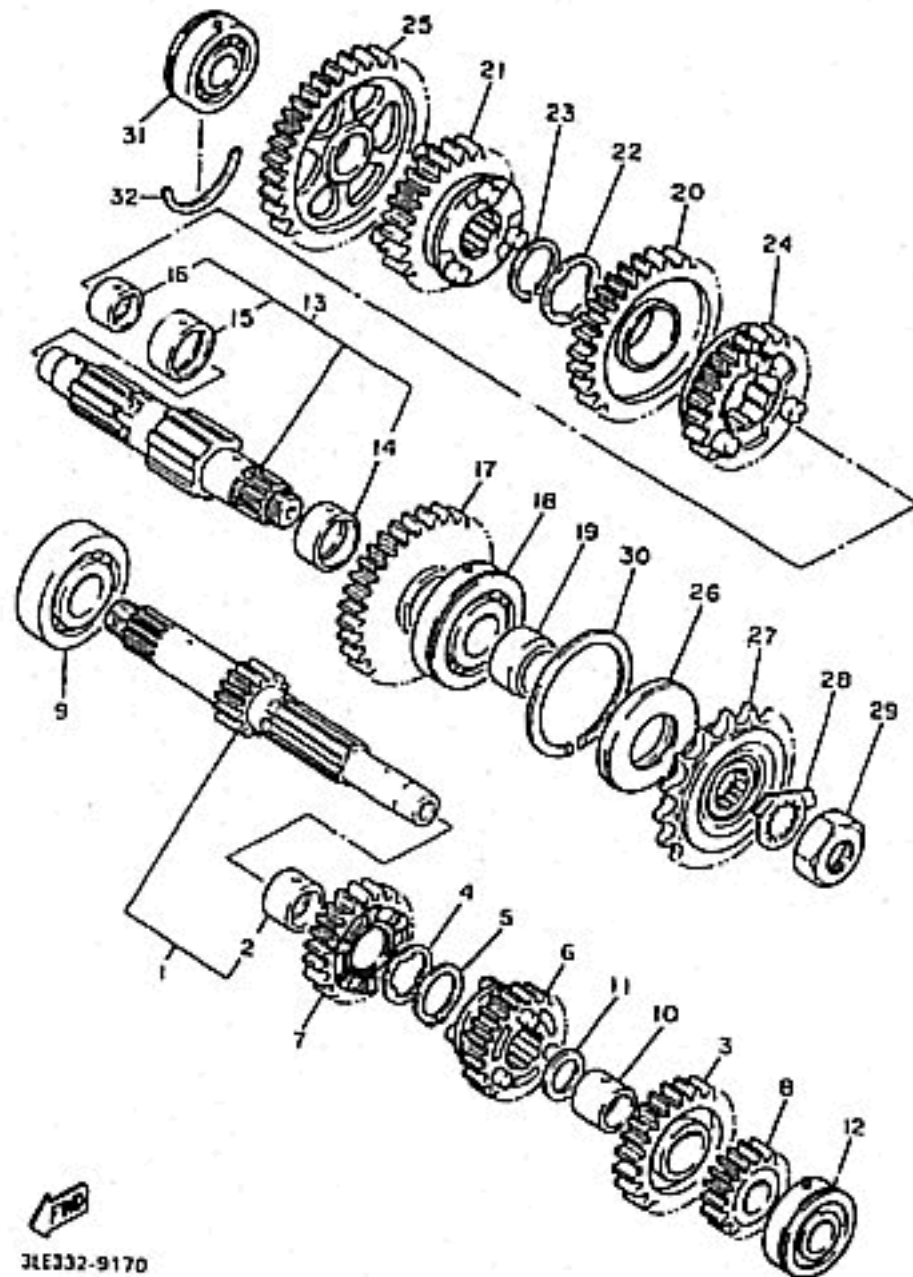

TRANSMISSION

3LE332-9170

Ref. No.	Part Number	Description	RJ	RJC	Remarks
26	93102-35423-00	OIL SEAL.....	1	1	
27	2GH-17460-11-00	SPROCKET, DRIVE 17T(2GH1746170).....	1	1	
28	90215-21290-00	WASHER, LOCK.....	1	1	
29	90179-18667-00	NUT.....	1	1	
30	27817-42401-00	CIRCLIP 1.....	1	1	
31	93306-20455-00	BEARING.....	1	1	
32	93440-45144-00	CIRCLIP.....	1	1