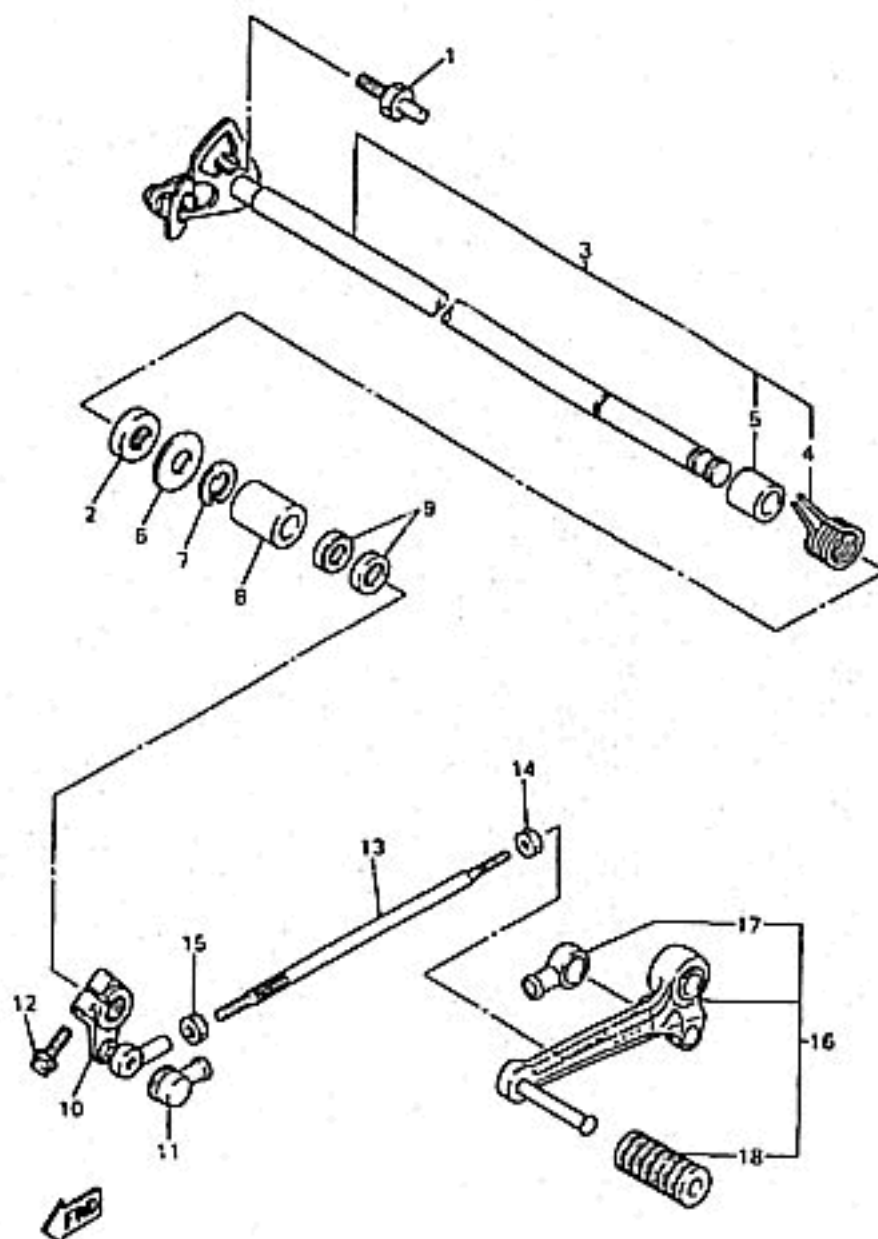

4HO300-3190

SHIFT SHAFT

Ref. No.	Part Number	Description	RJ	RJC	Remarks
1	4G0-18127-00-00	STOPPER, SCREW	1	1	
2	93102-12321-00	OIL SEAL (93101-12004-00)	1	1	
3	1AE-18101-01-00	SHIFT SHAFT ASSY	1	1	
4	90508-32682-00	. SPRING, TORSION	1	1	
5	903-87114-K8-00	. COLLAR	1	1	
6	90201-12575-00	WASHER, PLATE	1	1	
7	99006-10600-00	CIRCLIP (99001-10600-00)	1	1	
8	90560-12191-00	SPACER	1	1	
9	93109-12053-00	OIL SEAL (SDO 12/18/4-1)	2	2	
10	2GH-18112-01-00	ARM, SHIFT	1	1	
11	2HS-18154-00-00	COVER, DUST	1	1	
12	95824-06020-00	BOLT, FLANGE	1	1	
13	1WG-18115-01-00	ROD, SHIFT	1	1	
14	90170-06228-00	NUT(COUNTER CLOCKWISE)	1	1	
15	95304-06700-00	NUT	1	1	
16	4FM-18110-01-00	SHIFT PEDAL ASSY	1	1	
17	2HS-18154-00-00	. COVER, DUST	1	1	
18	1321B-11301-00	. COVER, SHIFT PEDAL	1	1