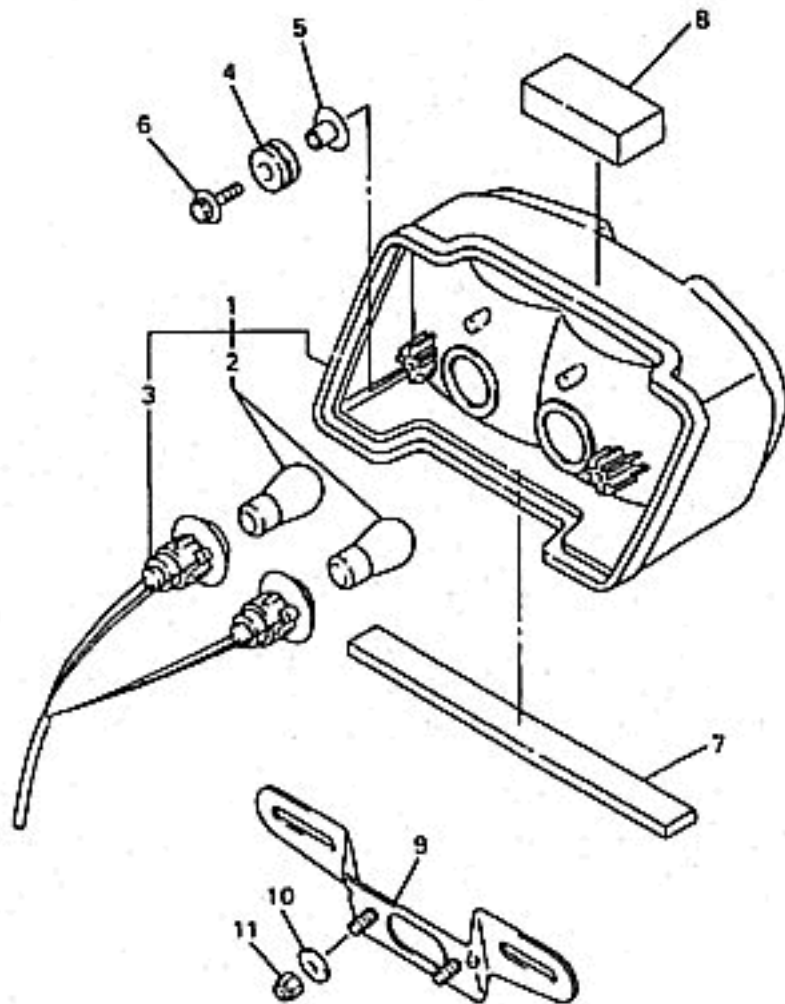

TAILLIGHT

Ref. No.	Part Number	Description	RJ	RJC	Remarks
1	4SV-84710-10-00	TAILLIGHT UNIT ASSY	1	1	
2	1A2-84714-41-00	. BULB, TAILLIGHT (12V 21/5W) (36Y-84714-40-00).....	2	2	
3	4GD-84735-00-00	. CORD ASSY	1	1	
4	90480-18276-00	GROMMET	2	2	
5	903-87077-M3-00	COLLAR.....	2	2	
6	90119-06118-00	BOLT, WITH WASHER	2	2	
7	1NL-28378-00-00	PAD.....	1	1	
8	56J-2472F-00-00	SUPPORT, TAIL COVER	1	1	
9	4WN-84751-00-00	BRACKET, LICENSE.....	1	1	
10	902-D1065-F3-00	WASHER, PLATE (90201-06380-00)	2	2	
11	95617-06100-00	NUT, U (95607-06100-00)	2	2	

4YW110-7460