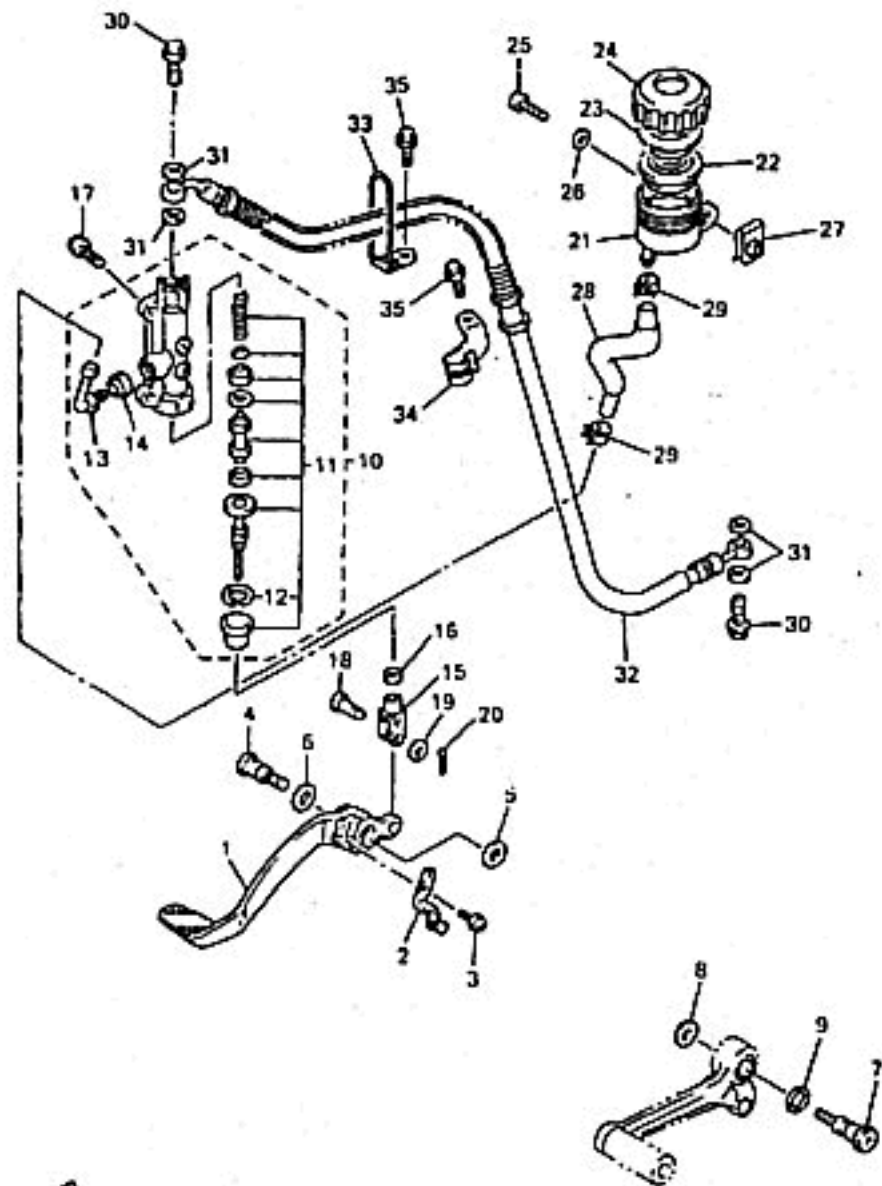

REAR MASTER CYLINDER

Ref. No.	Part Number	Description	RJ	RJC	Remarks
24	2KF-25852-50-00	CAP, RESERVOIR.....	1	1	
25	98517-06020-00	SCREW, PAN HEAD (98507-06020-00).....	1	1	
26	92907-06600-00	WASHER, PLATE.....	1	1	
27	90183-06023-00	NUT, SPRING.....	1	1	
28	4FM-25895-00-00	HOSE, RESERVOIR.....	1	1	
29	90467-14057-00	CLIP.....	2	2	
30	90401-10159-00	BOLT, UNION.....	2	2	
31	90201-10118-00	WASHER, PLATE.....	4	4	
32	4SV-25874-00-00	HOSE, BRAKE.....	1	1	
33	4BH-25886-00-00	HOLDER, BRAKE HOSE.....	1	1	
34	4SV-25887-00-00	HOLDER, BRAKE HOSE.....	1	1	
35	95027-06010-00	BOLT, FLANGE.....	2	2	

45V300-6370