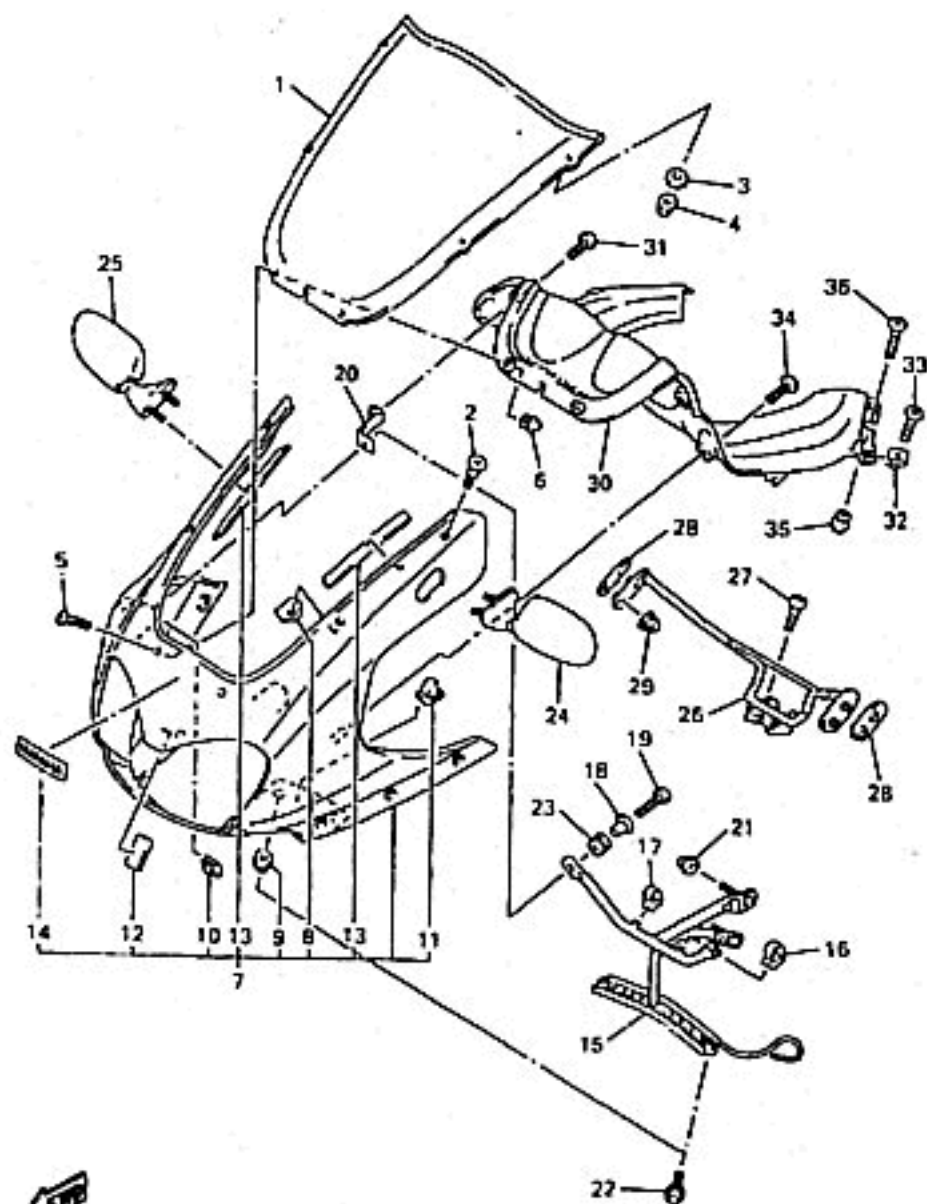

45V300-6380

COWLING 1

Ref. No.	Part Number	Description	RJ	RJC	Remarks
1	45V-28381-00-00	WINDSHIELD	1	1	
2	90149-05273-00	SCREW	4	4	
3	4FM-28215-00-00	WASHER, SPECIAL	4	4	
4	95707-05500-00	NUT, FLANGE	4	4	
5	90150-05024-00	SCREW, ROUND HEAD	2	2	
6	90179-05523-00	NUT	2	2	
7	45V-Y283G-00-0X	BODY, FRONT UPPER 1	1	1	UR VRC1/ BL2
	45V-Y283G-10-1X	BODY, FRONT UPPER 1	1	1	UR BL2/SS
8	45V-2834V-00-00	PROTECTOR 1	4	4	
9	90480-13398-00	GROMMET	2	2	
10	90183-06023-00	NUT, SPRING	2	2	
11	90464-25160-00	CLAMP	2	2	
12	22F-24181-00-00	DAMPER, LOCATING 1	1	1	
13	45V-28415-00-00	DAMPER 1	2	2	
14	99236-00100-00	EMBLEM, YAMAHA	1	1	UR FOR VRC1
	99234-00100-00	EMBLEM, YAMAHA	1	1	UR FOR BL2
15	45V-28356-00-00	STAY 1	1	1	
16	90464-20191-00	CLAMP	1	1	
17	90464-10190-00	CLAMP	1	1	
18	903-87067-N5-00	COLLAR	2	2	
19	98517-06020-00	SCREW, PAN HEAD	2	2	
20	45V-28357-00-00	STAY 2	2	2	
21	95617-08200-00	NUT, SELF-LOCKING [95607-08200-00]	2	2