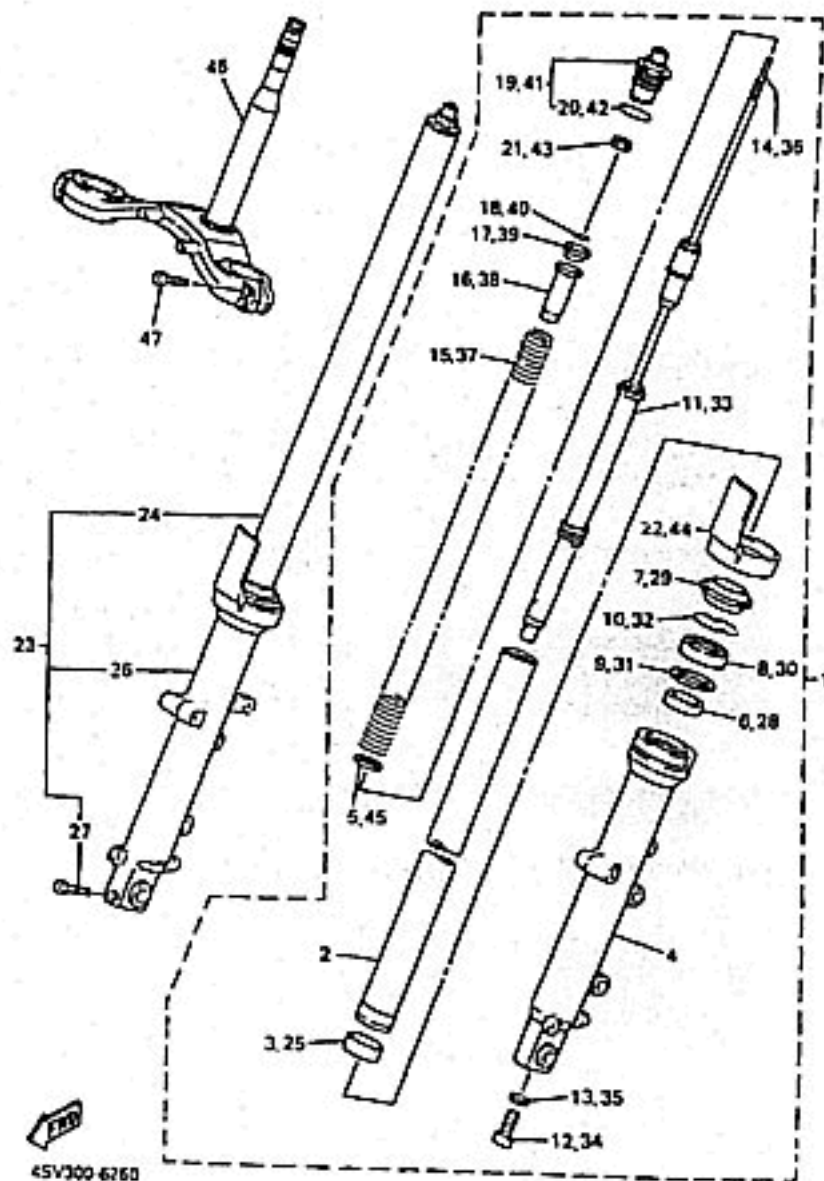

FRONT FORK

Ref. No.	Part Number	Description	FJ	FJC	Remarks
26	45V-23107-00-00	. OUTER TUBE COMP. (R.H) ...	1		1
27	91317-08040-00	. BOLT.....	1		1
28	45V-23125-00-00	. METAL, SLIDE 1	1		1
29	45V-23144-00-00	. SEAL, DUST.....	1		1
30	45V-23145-00-00	. OIL SEAL.....	1		1
31	45V-23115-00-00	. GUIDE, COVER UPPER	1		1
32	45V-23156-00-00	. CLIP, OIL SEAL.....	1		1
33	45V-23170-00-70	. CYLINDER COMP., FRONT FORK	1		1
34	91317-10025-00	. BOLT.....	1		1
35	90430-10171-00	. GASKET	1		1
36	45V-2318Y-00-00	. PLUNGER.....	1		1
37	45V-23141-00-00	. SPRING, FRONT FORK	1		1
38	3GM-23117-A0-00	. GUIDE, SPRING	1		1
39	3GM-2331K-A0-00	. SEAT, SPRING	1		1
40	3GM-23153-A0-00	. RING, SNAP.....	1		1
41	45V-23111-00-00	. BOLT, CAP	1		1
42	932-1040N-50-00	. O-RING.....	1		1
43	95307-10600-00	. NUT	1		1
44	45V-2331G-00-00	. COVER	1		1
45	902-01231-E1-00	. WASHER, PLATE	1		1
46	45V-23340-00-00	UNDER BRACKET COMP.	1		1
47	91317-08030-00	. BOLT.....	4		4