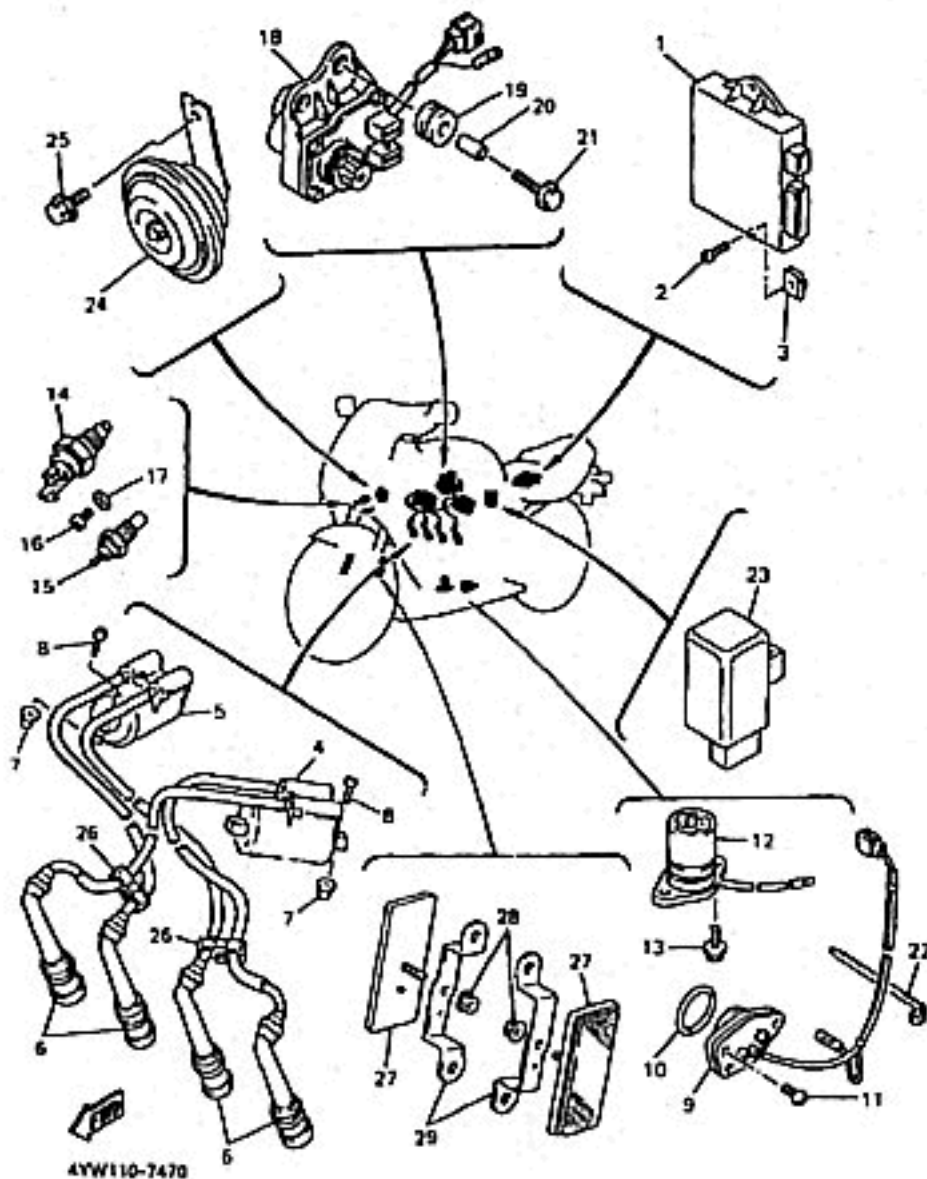

ELECTRICAL 1

Ref. No.	Part Number	Description	FLI	RJC	Remarks
1	4YW-82305-00-00	IGNITOR UNIT ASSY	1	1	
2	92017-06020-00	BOLT, BUTTON HEAD	1	1	
3	90183-06023-00	NUT, SPRING	1	1	
4	4FM-82310-01-00	IGNITION COIL ASSY	1	1	
5	4FM-82320-01-00	IGNITION COIL ASSY	1	1	
6	4SV-82370-10-00	PLUG CAP ASSY	4	4	
7	90338-08226-00	PLUG	4	4	
8	97707-60525-00	SCREW, TAPPING	4	4	
9	4FM-82540-01-00	NEUTRAL SWITCH ASSY	1	1	
10	93210-29196-00	O-RING	1	1	
11	98507-06016-00	SCREW, PAN HEAD	2	2	
12	3GM-85720-00-00	OIL LEVEL GAUGE ASSY	1	1	
13	95027-06016-00	BOLT, FLANGE	2	2	
14	3LN-82560-01-00	THERMO SWITCH ASSY	1	1	
15	11H-83591-00-00	THERMO UNIT	1	1	
16	98507-06010-00	SCREW, PAN HEAD	1	1	
17	92907-06600-00	WASHER, PLATE	1	1	
18	4FM-85820-00-00	SERVO MOTOR ASSY	1	1	
19	90480-14412-00	GROMMET	2	2	
20	903-87060-9L-00	COLLAR	2	2	
21	95817-06030-00	BOLT, FLANGE (95807-06030-00)	2	2	
22	90464-15195-00	CLAMP	1	1	
23	3GM-83350-01-00	FLASHER RELAY ASSY	1	1	
24	3TB-83371-01-00	HORN	1	1