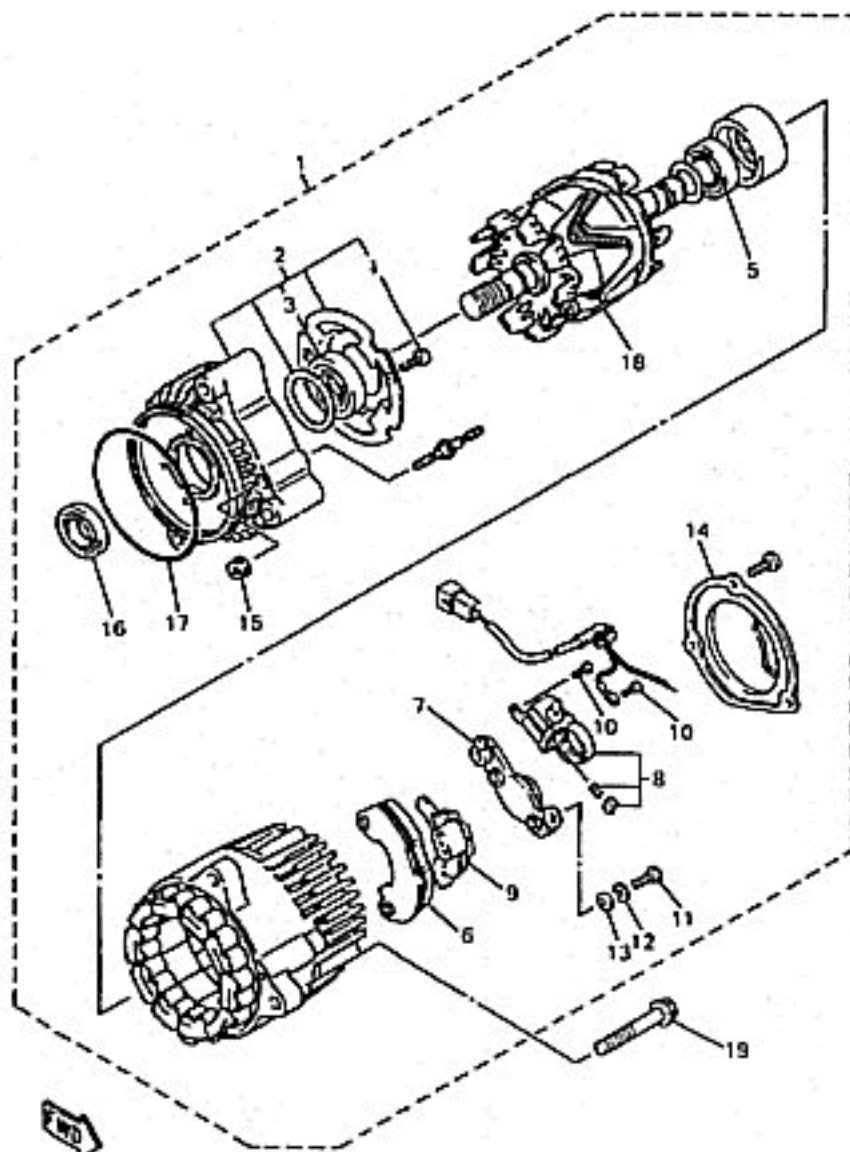

4Bx332-3430

GENERATOR

Ref. No.	Part Number	Description	RJ	RJC	Remarks
1	4SV-81500-01-00	A.C. GENERATOR ASSY	1		1
2	4BH-81634-00-00	. STATOR ASSY	1		1
3	4BH-81643-00-00	.. BEARING.....	1		1
4	4BH-81645-00-00	.. SCREW.....	4		4
5	4BH-81643-10-00	. BEARING.....	1		1
6	4BH-81970-00-00	. RECTIFIER ASSY	1		1
7	36Y-81510-50-00	. VOLTAGE REGULATOR ASSY..	1		1
8	3FV-81619-00-00	. BRUSH HOLDER ASSY.....	1		1
9	4BH-81972-00-00	. COVER, RECTIFIER.....	1		1
10	3FV-81645-00-00	. SCREW.....	2		2
11	98580-05018-00	. SCREW, PAN HEAD (98501-05018-00).....	3		3
12	92990-05100-00	. WASHER, SPRING (92901-05100-00).....	3		3
13	92990-05600-00	. WASHER, PLATE (92901-05600-00).....	3		3
14	4BH-81604-00-00	. COVER ASSY.....	1		1
15	95707-05500-00	. NUT, FLANGE (95702-05500-00).....	2		2
16	36Y-81638-50-00	. OIL SEAL.....	1		1
17	2KT-81642-50-00	. O-RING.....	1		1
18	4BH-81560-00-00	. ROTOR ASSY	1		1
19	95817-08065-00	BOLT, FLANGE.....	3		3