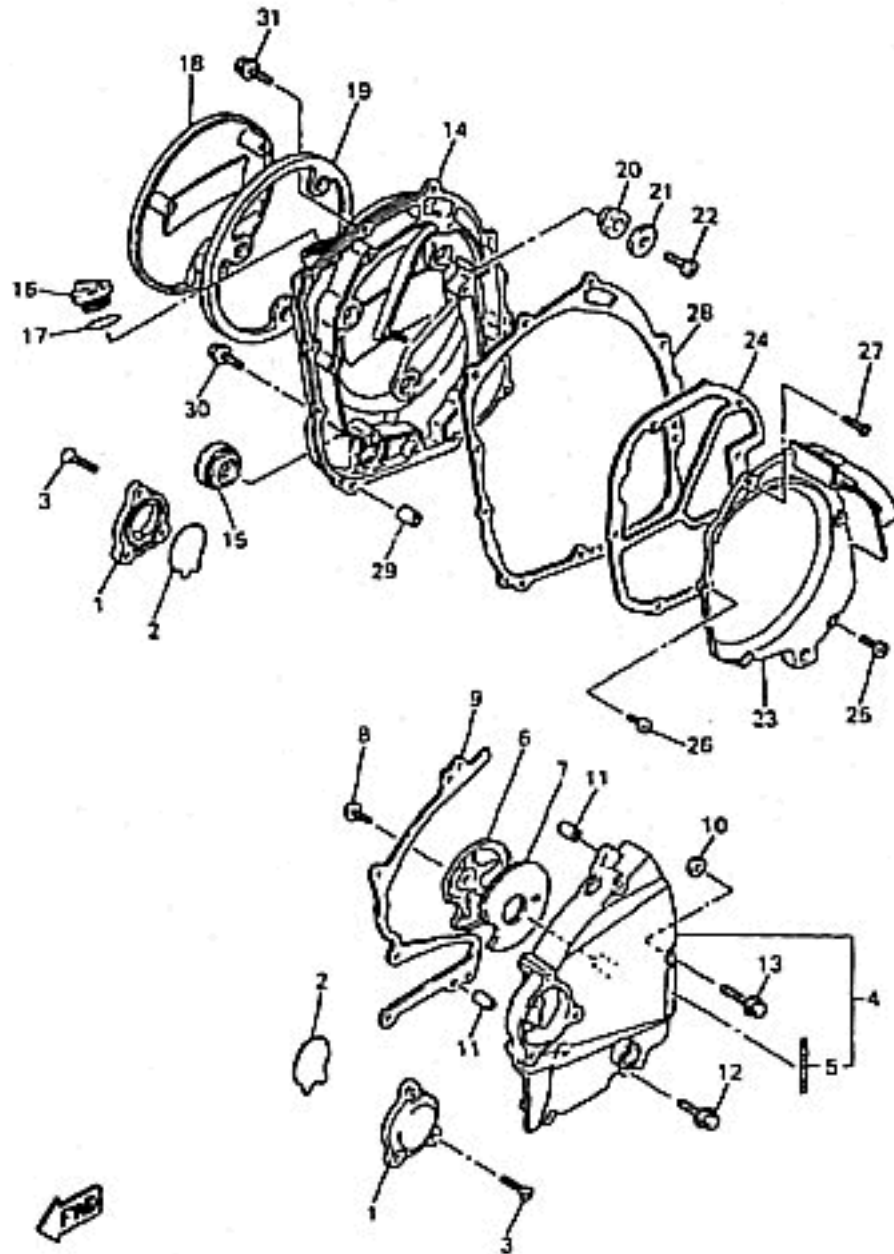

CRANKCASE COVER 1

Ref. No.	Part Number	Description	RJ	RJC	Remarks
24	4FM-15463-00-00	GASKET, CARBURETOR COVER 2.....	1	1	
25	98517-06020-00	SCREW, PAN HEAD (98507-06020-00).....	4	4	
26	90157-06104-00	SCREW, PAN HEAD.....	1	1	
27	90152-06024-00	SCREW, COUNTERSUNK.....	1	1	
28	4FM-15461-00-00	GASKET, CRANKCASE COVER 2.....	1	1	
29	99530-08012-00	PIN, DOWEL.....	2	2	
30	95024-06030-00	BOLT, FLANGE.....	2	2	
31	95024-06020-00	BOLT, FLANGE.....	9	9	

4HD300-3140