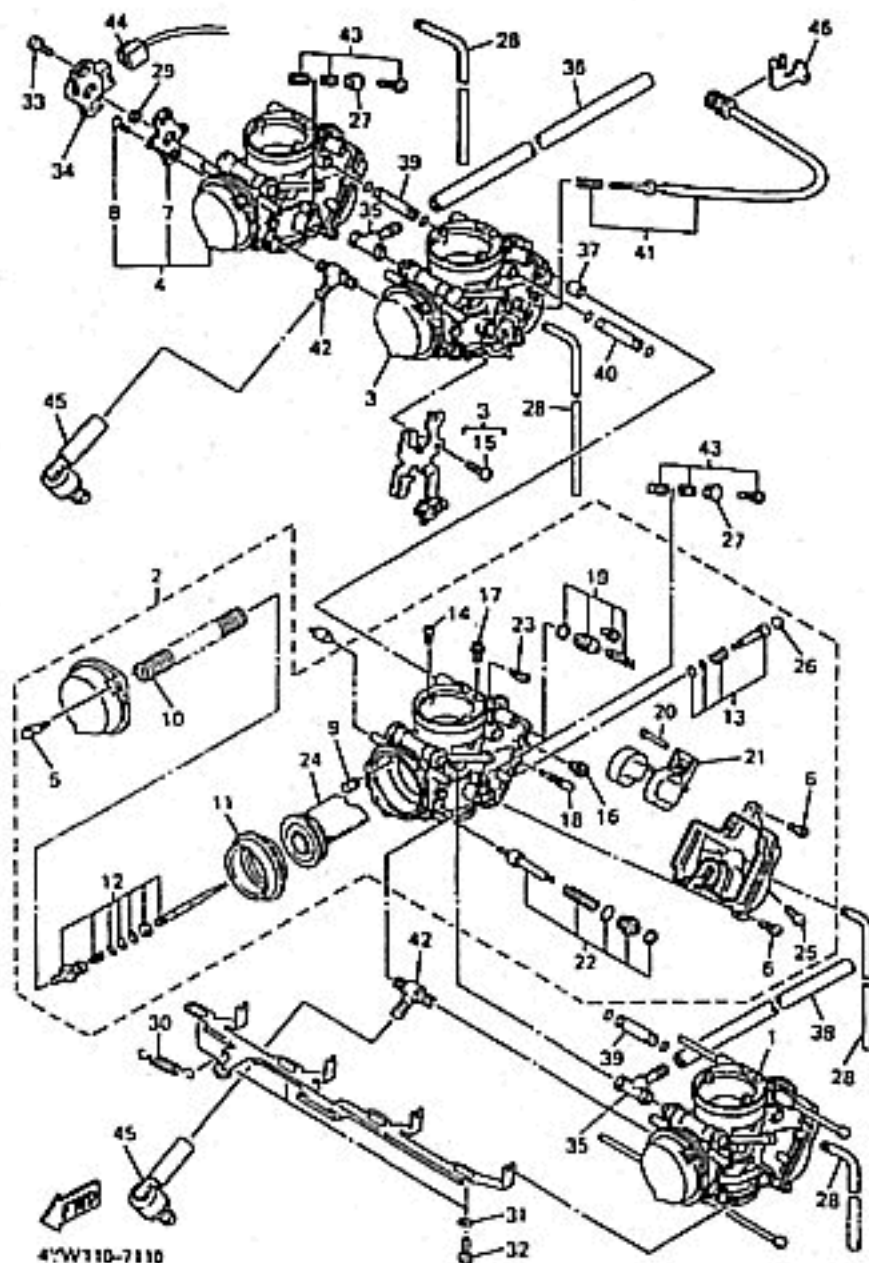

CARBURETOR

Ref. No.	Part Number	Description	RJ	RJC	Remarks
1	4YW-14901-00-00	CARBURETOR ASSY 1	1		NON-CA
	4YW-14901-10-00	CARBURETOR ASSY 1		1	CA ONLY
2	4YW-14902-00-00	CARBURETOR ASSY 2	1		NON-CA
	4YW-14902-10-00	CARBURETOR ASSY 2		1	CA ONLY
3	4YW-14903-00-00	CARBURETOR ASSY 3	1		NON-CA
	4YW-14903-10-00	CARBURETOR ASSY 3		1	CA ONLY
4	4YW-14904-00-00	CARBURETOR ASSY 4	1		NON-CA
	4YW-14904-10-00	CARBURETOR ASSY 4		1	CA ONLY
5	4KM-14216-00-00	. SCREW.....	2	2	
6	98517-05012-00	. SCREW, PAN HEAD (98507-05012-00).....	3	3	
7	4KG-14995-00-00	. BRACKET	1	1	
8	98707-04008-00	. SCREW, FLAT HEAD	2	2	
9	4SV-14968-00-00	. CAP.....	1	1	
10	4SV-14933-00-00	. SPRING, DIAPHRAGM	1	1	
11	4SV-24411-00-00	. DIAPHRAGM.....	1	1	
12	4YW-1490J-00-00	. NEEDLE SET	1	1	
13	4SV-14105-00-00	. PILOT SCREW SET.....	1	1	
14	98507-04014-00	. SCREW, PAN HEAD.....	2	2	
15	98507-05010-00	. SCREW, PAN HEAD.....	1	1	
16	3G2-14231-25-00	. JET, MAIN (#125).....	1	1	UR
	3G2-1423A-76-00	. JET, MAIN (#127.5).....	1	1	UR
17	8CC-1423A-75-00	. JET, MAIN (#122.5).....	1	1	
18	4KM-14142-17-00	. JET, PILOT (# 17.5).....	1	1	
19	4SV-14107-15-00	. NEEDLE VALVE SET.....	1	1